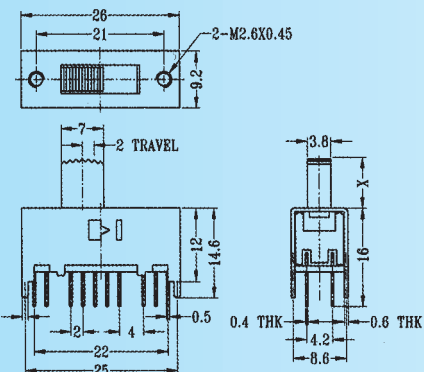

SS-43D21

Rating: 0.3A 50V DC
Function: 4P3T

S SHORTING

Optional Knob type

TA	GE	GD	MX	AT	NY

SS-43D23

Rating: 0.3A 50V DC
Function: 4P3T

S SHORTING

Optional Knob type

GD	GE	MX			

SS-43D31

Rating: 0.3A 50V DC
Function: 4P3T

S SHORTING

Optional Knob type

TA	GE	GD	MX	AT	NY

SS-44D01

Rating: 0.3A 50V DC
Function: 4P4T

S SHORTING

Optional Knob type

GD	GE	MX			

SS-44D02

Rating: 0.3A 50V DC
Function: 4P4T

S SHORTING

Optional Knob type