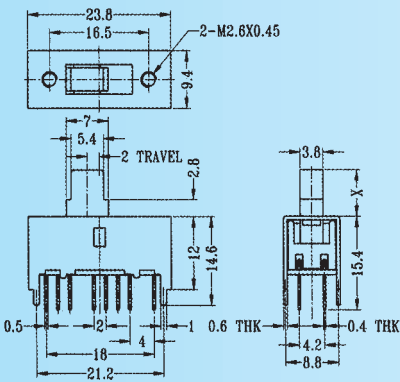

SS-43D21

Rating: 0.3A 50V DC
Function: 4P3T

S SHORTING

Optional Knob type

TA	GE	GD	MX	AT	NY

SS-43D23

Rating: 0.3A 50V DC
Function: 4P3T

S SHORTING

Optional Knob type

GD	GE	MX			

SS-43D31

Rating: 0.3A 50V DC
Function: 4P3T

S SHORTING

Optional Knob type

TA	GE	GD	MX	AT	NY

SS-44D01

Rating: 0.3A 50V DC
Function: 4P4T

S SHORTING

Optional Knob type

GD	GE	MX			

SS-44D02

Rating: 0.3A 50V DC
Function: 4P4T

S SHORTING

Optional Knob type