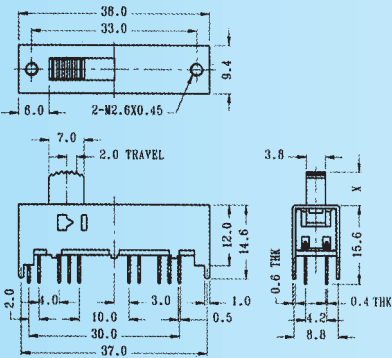

Optional Knob type

GD	GE	MX			

SS-43D31

Rating: 0.3A 50V DC
Function: 4P3T

S SHORTING

Optional Knob type

TA	GE	GD	MX	AT	NY

SS-44D01

Rating: 0.3A 50V DC
Function: 4P4T

S SHORTING

Optional Knob type

GD	GE	MX			

SS-44D02

Rating: 0.3A 50V DC
Function: 4P4T

S SHORTING

Optional Knob type