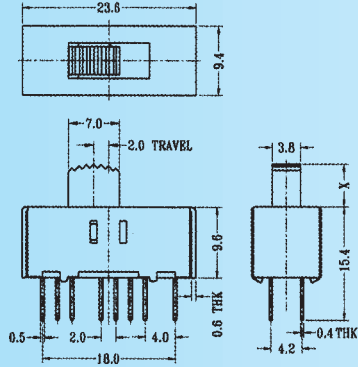

SS-43D21

Rating: 0.3A 50V DC
Function: 4P3T

S SHORTING

Optional Knob type

TA	GE	GD	MX	AT	NY

SS-43D23

Rating: 0.3A 50V DC
Function: 4P3T

S SHORTING

Optional Knob type

GD	GE	MX			

SS-43D31

Rating: 0.3A 50V DC
Function: 4P3T

S SHORTING

Optional Knob type

TA	GE	GD	MX	AT	NY

SS-44D01

Rating: 0.3A 50V DC
Function: 4P4T

S SHORTING

Optional Knob type

GD	GE	MX			

SS-44D02

Rating: 0.3A 50V DC
Function: 4P4T

S SHORTING

Optional Knob type