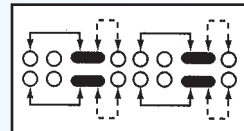

SS-42H39

Rating: 0.3A 50V DC
Function: 4P2T

Optional Knob type

GD	GE	MX	GA	TA	AT
NY					

SS-42L01

Rating: 0.3A 50V DC
Function: 4P2T

Optional Knob type

GD	MX	AT	NY		

SS-42L02

Rating: 0.3A 50V DC
Function: 4P2T

N NON-SHORTING

Optional Knob type

GD	MX	AT	NY		

SS-43D01

Rating: 0.3A 50V DC
Function: 4P3T

S SHORTING

Optional Knob type

GA	GD	GE	TA	MX	AT
NY					

SS-43D02

Rating: 0.3A 50V DC
Function: 4P3T

S SHORTING

Optional Knob type

GA	GD	GE	TA	MX	AT
NY					