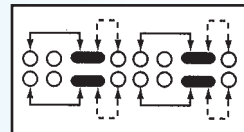

SS-42H39

Rating: 0.3A 50V DC
Function: 4P2T

Optional Knob type

GD	GE	MX	GA	TA	AT
NY					

SS-42L01

Rating: 0.3A 50V DC
Function: 4P2T

Optional Knob type

GD	MX	AT	NY		

SS-42L02

Rating: 0.3A 50V DC
Function: 4P2T

N NON-SHORTING

Optional Knob type

GD	MX	AT	NY		

SS-43D01

Rating: 0.3A 50V DC
Function: 4P3T

S SHORTING