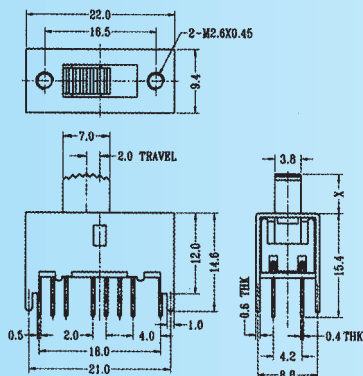

SS-42L02

Rating: 0.3A 50V DC
Function: 4P2T

N NON-SHORTING

Optional Knob type

GD	MX	AT	NY		

SS-43D01

Rating: 0.3A 50V DC
Function: 4P3T

S SHORTING

Optional Knob type

GA	GD	GE	TA	MX	AT
NY					

SS-43D02

Rating: 0.3A 50V DC
Function: 4P3T

S SHORTING

Optional Knob type

GA	GD	GE	TA	MX	AT
NY					