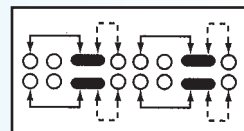

SS-42H39

Rating: 0.3A 50V DC
Function: 4P2T

Optional Knob type

GD	GE	MX	GA	TA	AT
NY					

SS-42L01

Rating: 0.3A 50V DC
Function: 4P2T

Optional Knob type

GD	MX	AT	NY		

SS-42L02

Rating: 0.3A 50V DC
Function: 4P2T

N NON-SHORTING

Optional Knob type

GD	MX	AT	NY		

SS-43D01

Rating: 0.3A 50V DC
Function: 4P3T

S SHORTING

Optional Knob type

GA	GD	GE	TA	MX	AT
NY					

SS-43D02

Rating: 0.3A 50V DC
Function: 4P3T

S SHORTING

Optional Knob type

GA	GD	GE	TA	MX	AT
NY					