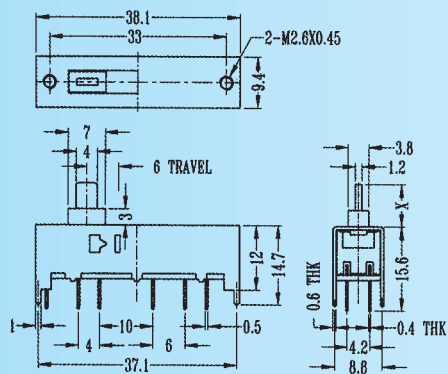

SS-42H39

Rating: 0.3A 50V DC
Function: 4P2T

Optional Knob type

GD	GE	MX	GA	TA	AT
NY					

SS-42L01

Rating: 0.3A 50V DC
Function: 4P2T

Optional Knob type

GD	MX	AT	NY		

SS-42L02

Rating: 0.3A 50V DC
Function: 4P2T

N NON-SHORTING

Optional Knob type

GD	MX	AT	NY		

SS-43D01

Rating: 0.3A 50V DC
Function: 4P3T

S SHORTING

Optional Knob type

GA	GD	GE	TA	MX	AT
NY					

SS-43D02

Rating: 0.3A 50V DC
Function: 4P3T

S SHORTING

Optional Knob type

GA	GD	GE	TA	MX	AT
NY					