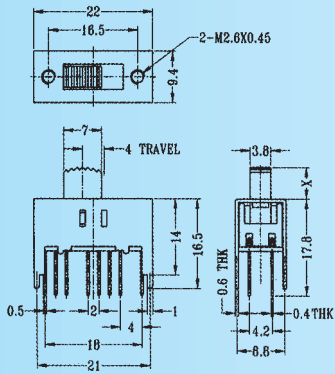

SS-42H39

Rating: 0.3A 50V DC
Function: 4P2T

Optional Knob type

GD	GE	MX	GA	TA	AT
NY					

SS-42L01

Rating: 0.3A 50V DC
Function: 4P2T

Optional Knob type

GD	MX	AT	NY		

SS-42L02

Rating: 0.3A 50V DC
Function: 4P2T

N NON-SHORTING

Optional Knob type

GD	MX	AT	NY		

SS-43D01

Rating: 0.3A 50V DC
Function: 4P3T

S SHORTING

Optional Knob type

GA	GD	GE	TA	MX	AT
NY					

SS-43D02

Rating: 0.3A 50V DC
Function: 4P3T

S SHORTING

Optional Knob type

GA	GD	GE	TA	MX	AT
NY					