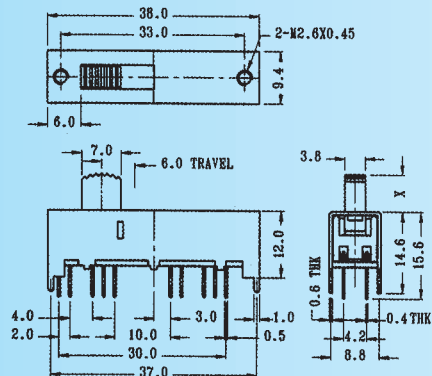

SS-42H39

Rating: 0.3A 50V DC
Function: 4P2T

Optional Knob type

GD	GE	MX	GA	TA	AT
NY					

SS-42L01

Rating: 0.3A 50V DC
Function: 4P2T

Optional Knob type

GD	MX	AT	NY		

SS-42L02

Rating: 0.3A 50V DC
Function: 4P2T

N NON-SHORTING

Optional Knob type

GD	MX	AT	NY		

SS-43D01

Rating: 0.3A 50V DC
Function: 4P3T

S SHORTING

Optional Knob type

GA	GD	GE	TA	MX	AT
NY					

SS-43D02

Rating: 0.3A 50V DC
Function: 4P3T

S SHORTING

Optional Knob type

GA	GD	GE	TA	MX	AT
NY					