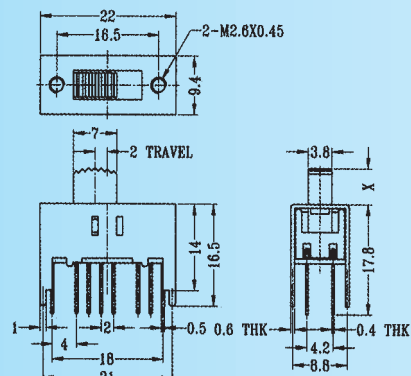

SS-42L02

Rating: 0.3A 50V DC
Function: 4P2T

N NON-SHORTING

Optional Knob type

GD	MX	AT	NY		

SS-43D01

Rating: 0.3A 50V DC
Function: 4P3T

S SHORTING

Optional Knob type

GA	GD	GE	TA	MX	AT
NY					

SS-43D02

Rating: 0.3A 50V DC
Function: 4P3T

S SHORTING

Optional Knob type

GA	GD	GE	TA	MX	AT
NY					