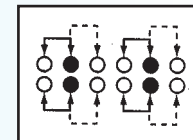

SS-42H18

Rating: 0.3A 50V DC
Function: 4P2T

N NON-SHORTING

Optional Knob type

| | | | | | |
|----|----|----|----|----|----|
| GA | GD | GE | TA | MX | AT |
| NY | | | | | |

SS-42H23

Rating: 0.3A 50V DC
Function: 4P2T

S SHORTING

Optional Knob type

| | | | | | |
|----|----|----|----|--|--|
| MX | GD | AT | NY | | |
| | | | | | |

SS-42H28

Rating: 0.3A 50V DC
Function: 4P2T

N NON-SHORTING

Optional Knob type

| | | | | | |
|----|----|----|----|----|----|
| GA | GD | GE | TA | MX | GE |
| AT | NY | | | | |