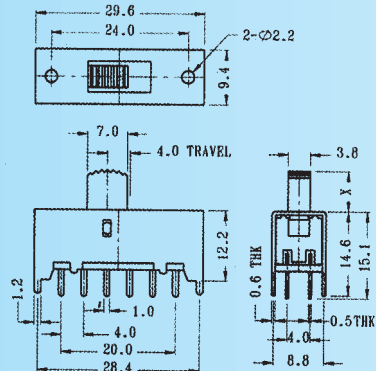

SS-42H33

Rating: 0.3A 50V DC
Function: 4P2T

S SHORTING

Optional Knob type

| | | | | | |
|----|----|----|--|--|--|
| GD | GE | MX | | | |
| | | | | | |

SS-42H38

Rating: 0.3A 50V DC
Function: 4P2T

N NON-SHORTING

Optional Knob type

| | | | | | |
|----|----|----|----|----|----|
| GA | GD | GE | TA | MX | AT |
| NY | | | | | |