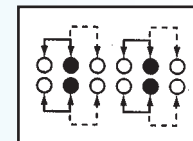

S SHORTING

Optional Knob type

| | | | | | |
|----|----|----|----|--|--|
| MX | GD | AT | NY | | |
| | | | | | |

SS-42H28

Rating: 0.3A 50V DC
Function: 4P2T

N NON-SHORTING

Optional Knob type

| | | | | | |
|----|----|----|----|----|----|
| GA | GD | GE | TA | MX | GE |
| AT | NY | | | | |

SS-42H33

Rating: 0.3A 50V DC
Function: 4P2T

S SHORTING

Optional Knob type

| | | | | | |
|----|----|----|--|--|--|
| GD | GE | MX | | | |
| | | | | | |

SS-42H38

Rating: 0.3A 50V DC
Function: 4P2T

N NON-SHORTING