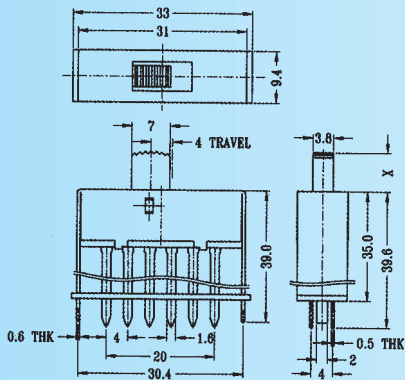

SS-42H18

Rating: 0.3A 50V DC
Function: 4P2T

N NON-SHORTING

Optional Knob type

| | | | | | |
|----|----|----|----|----|----|
| GA | GD | GE | TA | MX | AT |
| NY | | | | | |

SS-42H23

Rating: 0.3A 50V DC
Function: 4P2T

S SHORTING

Optional Knob type

| | | | | | |
|----|----|----|----|--|--|
| MX | GD | AT | NY | | |
| | | | | | |

SS-42H28

Rating: 0.3A 50V DC
Function: 4P2T

N NON-SHORTING

Optional Knob type

| | | | | | |
|----|----|----|----|----|----|
| GA | GD | GE | TA | MX | GE |
| AT | NY | | | | |

SS-42H33

Rating: 0.3A 50V DC
Function: 4P2T

S SHORTING

Optional Knob type

| | | | | | |
|----|----|----|--|--|--|
| GD | GE | MX | | | |
| | | | | | |

SS-42H38

Rating: 0.3A 50V DC
Function: 4P2T

N NON-SHORTING