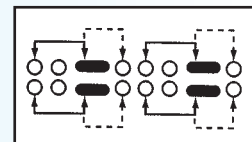

SS-42H18

Rating: 0.3A 50V DC
Function: 4P2T

N NON-SHORTING

Optional Knob type

| | | | | | |
|----|----|----|----|----|----|
| GA | GD | GE | TA | MX | AT |
| NY | | | | | |

SS-42H23

Rating: 0.3A 50V DC
Function: 4P2T

S SHORTING

Optional Knob type

| | | | | | |
|----|----|----|----|--|--|
| MX | GD | AT | NY | | |
| | | | | | |

SS-42H28

Rating: 0.3A 50V DC
Function: 4P2T

N NON-SHORTING

Optional Knob type

| | | | | | |
|----|----|----|----|----|----|
| GA | GD | GE | TA | MX | GE |
| AT | NY | | | | |