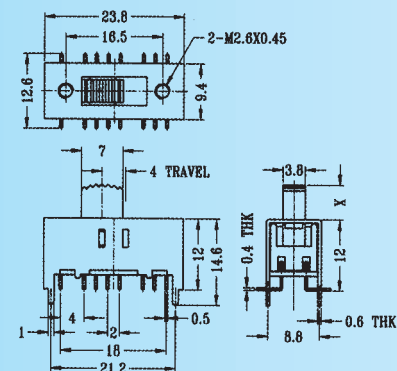

S SHORTING

Optional Knob type

| | | | | | |
|----|----|----|----|--|--|
| MX | GD | AT | NY | | |
| | | | | | |

SS-42H28

Rating: 0.3A 50V DC
Function: 4P2T

N NON-SHORTING

Optional Knob type

| | | | | | |
|----|----|----|----|----|----|
| GA | GD | GE | TA | MX | GE |
| AT | NY | | | | |

SS-42H33

Rating: 0.3A 50V DC
Function: 4P2T

S SHORTING

Optional Knob type

| | | | | | |
|----|----|----|--|--|--|
| GD | GE | MX | | | |
| | | | | | |

SS-42H38

Rating: 0.3A 50V DC
Function: 4P2T

N NON-SHORTING