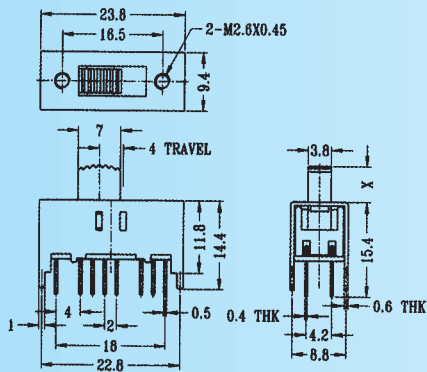

SS-42H18

Rating: 0.3A 50V DC
Function: 4P2T

N NON-SHORTING

Optional Knob type

| | | | | | |
|----|----|----|----|----|----|
| GA | GD | GE | TA | MX | AT |
| NY | | | | | |

SS-42H23

Rating: 0.3A 50V DC
Function: 4P2T

S SHORTING

Optional Knob type

| | | | | | |
|----|----|----|----|--|--|
| MX | GD | AT | NY | | |
| | | | | | |

SS-42H28

Rating: 0.3A 50V DC
Function: 4P2T

N NON-SHORTING

Optional Knob type

| | | | | | |
|----|----|----|----|----|----|
| GA | GD | GE | TA | MX | GE |
| AT | NY | | | | |

SS-42H33

Rating: 0.3A 50V DC
Function: 4P2T

S SHORTING

Optional Knob type

| | | | | | |
|----|----|----|--|--|--|
| GD | GE | MX | | | |
| | | | | | |

SS-42H38

Rating: 0.3A 50V DC
Function: 4P2T

N NON-SHORTING