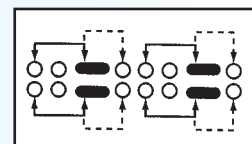

S SHORTING

Optional Knob type

| | | | | | |
|----|----|----|----|--|--|
| MX | GD | AT | NY | | |
| | | | | | |

SS-42H28

Rating: 0.3A 50V DC
Function: 4P2T

N NON-SHORTING

Optional Knob type

| | | | | | |
|----|----|----|----|----|----|
| GA | GD | GE | TA | MX | GE |
| AT | NY | | | | |

SS-42H33

Rating: 0.3A 50V DC
Function: 4P2T

S SHORTING

Optional Knob type

| | | | | | |
|----|----|----|--|--|--|
| GD | GE | MX | | | |
| | | | | | |

SS-42H38

Rating: 0.3A 50V DC
Function: 4P2T

N NON-SHORTING