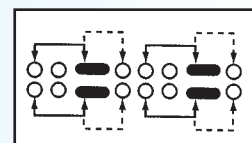

SS-42H33

Rating: 0.3A 50V DC
Function: 4P2T

S SHORTING

Optional Knob type

| | | | | | |
|----|----|----|--|--|--|
| GD | GE | MX | | | |
| | | | | | |

SS-42H38

Rating: 0.3A 50V DC
Function: 4P2T

N NON-SHORTING

Optional Knob type

| | | | | | |
|----|----|----|----|----|----|
| GA | GD | GE | TA | MX | AT |
| NY | | | | | |