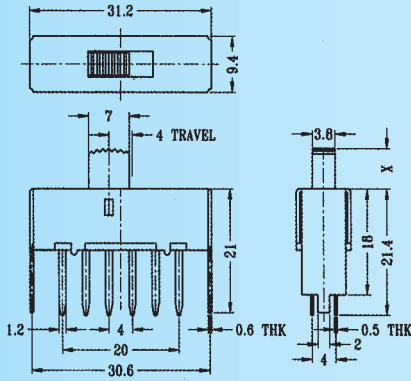

SS-42F02

Rating: 0.3A 50V DC
Function: 4P2T

Optional Knob type

GD	GE	MX			

SS-42H01

Rating: 0.3A 50V DC
Function: 4P2T

S SHORTING

Optional Knob type

MX	GD	AT	NY		

SS-42H03

Rating: 0.3A 50V DC
Function: 4P2T

S SHORTING

Optional Knob type

GD	AT	NY			

SS-42H04

Rating: 0.3A 50V DC
Function: 4P2T

S SHORTING

Optional Knob type

GD	AT	NY			

SS-42H07

Rating: 0.3A 50V DC
Function: 4P2T

N NON-SHORTING

Optional Knob type

GA	GD	GE	TA	MX	AT
NY					