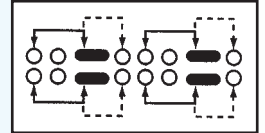

SS-42F02

Rating: 0.3A 50V DC
Function: 4P2T

Optional Knob type

GD	GE	MX			

SS-42H01

Rating: 0.3A 50V DC
Function: 4P2T

S SHORTING

Optional Knob type

MX	GD	AT	NY		

SS-42H03

Rating: 0.3A 50V DC
Function: 4P2T

S SHORTING

Optional Knob type

GD	AT	NY			

SS-42H04

Rating: 0.3A 50V DC
Function: 4P2T