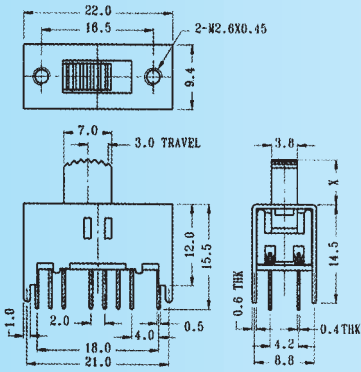

SS-42F02

Rating: 0.3A 50V DC
Function: 4P2T

Optional Knob type

GD	GE	MX			

SS-42H01

Rating: 0.3A 50V DC
Function: 4P2T

S SHORTING

Optional Knob type

MX	GD	AT	NY		

SS-42H03

Rating: 0.3A 50V DC
Function: 4P2T

S SHORTING

Optional Knob type

GD	AT	NY			

SS-42H04

Rating: 0.3A 50V DC
Function: 4P2T

S SHORTING

Optional Knob type

GD	AT	NY			

SS-42H07

Rating: 0.3A 50V DC
Function: 4P2T

N NON-SHORTING

Optional Knob type

GA	GD	GE	TA	MX	AT
NY					