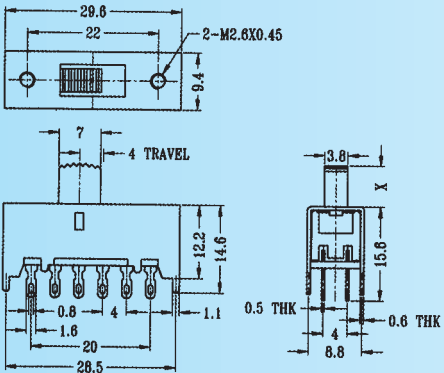

MX	GD	AT	NY		

SS-42H03

Rating: 0.3A 50V DC
Function: 4P2T

S SHORTING

Optional Knob type

GD	AT	NY			

SS-42H04

Rating: 0.3A 50V DC
Function: 4P2T

S SHORTING

Optional Knob type

GD	AT	NY			

SS-42H07

Rating: 0.3A 50V DC
Function: 4P2T

N NON-SHORTING

Optional Knob type

GA	GD	GE	TA	MX	AT
NY					