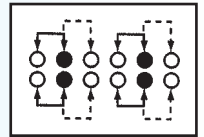

SS-42F02

Rating: 0.3A 50V DC
Function: 4P2T

Optional Knob type

GD	GE	MX			

SS-42H01

Rating: 0.3A 50V DC
Function: 4P2T

S SHORTING

Optional Knob type

MX	GD	AT	NY		

SS-42H03

Rating: 0.3A 50V DC
Function: 4P2T

S SHORTING

Optional Knob type

GD	AT	NY			

SS-42H04

Rating: 0.3A 50V DC
Function: 4P2T