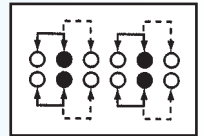

SS-42F02

Rating: 0.3A 50V DC
Function: 4P2T

Optional Knob type

GD	GE	MX			

SS-42H01

Rating: 0.3A 50V DC
Function: 4P2T

S SHORTING

Optional Knob type

MX	GD	AT	NY		

SS-42H03

Rating: 0.3A 50V DC
Function: 4P2T

S SHORTING

Optional Knob type

GD	AT	NY			

SS-42H04

Rating: 0.3A 50V DC
Function: 4P2T

S SHORTING

Optional Knob type

GD	AT	NY			

SS-42H07

Rating: 0.3A 50V DC
Function: 4P2T

N NON-SHORTING

Optional Knob type

GA	GD	GE	TA	MX	AT
NY					