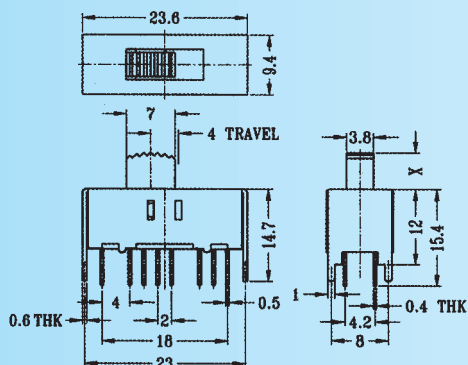

MX	GD	AT	NY		

SS-42H03

Rating: 0.3A 50V DC
Function: 4P2T

S SHORTING

Optional Knob type

GD	AT	NY			

SS-42H04

Rating: 0.3A 50V DC
Function: 4P2T

S SHORTING

Optional Knob type

GD	AT	NY			

SS-42H07

Rating: 0.3A 50V DC
Function: 4P2T

N NON-SHORTING

Optional Knob type

GA	GD	GE	TA	MX	AT
NY					