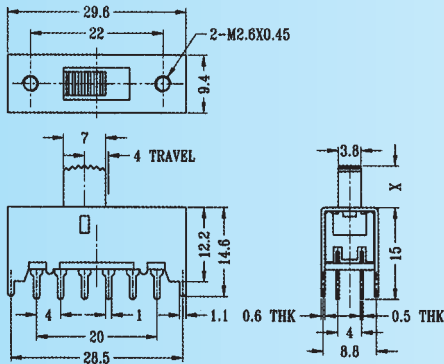

SS-42F02

Rating: 0.3A 50V DC
Function: 4P2T

Optional Knob type

GD	GE	MX			

SS-42H01

Rating: 0.3A 50V DC
Function: 4P2T

S SHORTING

Optional Knob type

MX	GD	AT	NY		

SS-42H03

Rating: 0.3A 50V DC
Function: 4P2T

S SHORTING

Optional Knob type

GD	AT	NY			

SS-42H04

Rating: 0.3A 50V DC
Function: 4P2T

S SHORTING

Optional Knob type

GD	AT	NY			

SS-42H07

Rating: 0.3A 50V DC
Function: 4P2T

N NON-SHORTING

Optional Knob type

GA	GD	GE	TA	MX	AT
NY					