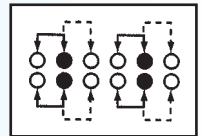

MX	GD	AT	NY		

SS-42H03

Rating: 0.3A 50V DC
Function: 4P2T

S SHORTING

Optional Knob type

GD	AT	NY			

SS-42H04

Rating: 0.3A 50V DC
Function: 4P2T

S SHORTING

Optional Knob type

GD	AT	NY			

SS-42H07

Rating: 0.3A 50V DC
Function: 4P2T

N NON-SHORTING

Optional Knob type

GA	GD	GE	TA	MX	AT
NY					