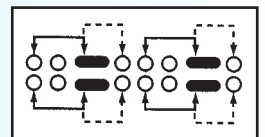

MX	GD	AT	NY		

SS-42H03

Rating: 0.3A 50V DC
Function: 4P2T

S SHORTING

Optional Knob type

GD	AT	NY			

SS-42H04

Rating: 0.3A 50V DC
Function: 4P2T

S SHORTING

Optional Knob type

GD	AT	NY			

SS-42H07

Rating: 0.3A 50V DC
Function: 4P2T

N NON-SHORTING

Optional Knob type

GA	GD	GE	TA	MX	AT
NY					