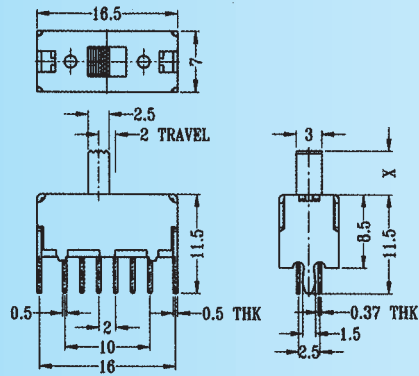

SS-42D04

Rating: 0.3A 50V DC
Function: 4P2T

S SHORTING

Optional Knob type

GE					

SS-42D13

Rating: 0.3A 50V DC
Function: 4P2T

N NON-SHORTING

Optional Knob type

GE	VA				

SS-42D24

Rating: 0.3A 50V DC
Function: 4P2T

N NON-SHORTING

Optional Knob type

GD	MX	AT	NY		

SS-42D25

Rating: 0.3A 50V DC
Function: 4P2T

S SHORTING

N NON-SHORTING

Optional Knob type

GE	VA				

SS-42F01

Rating: 0.3A 50V DC
Function: 4P2T

S SHORTING