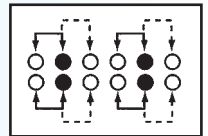

S SHORTING

N NON-SHORTING

Optional Knob type

GE	VA