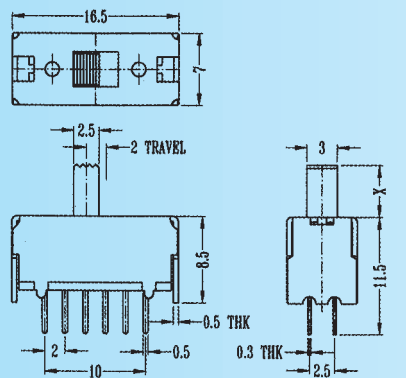

Optional Knob type

GE	VA				

SS-42D24

Rating: 0.3A 50V DC
Function: 4P2T

N NON-SHORTING

Optional Knob type

GD	MX	AT	NY		

SS-42D25

Rating: 0.3A 50V DC
Function: 4P2T

S SHORTING

N NON-SHORTING

Optional Knob type

GE	VA				

SS-42F01

Rating: 0.3A 50V DC
Function: 4P2T

S SHORTING