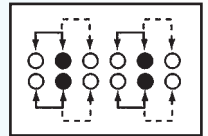

SS-42D04

Rating: 0.3A 50V DC
Function: 4P2T

S SHORTING

Optional Knob type

GE					

SS-42D13

Rating: 0.3A 50V DC
Function: 4P2T

N NON-SHORTING

Optional Knob type

GE	VA				

SS-42D24

Rating: 0.3A 50V DC
Function: 4P2T

N NON-SHORTING

Optional Knob type

GD	MX	AT	NY		

SS-42D25