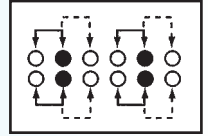

SS-42D04

Rating: 0.3A 50V DC
Function: 4P2T

S SHORTING

Optional Knob type

GE					

SS-42D13

Rating: 0.3A 50V DC
Function: 4P2T

N NON-SHORTING

Optional Knob type

GE	VA				

SS-42D24

Rating: 0.3A 50V DC
Function: 4P2T

N NON-SHORTING

Optional Knob type

GD	MX	AT	NY		

SS-42D25