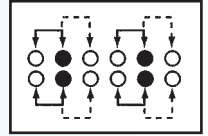

SS-42D04

Rating: 0.3A 50V DC
Function: 4P2T

S SHORTING

Optional Knob type

GE					

SS-42D13

Rating: 0.3A 50V DC
Function: 4P2T

N NON-SHORTING

Optional Knob type

GE	VA				

SS-42D24

Rating: 0.3A 50V DC
Function: 4P2T

N NON-SHORTING

Optional Knob type

GD	MX	AT	NY		

SS-42D25