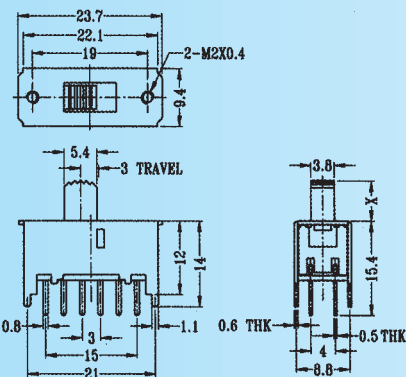

Rating: 0.3A 50V DC
Function: 4P2T

S SHORTING

N NON-SHORTING

Optional Knob type

GE	VA				

SS-42F01

Rating: 0.3A 50V DC
Function: 4P2T

S SHORTING