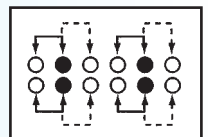

Rating: 0.3A 50V DC
Function: 4P2T

S SHORTING

N NON-SHORTING

Optional Knob type

GE	VA				

SS-42F01

Rating: 0.3A 50V DC
Function: 4P2T

S SHORTING