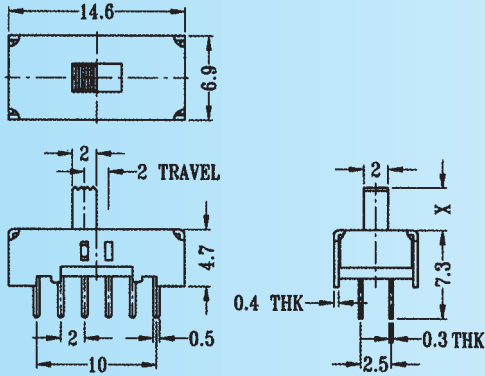

SS-42D04

Rating: 0.3A 50V DC
Function: 4P2T

S SHORTING

Optional Knob type

GE					

SS-42D13

Rating: 0.3A 50V DC
Function: 4P2T

N NON-SHORTING

Optional Knob type

GE	VA				

SS-42D24

Rating: 0.3A 50V DC
Function: 4P2T

N NON-SHORTING

Optional Knob type

GD	MX	AT	NY		

SS-42D25

Rating: 0.3A 50V DC
Function: 4P2T

S SHORTING

N NON-SHORTING

Optional Knob type

GE	VA				

SS-42F01

Rating: 0.3A 50V DC
Function: 4P2T

S SHORTING