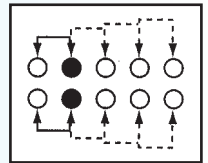

N NON-SHORTING

Optional Knob type

GE	NT