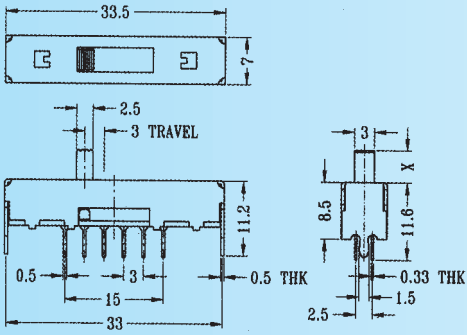

SS-24F01

Rating: 0.3A 50V DC
Function: 2P4T

S SHORTING

Optional Knob type

MX	AT	NY	GD		

SS-24F02

Rating: 0.3A 50V DC
Function: 2P4T

S SHORTING

Optional Knob type

GD					

SS-24F03

Rating: 0.3A 50V DC
Function: 2P4T

N NON-SHORTING

Optional Knob type

GE	NT				

SS-24H01

Rating: 0.3A 50V DC
Function: 2P4T

S SHORTING

Optional Knob type

MX	AT	NY	GD		

SS-24H02

Rating: 0.3A 50V DC
Function: 2P4T

S SHORTING

Optional Knob type