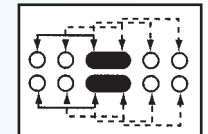

Rating: 0.3A 50V DC
Function: 2P4T

S SHORTING

Optional Knob type

MX	AT	NY	GD		

SS-24H02

Rating: 0.3A 50V DC
Function: 2P4T

S SHORTING

Optional Knob type