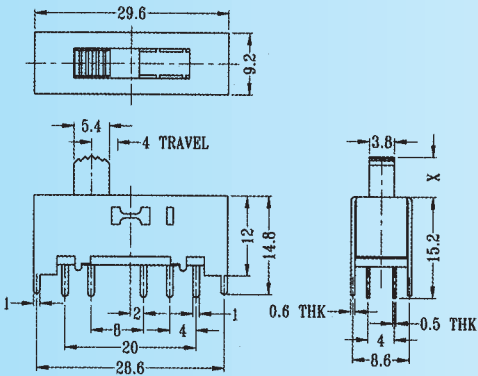

SS-24F01

Rating: 0.3A 50V DC
Function: 2P4T

S SHORTING

Optional Knob type

MX	AT	NY	GD		

SS-24F02

Rating: 0.3A 50V DC
Function: 2P4T

S SHORTING

Optional Knob type

GD					

SS-24F03

Rating: 0.3A 50V DC
Function: 2P4T

N NON-SHORTING

Optional Knob type

GE	NT				

SS-24H01

Rating: 0.3A 50V DC
Function: 2P4T

S SHORTING

Optional Knob type

MX	AT	NY	GD		

SS-24H02

Rating: 0.3A 50V DC
Function: 2P4T

S SHORTING

Optional Knob type