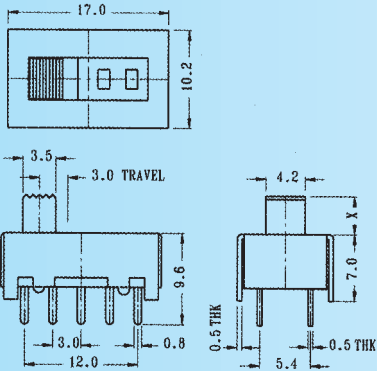

SS-24F01

Rating: 0.3A 50V DC
Function: 2P4T

S SHORTING

Optional Knob type

MX	AT	NY	GD		

SS-24F02

Rating: 0.3A 50V DC
Function: 2P4T

S SHORTING

Optional Knob type

GD					

SS-24F03

Rating: 0.3A 50V DC
Function: 2P4T

N NON-SHORTING

Optional Knob type

GE	NT				

SS-24H01

Rating: 0.3A 50V DC
Function: 2P4T

S SHORTING

Optional Knob type

MX	AT	NY	GD		

SS-24H02

Rating: 0.3A 50V DC
Function: 2P4T

S SHORTING

Optional Knob type