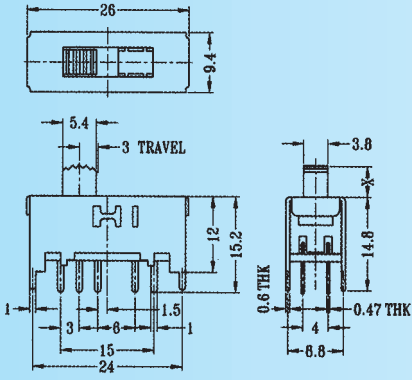

SS-24F01

Rating: 0.3A 50V DC
Function: 2P4T

S SHORTING

Optional Knob type

MX	AT	NY	GD		

SS-24F02

Rating: 0.3A 50V DC
Function: 2P4T

S SHORTING

Optional Knob type

GD					

SS-24F03

Rating: 0.3A 50V DC
Function: 2P4T

N NON-SHORTING

Optional Knob type

GE	NT				

SS-24H01

Rating: 0.3A 50V DC
Function: 2P4T

S SHORTING

Optional Knob type

MX	AT	NY	GD		

SS-24H02

Rating: 0.3A 50V DC
Function: 2P4T

S SHORTING

Optional Knob type