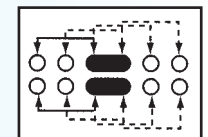

Rating: 0.3A 50V DC
Function: 2P4T

S SHORTING

Optional Knob type

MX	AT	NY	GD		

SS-24H02

Rating: 0.3A 50V DC
Function: 2P4T

S SHORTING

Optional Knob type