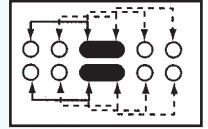

SS-24F01

Rating: 0.3A 50V DC
Function: 2P4T

S SHORTING

Optional Knob type

MX	AT	NY	GD		

SS-24F02

Rating: 0.3A 50V DC
Function: 2P4T

S SHORTING

Rating: 0.3A 50V DC
Function: 2P4T

S SHORTING

Optional Knob type

MX	AT	NY	GD		

SS-24H02

Rating: 0.3A 50V DC
Function: 2P4T

S SHORTING

Optional Knob type