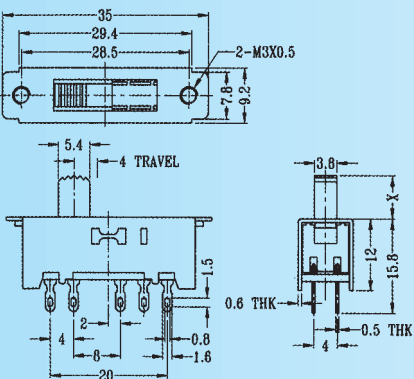

SS-24F01

Rating: 0.3A 50V DC
Function: 2P4T

S SHORTING

Optional Knob type

MX	AT	NY	GD		

SS-24F02

Rating: 0.3A 50V DC
Function: 2P4T

S SHORTING

Rating: 0.3A 50V DC
Function: 2P4T

S SHORTING

Optional Knob type

MX	AT	NY	GD		

SS-24H02

Rating: 0.3A 50V DC
Function: 2P4T

S SHORTING

Optional Knob type