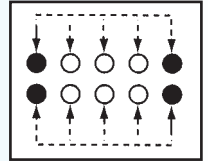

SS-24F01

Rating: 0.3A 50V DC
Function: 2P4T

S SHORTING

Optional Knob type

MX	AT	NY	GD		

SS-24F02

Rating: 0.3A 50V DC
Function: 2P4T

S SHORTING