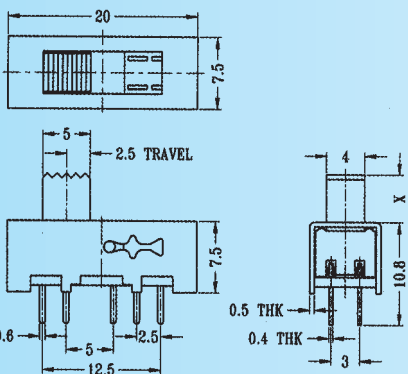

Optional Knob type

GE				

SS-24E04

Rating: 0.3A 50V DC
Function: 2P4T

S SHORTING

Optional Knob type

GE				

SS-24E05

Rating: 0.3A 50V DC
Function: 2P4T

S SHORTING

Optional Knob type

GD				

SS-24E06

Rating: 0.3A 50V DC
Function: 2P4T

S SHORTING

Optional Knob type