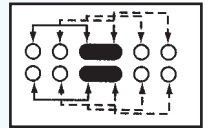

SS-24E02

Rating: 0.3A 50V DC
Function: 2P4T

S SHORTING

Optional Knob type

GE				

SS-24E03

Rating: 0.3A 50V DC
Function: 2P4T

S SHORTING

Optional Knob type

GE				

SS-24E04

Rating: 0.3A 50V DC
Function: 2P4T

S SHORTING

Optional Knob type

GE				

SS-24E05

Rating: 0.3A 50V DC
Function: 2P4T

S SHORTING

Optional Knob type

GD				

SS-24E06

Rating: 0.3A 50V DC
Function: 2P4T

S SHORTING

Optional Knob type