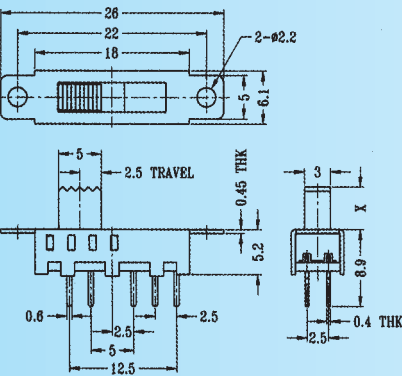

SS-24E02

Rating: 0.3A 50V DC
Function: 2P4T

S SHORTING

Optional Knob type

GE				

SS-24E03

Rating: 0.3A 50V DC
Function: 2P4T

S SHORTING

Optional Knob type

GE				

SS-24E04

Rating: 0.3A 50V DC
Function: 2P4T

S SHORTING

Optional Knob type

GE				

SS-24E05

Rating: 0.3A 50V DC
Function: 2P4T

S SHORTING

Optional Knob type

GD				

SS-24E06

Rating: 0.3A 50V DC
Function: 2P4T

S SHORTING

Optional Knob type