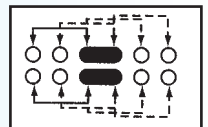

Optional Knob type

GE				

SS-24E04

Rating: 0.3A 50V DC
Function: 2P4T

S SHORTING

Optional Knob type

GE				

SS-24E05

Rating: 0.3A 50V DC
Function: 2P4T

S SHORTING

Optional Knob type

GD				

SS-24E06

Rating: 0.3A 50V DC
Function: 2P4T

S SHORTING

Optional Knob type