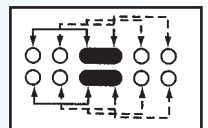

Rating: 0.3A 50V DC
Function: 2P4T

S SHORTING

Optional Knob type

GD				

SS-24E06

Rating: 0.3A 50V DC
Function: 2P4T

S SHORTING

Optional Knob type