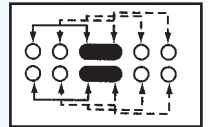

SS-24E02

Rating: 0.3A 50V DC
Function: 2P4T

S SHORTING

Optional Knob type

GE				

SS-24E03

Rating: 0.3A 50V DC
Function: 2P4T

S SHORTING

Optional Knob type

GE				

SS-24E04

Rating: 0.3A 50V DC
Function: 2P4T

S SHORTING

Optional Knob type

GE				

SS-24E05

Rating: 0.3A 50V DC
Function: 2P4T

S SHORTING

Optional Knob type

GD				

SS-24E06

Rating: 0.3A 50V DC
Function: 2P4T

S SHORTING

Optional Knob type