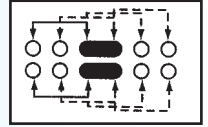

SS-24E02

Rating: 0.3A 50V DC
Function: 2P4T

S SHORTING

Optional Knob type

GE				

SS-24E03

Rating: 0.3A 50V DC
Function: 2P4T

S SHORTING

Optional Knob type

GE				

SS-24E04

Rating: 0.3A 50V DC
Function: 2P4T

S SHORTING

Optional Knob type

GE				

SS-24E05

Rating: 0.3A 50V DC
Function: 2P4T

S SHORTING

Optional Knob type

GD				

SS-24E06

Rating: 0.3A 50V DC
Function: 2P4T

S SHORTING

Optional Knob type