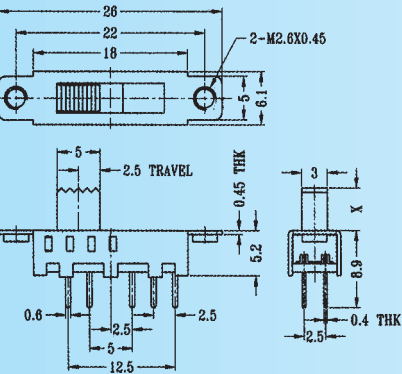

SS-24E02

Rating: 0.3A 50V DC
Function: 2P4T

S SHORTING

Optional Knob type

GE				

SS-24E03

Rating: 0.3A 50V DC
Function: 2P4T

S SHORTING

Optional Knob type

GE				

SS-24E04

Rating: 0.3A 50V DC
Function: 2P4T

S SHORTING

Optional Knob type

GE				

SS-24E05

Rating: 0.3A 50V DC
Function: 2P4T

S SHORTING

Optional Knob type

GD				

SS-24E06

Rating: 0.3A 50V DC
Function: 2P4T

S SHORTING

Optional Knob type