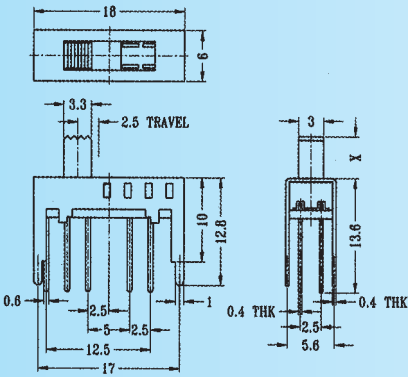

SS-24E02

Rating: 0.3A 50V DC
Function: 2P4T

S SHORTING

Optional Knob type

GE				

SS-24E03

Rating: 0.3A 50V DC
Function: 2P4T

S SHORTING

Optional Knob type

GE				

SS-24E04

Rating: 0.3A 50V DC
Function: 2P4T

S SHORTING

Optional Knob type

GE				

SS-24E05

Rating: 0.3A 50V DC
Function: 2P4T

S SHORTING

Optional Knob type

GD				

SS-24E06

Rating: 0.3A 50V DC
Function: 2P4T

S SHORTING

Optional Knob type