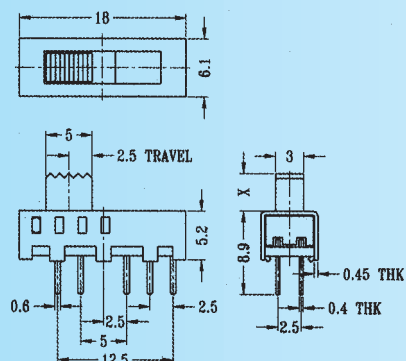

SS-23L14

Rating: 1.5A 250V AC
Function: 2P3T

- S** SHORTING
- N** NON-SHORTING

Optional Knob type

GD	GE				

SS-23R01

Rating: 0.3A 50V DC
Function: 2P3T

- N** NON-SHORTING

Optional Knob type

GE	NT				

SS-24D01

Rating: 0.3A 50V DC
Function: 2P4T

- S** SHORTING

Optional Knob type

MX	GE				

SS-24D02

Rating: 0.3A 50V DC
Function: 2P4T

- S** SHORTING

Optional Knob type

VA	TA	GE			

SS-24E01

Rating: 0.3A 50V DC
Function: 2P4T

- S** SHORTING

Optional Knob type