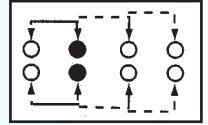

SS-23L14

Rating: 1.5A 250V AC
Function: 2P3T

- S** SHORTING
- N** NON-SHORTING

Optional Knob type

GD	GE				

SS-23R01

Rating: 0.3A 50V DC
Function: 2P3T

- N** NON-SHORTING