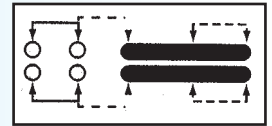

SS-23L14

Rating: 1.5A 250V AC
Function: 2P3T

- S** SHORTING
- N** NON-SHORTING

Optional Knob type

GD	GE				

SS-23R01

Rating: 0.3A 50V DC
Function: 2P3T

- N** NON-SHORTING

Rating: 0.3A 50V DC
Function: 2P4T

- S** SHORTING

Optional Knob type

VA	TA	GE			

SS-24E01

Rating: 0.3A 50V DC
Function: 2P4T

- S** SHORTING

Optional Knob type