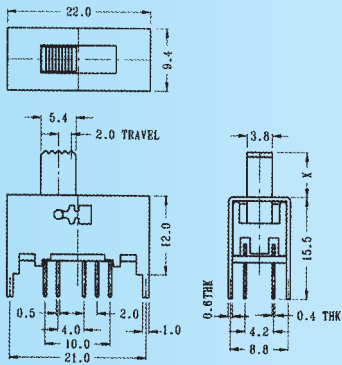

SS-23L14

Rating: 1.5A 250V AC
Function: 2P3T

- S** SHORTING
- N** NON-SHORTING

Optional Knob type

GD	GE				

SS-23R01

Rating: 0.3A 50V DC
Function: 2P3T

- N** NON-SHORTING

Optional Knob type

GE	NT				

SS-24D01

Rating: 0.3A 50V DC
Function: 2P4T

- S** SHORTING

Optional Knob type

MX	GE				

SS-24D02

Rating: 0.3A 50V DC
Function: 2P4T

- S** SHORTING

Optional Knob type

VA	TA	GE			

SS-24E01

Rating: 0.3A 50V DC
Function: 2P4T

- S** SHORTING

Optional Knob type