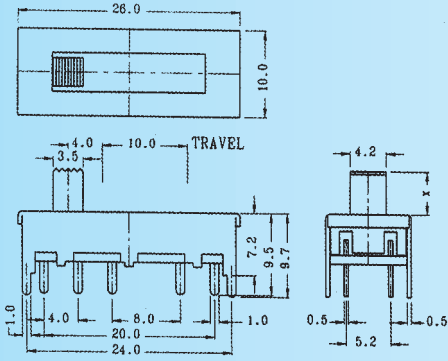

SS-23L14

Rating: 1.5A 250V AC
Function: 2P3T

- S** SHORTING
- N** NON-SHORTING

Optional Knob type

GD	GE				

SS-23R01

Rating: 0.3A 50V DC
Function: 2P3T

- N** NON-SHORTING

Optional Knob type

GE	NT				

SS-24D01

Rating: 0.3A 50V DC
Function: 2P4T

- S** SHORTING

Optional Knob type

MX	GE				

SS-24D02

Rating: 0.3A 50V DC
Function: 2P4T

- S** SHORTING

Optional Knob type

VA	TA	GE			

SS-24E01

Rating: 0.3A 50V DC
Function: 2P4T

- S** SHORTING

Optional Knob type