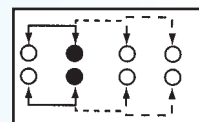

**SS-23101**

Rating: 1.5A 125V AC

Function: 2P3T

**S** SHORTING

Optional Knob type

<b>GD</b>					

**SS-23102**

Rating: 1.5A 125V AC

Function: 2P3T

**S** SHORTING

Optional Knob type

<b>GD</b>					

**SS-23J02**

Rating: 0.3A 50V DC

Function: 2P3T

**N** NON-SHORTING