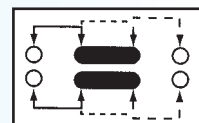

Function: 2P3T

**S** SHORTING

Optional Knob type

<b>GD</b>					

**SS-23J02**

Rating: 0.3A 50V DC

Function: 2P3T

**N** NON-SHORTING