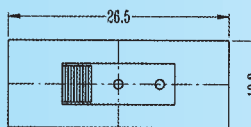

**SS-23101**

Rating: 1.5A 125V AC

Function: 2P3T

**S** SHORTING

Optional Knob type

<b>GD</b>					

**SS-23102**

Rating: 1.5A 125V AC

Function: 2P3T

**S** SHORTING

Optional Knob type

<b>GD</b>					

**SS-23J02**

Rating: 0.3A 50V DC

Function: 2P3T

**N** NON-SHORTING