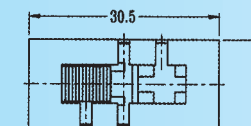

SS-23L02

Rating: 3A 250V AC

Function: 2P3T