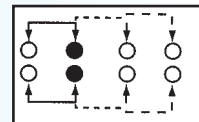

**SS-23101**

Rating: 1.5A 125V AC

Function: 2P3T

**S** SHORTING

Optional Knob type

<b>GD</b>					

**SS-23102**

Rating: 1.5A 125V AC

Function: 2P3T

**S** SHORTING

Optional Knob type

<b>GD</b>					

**SS-23J02**

Rating: 0.3A 50V DC

Function: 2P3T

**N** NON-SHORTING