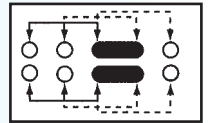

**SS-23H29**

Rating: 0.3A 50V DC  
Function: 2P3T

**S** SHORTING

Optional Knob type

GD	GE				

**SS-23H45**

Rating: 0.3A 50V DC  
Function: 2P3T

**S** SHORTING

**N** NON-SHORTING

Optional Knob type

GD	GE				

**SS-23H49**

Rating: 1A 125V AC  
Function: 2P3T

**S** SHORTING

**N** NON-SHORTING

Optional Knob type