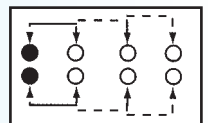

S SHORTING

N NON-SHORTING

Optional Knob type

GD