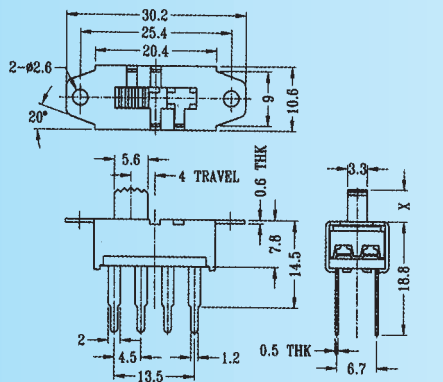

**SS-23H29**

Rating: 0.3A 50V DC  
Function: 2P3T

**S** SHORTING

Optional Knob type

GD	GE				

**SS-23H45**

Rating: 0.3A 50V DC  
Function: 2P3T

**S** SHORTING

**N** NON-SHORTING

Optional Knob type

GD	GE				

**SS-23H49**

Rating: 1A 125V AC  
Function: 2P3T

**S** SHORTING

**N** NON-SHORTING

Optional Knob type

GD					

**SS-23H50**

Rating: 1A 125V AC  
Function: 2P3T

**S** SHORTING

**N** NON-SHORTING

Optional Knob type

GD					

**SS-23H59**

Rating: 1A 125V AC  
Function: 2P3T

**N** NON-SHORTING

Optional Knob type

GD	UB				