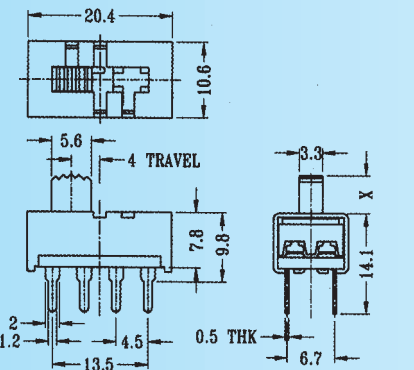

**SS-23H29**

Rating: 0.3A 50V DC  
Function: 2P3T

**S** SHORTING

Optional Knob type

GD	GE				

**SS-23H45**

Rating: 0.3A 50V DC  
Function: 2P3T

**S** SHORTING

**N** NON-SHORTING

Optional Knob type

GD	GE				

**SS-23H49**

Rating: 1A 125V AC  
Function: 2P3T

**S** SHORTING

**N** NON-SHORTING

Optional Knob type

GD					

**SS-23H50**

Rating: 1A 125V AC  
Function: 2P3T

**S** SHORTING

**N** NON-SHORTING

Optional Knob type

GD					

**SS-23H59**

Rating: 1A 125V AC  
Function: 2P3T

**N** NON-SHORTING

Optional Knob type

GD	UB				