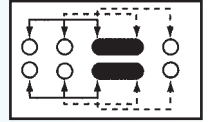

**SS-23H29**

Rating: 0.3A 50V DC  
Function: 2P3T

**S** SHORTING

Optional Knob type

GD	GE				

**SS-23H45**

Rating: 0.3A 50V DC  
Function: 2P3T

**S** SHORTING