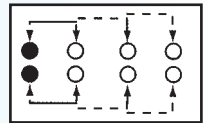

S SHORTING

N NON-SHORTING

Optional Knob type

GD