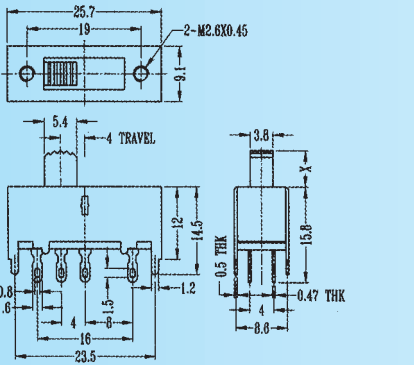

**SS-23H29**

Rating: 0.3A 50V DC  
Function: 2P3T

**S** SHORTING

Optional Knob type

GD	GE				

**SS-23H45**

Rating: 0.3A 50V DC  
Function: 2P3T

**S** SHORTING

**N** NON-SHORTING

Optional Knob type

GD	GE				

**SS-23H49**

Rating: 1A 125V AC  
Function: 2P3T

**S** SHORTING

**N** NON-SHORTING

Optional Knob type

GD					

**SS-23H50**

Rating: 1A 125V AC  
Function: 2P3T

**S** SHORTING

**N** NON-SHORTING

Optional Knob type

GD					

**SS-23H59**

Rating: 1A 125V AC  
Function: 2P3T

**N** NON-SHORTING

Optional Knob type

GD	UB				