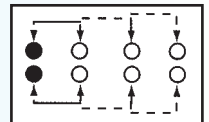

SS-23H15

Rating: 0.3A 50V DC
Function: 2P3T

S SHORTING

Optional Knob type

GD	GE				

SS-23H19

Rating: 3A 250V AC
Function: 2P3T

N NON-SHORTING

Optional Knob type

SS-23H20

Rating: 1A 125V AC
Function: 2P3T

S SHORTING

N NON-SHORTING

Optional Knob type

GD					

SS-23H25