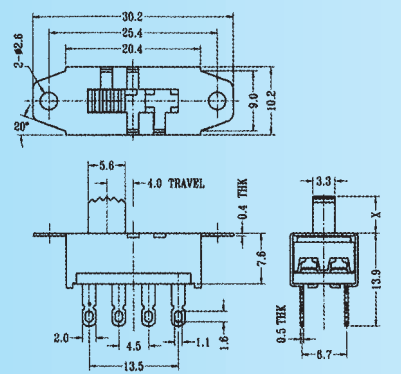

SS-23H15

Rating: 0.3A 50V DC
Function: 2P3T

S SHORTING

Optional Knob type

GD	GE				

SS-23H19

Rating: 3A 250V AC
Function: 2P3T

N NON-SHORTING

Optional Knob type

SS-23H20

Rating: 1A 125V AC
Function: 2P3T

S SHORTING

N NON-SHORTING

Optional Knob type

GD					

SS-23H25

Rating: 3A 250V AC
Function: 2P3T

N NON-SHORTING

Optional Knob type

GD	UB				

SS-23H26

Rating: 1A 125V AC
Function: 2P3T

S SHORTING

Optional Knob type