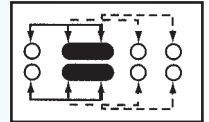

SS-23H15

Rating: 0.3A 50V DC
Function: 2P3T

S SHORTING

Optional Knob type

GD	GE				

SS-23H19

Rating: 3A 250V AC
Function: 2P3T

N NON-SHORTING

Optional Knob type

SS-23H20

Rating: 1A 125V AC
Function: 2P3T

S SHORTING

N NON-SHORTING

Optional Knob type

GD					

SS-23H25