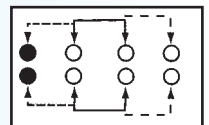

SS-23H15

Rating: 0.3A 50V DC
Function: 2P3T

S SHORTING

Optional Knob type

GD	GE				

SS-23H19

Rating: 3A 250V AC
Function: 2P3T

N NON-SHORTING

Optional Knob type

SS-23H20

Rating: 1A 125V AC
Function: 2P3T

S SHORTING

N NON-SHORTING

Optional Knob type

GD					

SS-23H25