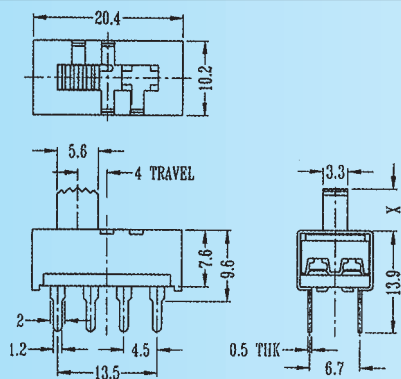

SS-23H15

Rating: 0.3A 50V DC
Function: 2P3T

S SHORTING

Optional Knob type

GD	GE				

SS-23H19

Rating: 3A 250V AC
Function: 2P3T

N NON-SHORTING

Optional Knob type

SS-23H20

Rating: 1A 125V AC
Function: 2P3T

S SHORTING

N NON-SHORTING

Optional Knob type

GD					

SS-23H25

Rating: 3A 250V AC
Function: 2P3T

N NON-SHORTING

Optional Knob type

GD	UB				

SS-23H26

Rating: 1A 125V AC
Function: 2P3T

S SHORTING

Optional Knob type