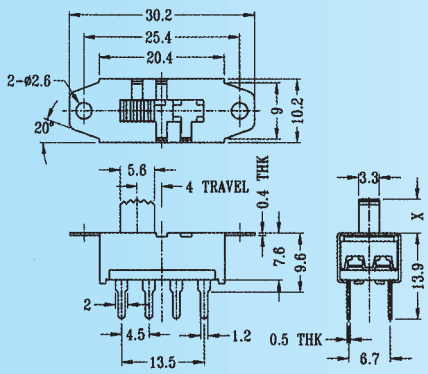

SS-23H15

Rating: 0.3A 50V DC
Function: 2P3T

S SHORTING

Optional Knob type

GD	GE				

SS-23H19

Rating: 3A 250V AC
Function: 2P3T

N NON-SHORTING

Optional Knob type

SS-23H20

Rating: 1A 125V AC
Function: 2P3T

S SHORTING

N NON-SHORTING

Optional Knob type

GD					

SS-23H25

Rating: 3A 250V AC
Function: 2P3T

N NON-SHORTING

Optional Knob type

GD	UB				

SS-23H26

Rating: 1A 125V AC
Function: 2P3T

S SHORTING

Optional Knob type