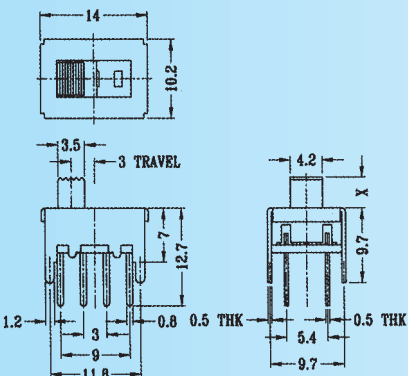

Optional Knob type

GE	NT				

SS-23F36

Rating: 0.3A 50V DC
Function: 2P3T

N NON-SHORTING

Optional Knob type

GE	NT				

SS-23F40

Rating: 0.3A 50V DC
Function: 2P3T

S SHORTING

Optional Knob type

GE					

SS-23F46

Rating: 0.3A 50V DC
Function: 2P3T

N NON-SHORTING

Optional Knob type