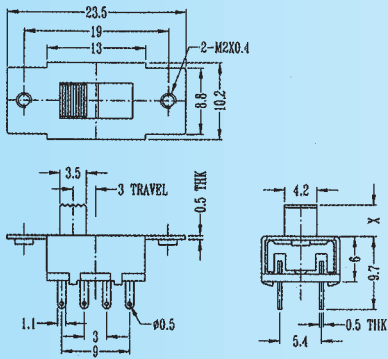

SS-23F34

Rating: 0.3A 50V DC
Function: 2P3T

N NON-SHORTING

Optional Knob type

GE	NT				

SS-23F35

Rating: 0.3A 50V DC
Function: 2P3T

N NON-SHORTING

Optional Knob type

GE	NT				

SS-23F36

Rating: 0.3A 50V DC
Function: 2P3T

N NON-SHORTING

Optional Knob type

GE	NT				

SS-23F40

Rating: 0.3A 50V DC
Function: 2P3T

S SHORTING

Optional Knob type

GE					

SS-23F46

Rating: 0.3A 50V DC
Function: 2P3T

N NON-SHORTING

Optional Knob type