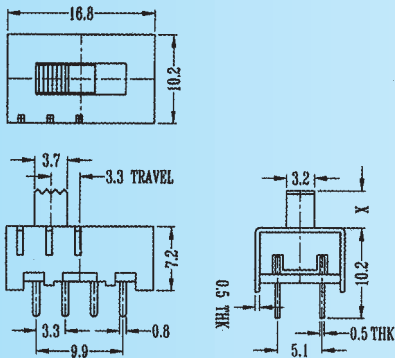

Optional Knob type

GE	NT				

SS-23F36

Rating: 0.3A 50V DC
Function: 2P3T

N NON-SHORTING

Optional Knob type

GE	NT				

SS-23F40

Rating: 0.3A 50V DC
Function: 2P3T

S SHORTING

Optional Knob type

GE					

SS-23F46

Rating: 0.3A 50V DC
Function: 2P3T

N NON-SHORTING

Optional Knob type