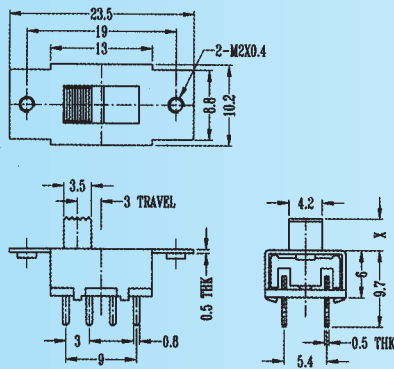

SS-23F34

Rating: 0.3A 50V DC
Function: 2P3T

N NON-SHORTING

Optional Knob type

GE	NT				

SS-23F35

Rating: 0.3A 50V DC
Function: 2P3T

N NON-SHORTING

Optional Knob type

GE	NT				

SS-23F36

Rating: 0.3A 50V DC
Function: 2P3T

N NON-SHORTING

Optional Knob type

GE	NT				

SS-23F40

Rating: 0.3A 50V DC
Function: 2P3T

S SHORTING

Optional Knob type

GE					

SS-23F46

Rating: 0.3A 50V DC
Function: 2P3T

N NON-SHORTING

Optional Knob type