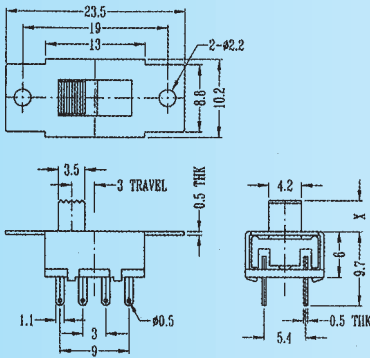

SS-23F24

Rating: 0.3A 50V DC
Function: 2P3T

N NON-SHORTING

Optional Knob type

GE	NT				

SS-23F25

Rating: 0.5A 50V DC
Function: 2P3T

S SHORTING

Optional Knob type

MX	TA	GD	NY	AT	GE

SS-23F26

Rating: 0.3A 50V DC
Function: 2P3T

S SHORTING

Optional Knob type

GE	NT				

SS-23F31

Rating: 0.3A 50V DC
Function: 2P3T

S SHORTING

Optional Knob type

GE					

SS-23F33

Rating: 0.3A 50V DC
Function: 2P3T

S SHORTING

Optional Knob type