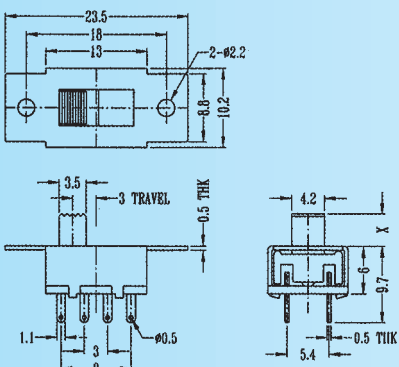

SS-23F24

Rating: 0.3A 50V DC
Function: 2P3T

N NON-SHORTING

Optional Knob type

GE	NT				

SS-23F25

Rating: 0.5A 50V DC
Function: 2P3T

S SHORTING

Optional Knob type

MX	TA	GD	NY	AT	GE

SS-23F26

Rating: 0.3A 50V DC
Function: 2P3T

S SHORTING

Optional Knob type

GE	NT				

SS-23F31

Rating: 0.3A 50V DC
Function: 2P3T

S SHORTING

Optional Knob type

GE					

SS-23F33

Rating: 0.3A 50V DC
Function: 2P3T

S SHORTING

Optional Knob type