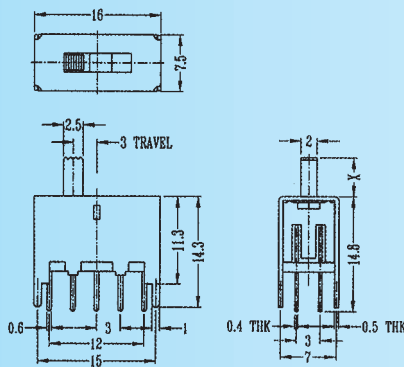

Optional Knob type

MX	TA	GD	NY	AT	GE

SS-23F26

Rating: 0.3A 50V DC
Function: 2P3T

S SHORTING

Optional Knob type

GE	NT				

SS-23F31

Rating: 0.3A 50V DC
Function: 2P3T

S SHORTING

Optional Knob type

GE					

SS-23F33

Rating: 0.3A 50V DC
Function: 2P3T

S SHORTING

Optional Knob type