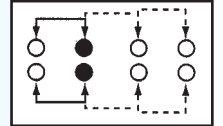

SS-23F24

Rating: 0.3A 50V DC
Function: 2P3T

N NON-SHORTING

Optional Knob type

GE	NT				

SS-23F25

Rating: 0.5A 50V DC
Function: 2P3T

S SHORTING

Optional Knob type

MX	TA	GD	NY	AT	GE

SS-23F26

Rating: 0.3A 50V DC
Function: 2P3T

S SHORTING

Optional Knob type

GE	NT				

SS-23F31