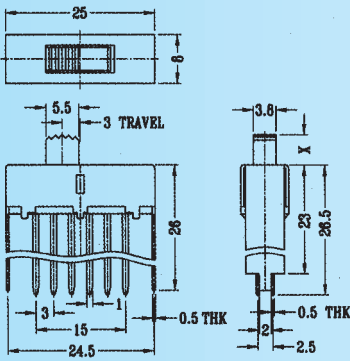

SS-23F24

Rating: 0.3A 50V DC
Function: 2P3T

N NON-SHORTING

Optional Knob type

GE	NT				

SS-23F25

Rating: 0.5A 50V DC
Function: 2P3T

S SHORTING

Optional Knob type

MX	TA	GD	NY	AT	GE

SS-23F26

Rating: 0.3A 50V DC
Function: 2P3T

S SHORTING

Optional Knob type

GE	NT				

SS-23F31

Rating: 0.3A 50V DC
Function: 2P3T

S SHORTING

Optional Knob type

GE					

SS-23F33

Rating: 0.3A 50V DC
Function: 2P3T

S SHORTING

Optional Knob type