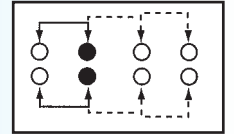

SS-23F14

Rating: 0.5A 50V DC
Function: 2P3T

S SHORTING

Optional Knob type

GD	AT				

SS-23F15

Rating: 0.3A 50V DC
Function: 2P3T

N NON-SHORTING

Optional Knob type

GE	NT	GA			

SS-23F16

Rating: 0.5A 50V DC
Function: 2P3T

S SHORTING

Optional Knob type

MX	TA	GD	NY	AT	GE
TA					

SS-23F20