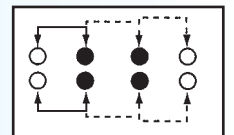

Rating: 0.5A 50V DC
Function: 2P3T

S SHORTING

Optional Knob type

MX	TA	GD	NY	AT	GE
TA					

SS-23F23

Rating: 0.3A 50V DC
Function: 2P3T

N NON-SHORTING

Optional Knob type