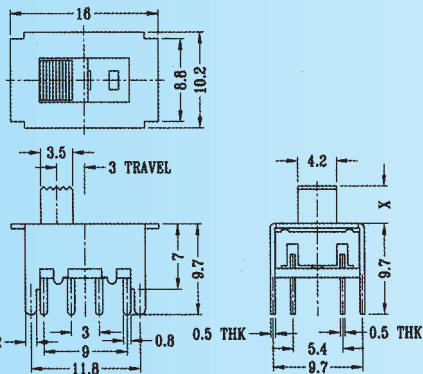

Optional Knob type

GE	NT	GA			

SS-23F16

Rating: 0.5A 50V DC
Function: 2P3T

S SHORTING

Optional Knob type

MX	TA	GD	NY	AT	GE
TA					

SS-23F20

Rating: 0.5A 50V DC
Function: 2P3T

S SHORTING

Optional Knob type

MX	TA	GD	NY	AT	GE
TA					

SS-23F23

Rating: 0.3A 50V DC
Function: 2P3T

N NON-SHORTING

Optional Knob type