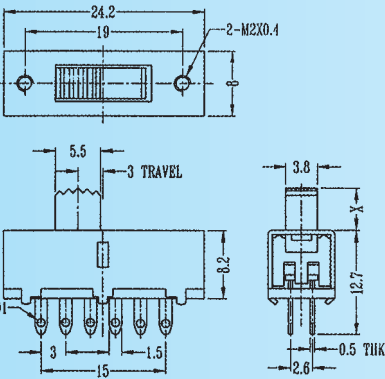

SS-23F14

Rating: 0.5A 50V DC
Function: 2P3T

S SHORTING

Optional Knob type

GD	AT				

SS-23F15

Rating: 0.3A 50V DC
Function: 2P3T

N NON-SHORTING

Optional Knob type

GE	NT	GA			

SS-23F16

Rating: 0.5A 50V DC
Function: 2P3T

S SHORTING

Optional Knob type

MX	TA	GD	NY	AT	GE
TA					

SS-23F20

Rating: 0.5A 50V DC
Function: 2P3T

S SHORTING

Optional Knob type

MX	TA	GD	NY	AT	GE
TA					

SS-23F23

Rating: 0.3A 50V DC
Function: 2P3T

N NON-SHORTING

Optional Knob type