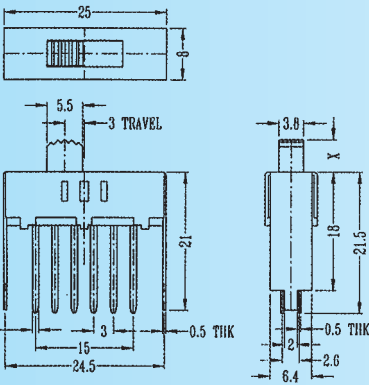

SS-23F14

Rating: 0.5A 50V DC
Function: 2P3T

S SHORTING

Optional Knob type

GD	AT				

SS-23F15

Rating: 0.3A 50V DC
Function: 2P3T

N NON-SHORTING

Optional Knob type

GE	NT	GA			

SS-23F16

Rating: 0.5A 50V DC
Function: 2P3T

S SHORTING

Optional Knob type

MX	TA	GD	NY	AT	GE
TA					

SS-23F20

Rating: 0.5A 50V DC
Function: 2P3T

S SHORTING

Optional Knob type

MX	TA	GD	NY	AT	GE
TA					

SS-23F23

Rating: 0.3A 50V DC
Function: 2P3T

N NON-SHORTING

Optional Knob type