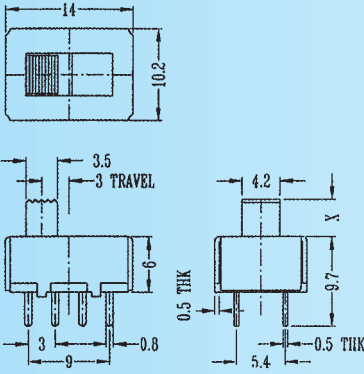

SS-23F14

Rating: 0.5A 50V DC
Function: 2P3T

S SHORTING

Optional Knob type

GD	AT				

SS-23F15

Rating: 0.3A 50V DC
Function: 2P3T

N NON-SHORTING

Optional Knob type

GE	NT	GA			

SS-23F16

Rating: 0.5A 50V DC
Function: 2P3T

S SHORTING

Optional Knob type

MX	TA	GD	NY	AT	GE
TA					

SS-23F20

Rating: 0.5A 50V DC
Function: 2P3T

S SHORTING

Optional Knob type

MX	TA	GD	NY	AT	GE
TA					

SS-23F23

Rating: 0.3A 50V DC
Function: 2P3T

N NON-SHORTING

Optional Knob type