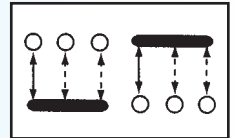

## SS-23F11

Rating: 0.5A 50V DC  
Function: 2P3T

**S** SHORTING

Optional Knob type

MX	TA	GD	NY	AT	
GE					