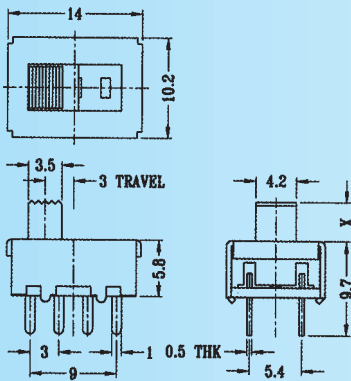

## SS-23F09

Rating: 0.3A 50V DC  
Function: 2P3T

**S** SHORTING

Optional Knob type

GA					

## SS-23F10

Rating: 0.3A 50V DC  
Function: 2P3T

**S** SHORTING

Optional Knob type

GA	GE	NT			

## SS-23F11

Rating: 0.5A 50V DC  
Function: 2P3T

**S** SHORTING

Optional Knob type

MX	TA	GD	NY	AT	
GE					

## SS-23F12

Rating: 0.5A 50V DC  
Function: 2P3T

**S** SHORTING

Optional Knob type

MX	TA	GD	NY	AT	GE