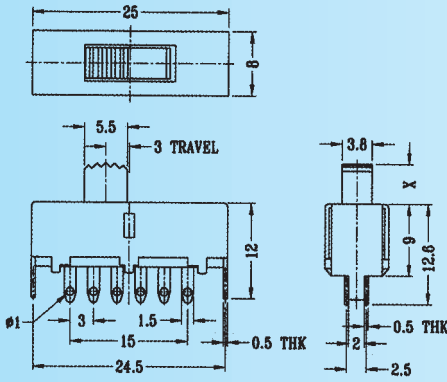

## SS-23F08

Rating: 0.5A 50V DC  
Function: 2P3T

**S** SHORTING

Optional Knob type

MX	TA	GD	NY	AT	GE

## SS-23F09

Rating: 0.3A 50V DC  
Function: 2P3T

**S** SHORTING

Optional Knob type

GA					

## SS-23F10

Rating: 0.3A 50V DC  
Function: 2P3T

**S** SHORTING

Optional Knob type

GA	GE	NT			

## SS-23F11

Rating: 0.5A 50V DC  
Function: 2P3T

**S** SHORTING

Optional Knob type

MX	TA	GD	NY	AT	
GE					