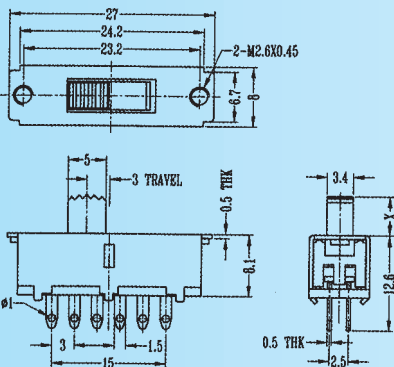

## SS-23F11

Rating: 0.5A 50V DC  
Function: 2P3T

**S** SHORTING

Optional Knob type

MX	TA	GD	NY	AT	
GE					

## SS-23F12

Rating: 0.5A 50V DC  
Function: 2P3T

**S** SHORTING

Optional Knob type

MX	TA	GD	NY	AT	GE