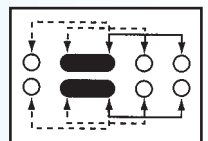

S SHORTING

Optional Knob type

MX	TA	GD	NY	AT	GE