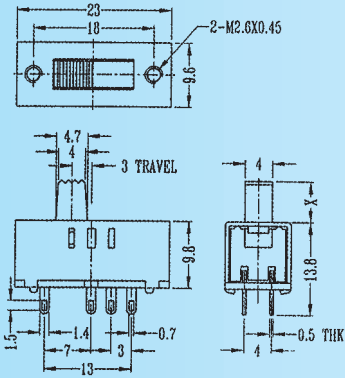

## SS-23F08

Rating: 0.5A 50V DC  
Function: 2P3T

**S** SHORTING

Optional Knob type

MX	TA	GD	NY	AT	GE

## SS-23F09

Rating: 0.3A 50V DC  
Function: 2P3T

**S** SHORTING

Optional Knob type

GA					

## SS-23F10

Rating: 0.3A 50V DC  
Function: 2P3T

**S** SHORTING

Optional Knob type

GA	GE	NT			

## SS-23F11

Rating: 0.5A 50V DC  
Function: 2P3T

**S** SHORTING

Optional Knob type

MX	TA	GD	NY	AT	
GE					