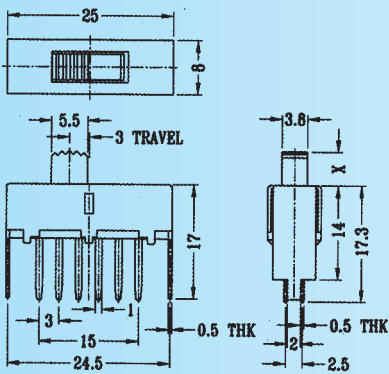

## SS-23F10

Rating: 0.3A 50V DC  
Function: 2P3T

**S** SHORTING

Optional Knob type

GA	GE	NT			

## SS-23F11

Rating: 0.5A 50V DC  
Function: 2P3T

**S** SHORTING

Optional Knob type

MX	TA	GD	NY	AT	
GE					

## SS-23F12

Rating: 0.5A 50V DC  
Function: 2P3T

**S** SHORTING

Optional Knob type

MX	TA	GD	NY	AT	GE