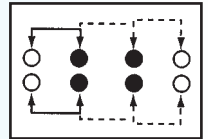

S SHORTING

Optional Knob type

GA	GE	NT			

SS-23F11

Rating: 0.5A 50V DC
Function: 2P3T