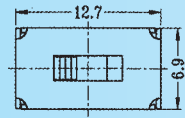

## SS-23D07

Rating: 0.3A 50V DC  
Function: 2P3T

**S** SHORTING

Optional Knob type

GE					