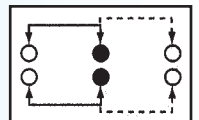

Rating: 0.3A 50V DC
Function: 2P2T

N NON-SHORTING

Optional Knob type

GE	GD				

SS-22I03

Rating: 1.5A 250V AC
Function: 2P2T

N NON-SHORTING

Optional Knob type