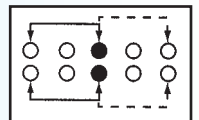

N NON-SHORTING

Optional Knob type

GE	GD