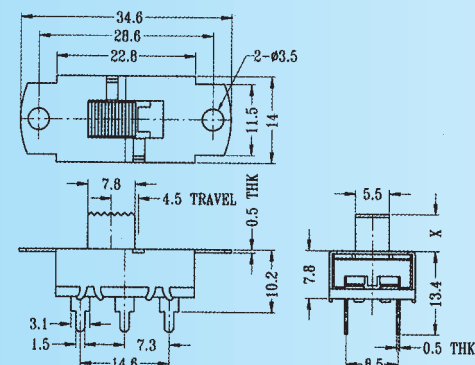

Optional Knob type

GE	GD	TA	AT	NY	

SS-22H23

Rating: 0.3A 50V DC
Function: 2P2T

N NON-SHORTING

Optional Knob type

GD	TA	AT	NY	GE	

SS-22H25

Rating: 0.3A 50V DC
Function: 2P2T

N NON-SHORTING

Optional Knob type

GE	GD				

SS-22I03

Rating: 1.5A 250V AC
Function: 2P2T

N NON-SHORTING

Optional Knob type