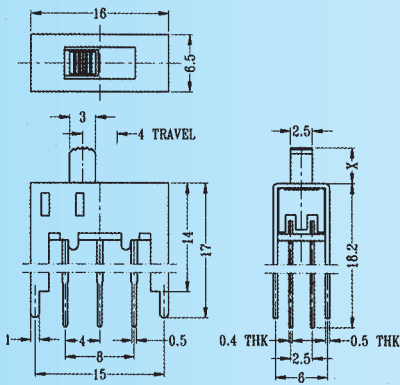

SS-22H15

Rating: 0.3A 50V DC
Function: 2P2T

S SHORTING

Optional Knob type

GE	GD				

SS-22H22

Rating: 0.3A 50V DC
Function: 2P2T

N NON-SHORTING

Optional Knob type

GE	GD	TA	AT	NY	

SS-22H23

Rating: 0.3A 50V DC
Function: 2P2T

N NON-SHORTING

Optional Knob type

GD	TA	AT	NY	GE	

SS-22H25

Rating: 0.3A 50V DC
Function: 2P2T

N NON-SHORTING

Optional Knob type

GE	GD				

SS-22I03

Rating: 1.5A 250V AC
Function: 2P2T

N NON-SHORTING

Optional Knob type