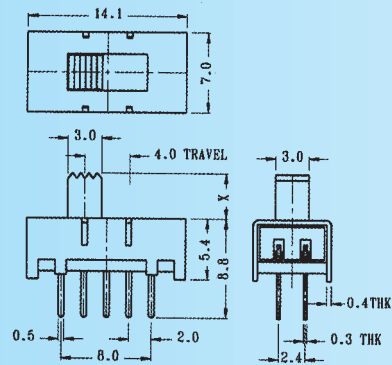

SS-22H15

Rating: 0.3A 50V DC
Function: 2P2T

S SHORTING

Optional Knob type

GE	GD				

SS-22H22

Rating: 0.3A 50V DC
Function: 2P2T

N NON-SHORTING

Optional Knob type

GE	GD	TA	AT	NY	

SS-22H23

Rating: 0.3A 50V DC
Function: 2P2T

N NON-SHORTING

Optional Knob type

GD	TA	AT	NY	GE	

SS-22H25

Rating: 0.3A 50V DC
Function: 2P2T

N NON-SHORTING

Optional Knob type

GE	GD				

SS-22I03

Rating: 1.5A 250V AC
Function: 2P2T

N NON-SHORTING

Optional Knob type