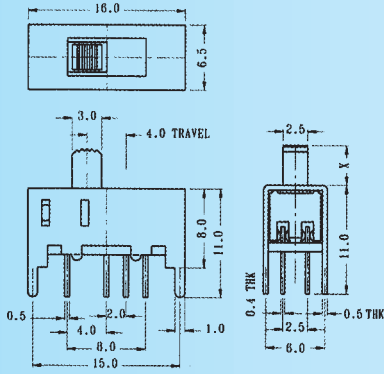

SS-22H15

Rating: 0.3A 50V DC
Function: 2P2T

S SHORTING

Optional Knob type

GE	GD				

SS-22H22

Rating: 0.3A 50V DC
Function: 2P2T

N NON-SHORTING

Optional Knob type

GE	GD	TA	AT	NY	

SS-22H23

Rating: 0.3A 50V DC
Function: 2P2T

N NON-SHORTING

Optional Knob type

GD	TA	AT	NY	GE	

SS-22H25

Rating: 0.3A 50V DC
Function: 2P2T

N NON-SHORTING

Optional Knob type

GE	GD				

SS-22I03

Rating: 1.5A 250V AC
Function: 2P2T

N NON-SHORTING

Optional Knob type