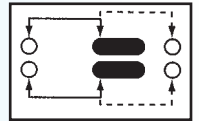

SS-22H15

Rating: 0.3A 50V DC
Function: 2P2T

S SHORTING

Optional Knob type

GE	GD				

SS-22H22

Rating: 0.3A 50V DC
Function: 2P2T

N NON-SHORTING

Optional Knob type

GE	GD	TA	AT	NY	

SS-22H23

Rating: 0.3A 50V DC
Function: 2P2T

N NON-SHORTING

Optional Knob type

GD	TA	AT	NY	GE	

SS-22H25