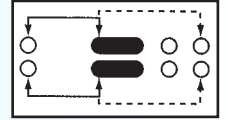

SS-22H15

Rating: 0.3A 50V DC
Function: 2P2T

S SHORTING

Optional Knob type

GE	GD				

SS-22H22

Rating: 0.3A 50V DC
Function: 2P2T

N NON-SHORTING

Optional Knob type

GE	GD	TA	AT	NY	

SS-22H23

Rating: 0.3A 50V DC
Function: 2P2T

N NON-SHORTING

Optional Knob type

GD	TA	AT	NY	GE	

SS-22H25