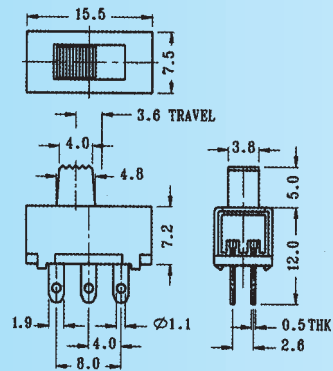

SS-22E10

Rating: 0.5A 50V DC
Function: 2P2T

N NON-SHORTING

Optional Knob type

GE					

SS-22E11

Rating: 0.5A 50V DC
Function: 2P2T

N NON-SHORTING

Optional Knob type

GE					

SS-22F01

Rating: 0.5A 50V DC
Function: 2P2T

N NON-SHORTING

Optional Knob type

AT	TA	UB	GA	NY	MX
GD	GE				

SS-22F02

Rating: 0.5A 50V DC
Function: 2P2T

N NON-SHORTING

Optional Knob type

GE					

SS-22F03

Rating: 0.5A 50V DC
Function: 2P2T

N NON-SHORTING

Optional Knob type