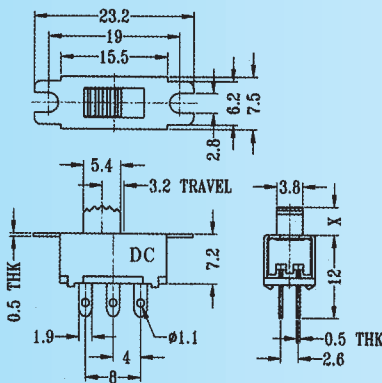

SS-22E10

Rating: 0.5A 50V DC
Function: 2P2T

N NON-SHORTING

Optional Knob type

GE					

SS-22E11

Rating: 0.5A 50V DC
Function: 2P2T

N NON-SHORTING

Optional Knob type

GE					

SS-22F01

Rating: 0.5A 50V DC
Function: 2P2T

N NON-SHORTING

Optional Knob type

AT	TA	UB	GA	NY	MX
GD	GE				

SS-22F02

Rating: 0.5A 50V DC
Function: 2P2T

N NON-SHORTING

Optional Knob type

GE					

SS-22F03

Rating: 0.5A 50V DC
Function: 2P2T

N NON-SHORTING

Optional Knob type