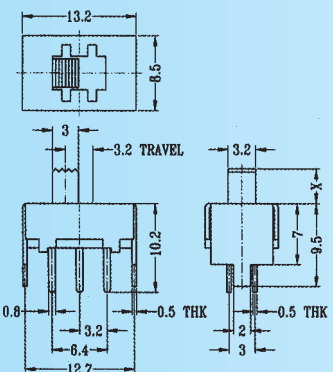

Optional Knob type

GE					

SS-22F01

Rating: 0.5A 50V DC
Function: 2P2T

N NON-SHORTING

Optional Knob type

AT	TA	UB	GA	NY	MX
GD	GE				

SS-22F02

Rating: 0.5A 50V DC
Function: 2P2T

N NON-SHORTING

Optional Knob type

GE					

SS-22F03

Rating: 0.5A 50V DC
Function: 2P2T

N NON-SHORTING

Optional Knob type