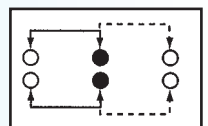

Rating: 0.5A 50V DC
Function: 2P2T

N NON-SHORTING

Optional Knob type

GE					

SS-22F03

Rating: 0.5A 50V DC
Function: 2P2T

N NON-SHORTING

Optional Knob type