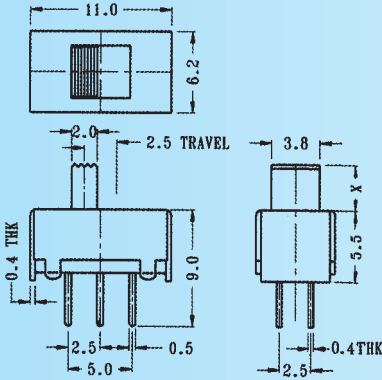

SS-22E10

Rating: 0.5A 50V DC
Function: 2P2T

N NON-SHORTING

Optional Knob type

GE					

SS-22E11

Rating: 0.5A 50V DC
Function: 2P2T

N NON-SHORTING

Optional Knob type

GE					

SS-22F01

Rating: 0.5A 50V DC
Function: 2P2T

N NON-SHORTING

Optional Knob type

AT	TA	UB	GA	NY	MX
GD	GE				

SS-22F02

Rating: 0.5A 50V DC
Function: 2P2T

N NON-SHORTING

Optional Knob type

GE					

SS-22F03

Rating: 0.5A 50V DC
Function: 2P2T

N NON-SHORTING

Optional Knob type