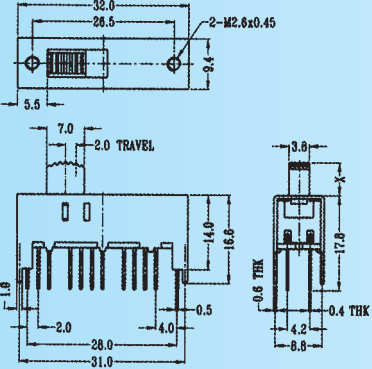

SS-63D01

Rating: 0.3A 50V DC
Function: 6P3T

S SHORTING

Optional Knob type

| | | | | | |
|----|----|----|--|--|--|
| GD | MX | AT | | | |
| NY | | | | | |

SS-63D03

Rating: 0.3A 50V DC
Function: 6P3T

S SHORTING

Optional Knob type

| | | | | | |
|----|----|----|----|--|--|
| GD | MX | AT | NY | | |
| | | | | | |

SS-63D04

Rating: 0.3A 50V DC
Function: 6P3T

S SHORTING

Optional Knob type

| | | | | | |
|----|----|----|----|--|--|
| GD | MX | AT | NY | | |
| | | | | | |

SS-63D05

Rating: 0.3A 50V DC
Function: 6P3T

S SHORTING

Optional Knob type

| | | | | | |
|----|----|----|--|--|--|
| MX | AT | NY | | | |
| | | | | | |

SS-63D06

Rating: 0.3A 50V DC
Function: 6P3T

S SHORTING