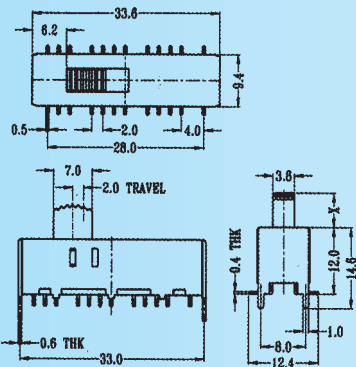

Optional Knob type

| | | | | | |
|----|----|----|----|--|--|
| GD | MX | AT | NY | | |
| | | | | | |

SS-63D04

Rating: 0.3A 50V DC
Function: 6P3T

S SHORTING

Optional Knob type

| | | | | | |
|----|----|----|----|--|--|
| GD | MX | AT | NY | | |
| | | | | | |

SS-63D05

Rating: 0.3A 50V DC
Function: 6P3T

S SHORTING

Optional Knob type

| | | | | | |
|----|----|----|--|--|--|
| MX | AT | NY | | | |
| | | | | | |

SS-63D06

Rating: 0.3A 50V DC
Function: 6P3T

S SHORTING