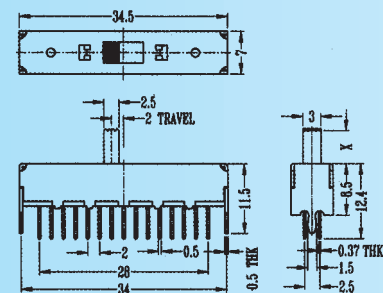

SS-63D05

Rating: 0.3A 50V DC
Function: 6P3T

S SHORTING

Optional Knob type

| | | | | | |
|----|----|----|--|--|--|
| MX | AT | NY | | | |
| | | | | | |

SS-63D06

Rating: 0.3A 50V DC
Function: 6P3T

S SHORTING