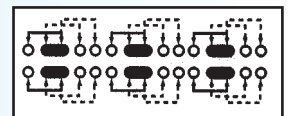

Optional Knob type

| | | | | | |
|----|----|----|----|--|--|
| GD | MX | AT | NY | | |
| | | | | | |

SS-63D04

Rating: 0.3A 50V DC
Function: 6P3T

S SHORTING

Optional Knob type

| | | | | | |
|----|----|----|----|--|--|
| GD | MX | AT | NY | | |
| | | | | | |

SS-63D05

Rating: 0.3A 50V DC
Function: 6P3T

S SHORTING

Optional Knob type

| | | | | | |
|----|----|----|--|--|--|
| MX | AT | NY | | | |
| | | | | | |

SS-63D06

Rating: 0.3A 50V DC
Function: 6P3T

S SHORTING