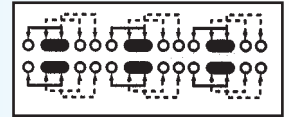

SS-63D01

Rating: 0.3A 50V DC
Function: 6P3T

S SHORTING

Optional Knob type

| | | | | | |
|----|----|----|--|--|--|
| GD | MX | AT | | | |
| NY | | | | | |

SS-63D03

Rating: 0.3A 50V DC
Function: 6P3T

S SHORTING

Optional Knob type

| | | | | | |
|----|----|----|----|--|--|
| GD | MX | AT | NY | | |
| | | | | | |

SS-63D04

Rating: 0.3A 50V DC
Function: 6P3T

S SHORTING

Optional Knob type

| | | | | | |
|----|----|----|----|--|--|
| GD | MX | AT | NY | | |
| | | | | | |