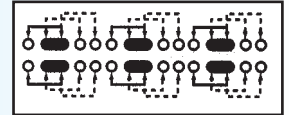

SS-63D01

Rating: 0.3A 50V DC
Function: 6P3T

S SHORTING

Optional Knob type

| | | | | | |
|----|----|----|--|--|--|
| GD | MX | AT | | | |
| NY | | | | | |

SS-63D03

Rating: 0.3A 50V DC
Function: 6P3T

S SHORTING

Optional Knob type

| | | | | | |
|----|----|----|----|--|--|
| GD | MX | AT | NY | | |
| | | | | | |

SS-63D04

Rating: 0.3A 50V DC
Function: 6P3T

S SHORTING

Optional Knob type

| | | | | | |
|----|----|----|----|--|--|
| GD | MX | AT | NY | | |
| | | | | | |