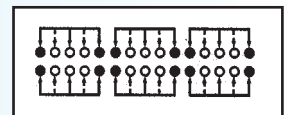

SS-63D05

Rating: 0.3A 50V DC
Function: 6P3T

S SHORTING

Optional Knob type

| | | | | | |
|----|----|----|--|--|--|
| MX | AT | NY | | | |
| | | | | | |

SS-63D06

Rating: 0.3A 50V DC
Function: 6P3T

S SHORTING