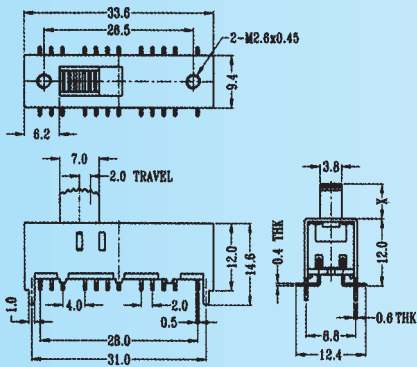

SS-63D01

Rating: 0.3A 50V DC
Function: 6P3T

S SHORTING

Optional Knob type

| | | | | | |
|----|----|----|--|--|--|
| GD | MX | AT | | | |
| NY | | | | | |

SS-63D03

Rating: 0.3A 50V DC
Function: 6P3T

S SHORTING

Optional Knob type

| | | | | | |
|----|----|----|----|--|--|
| GD | MX | AT | NY | | |
| | | | | | |

SS-63D04

Rating: 0.3A 50V DC
Function: 6P3T

S SHORTING

Optional Knob type

| | | | | | |
|----|----|----|----|--|--|
| GD | MX | AT | NY | | |
| | | | | | |