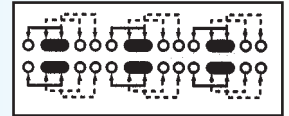

SS-63D01

Rating: 0.3A 50V DC
Function: 6P3T

S SHORTING

Optional Knob type

| | | | | | |
|----|----|----|--|--|--|
| GD | MX | AT | | | |
| NY | | | | | |

SS-63D03

Rating: 0.3A 50V DC
Function: 6P3T

S SHORTING

Optional Knob type

| | | | | | |
|----|----|----|----|--|--|
| GD | MX | AT | NY | | |
| | | | | | |

SS-63D04

Rating: 0.3A 50V DC
Function: 6P3T

S SHORTING

Optional Knob type

| | | | | | |
|----|----|----|----|--|--|
| GD | MX | AT | NY | | |
| | | | | | |