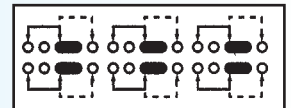

SS-62H01

Rating: 0.3A 50V DC
Function: 6P2T

N NON-SHORTING

Optional Knob type

GD	MX	AT	NY		

SS-62H03

Rating: 0.3A 50V DC
Function: 6P2T

N NON-SHORTING