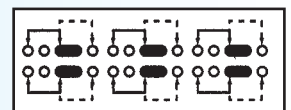

N NON-SHORTING

Optional Knob type

GD	GE	MX