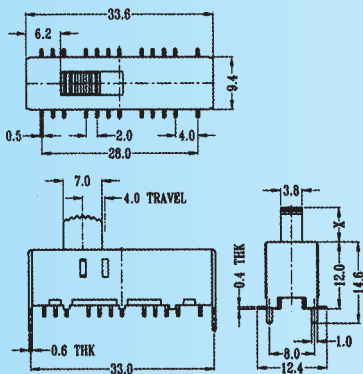

Optional Knob type

GD	MX	AT	NY		

SS-62H04

Rating: 0.3A 50V DC
Function: 6P2T

N NON-SHORTING

Optional Knob type

GD	MX	AT	NY		

SS-62H05

Rating: 0.3A 50V DC
Function: 6P2T

N NON-SHORTING

Optional Knob type

GD	GE	MX			

SS-62H11

Rating: 0.3A 50V DC
Function: 6P2T

N NON-SHORTING

Optional Knob type