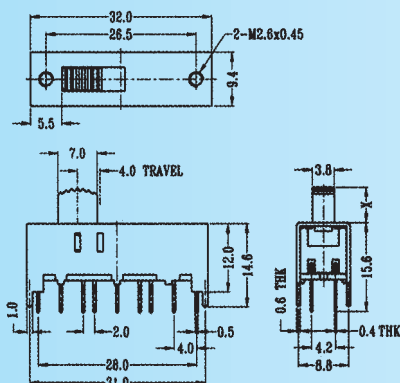

Optional Knob type

GD	MX	AT	NY		

SS-62H04

Rating: 0.3A 50V DC
Function: 6P2T

N NON-SHORTING

Optional Knob type

GD	MX	AT	NY		

SS-62H05

Rating: 0.3A 50V DC
Function: 6P2T

N NON-SHORTING

Optional Knob type

GD	GE	MX			

SS-62H11

Rating: 0.3A 50V DC
Function: 6P2T

N NON-SHORTING

Optional Knob type