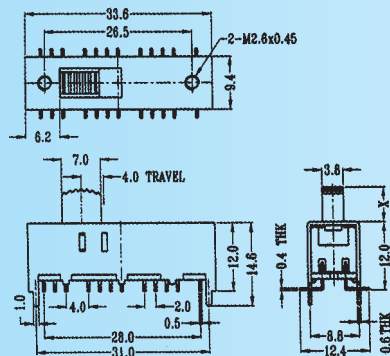

SS-62H01

Rating: 0.3A 50V DC
Function: 6P2T

N NON-SHORTING

Optional Knob type

GD	MX	AT	NY		

SS-62H03

Rating: 0.3A 50V DC
Function: 6P2T

N NON-SHORTING

Optional Knob type

GD	MX	AT	NY		

SS-62H04

Rating: 0.3A 50V DC
Function: 6P2T

N NON-SHORTING

Optional Knob type

GD	MX	AT	NY		

SS-62H05

Rating: 0.3A 50V DC
Function: 6P2T

N NON-SHORTING

Optional Knob type

GD	GE	MX			

SS-62H11

Rating: 0.3A 50V DC
Function: 6P2T

N NON-SHORTING

Optional Knob type