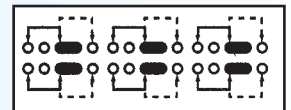

N NON-SHORTING

Optional Knob type

GD	MX	AT	NY