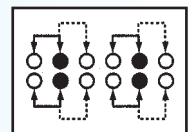

Rating: 0.3A 50V DC
Function: 6P2T

N NON-SHORTING

Optional Knob type

GD	GE	MX			

SS-62H11

Rating: 0.3A 50V DC
Function: 6P2T

N NON-SHORTING

Optional Knob type