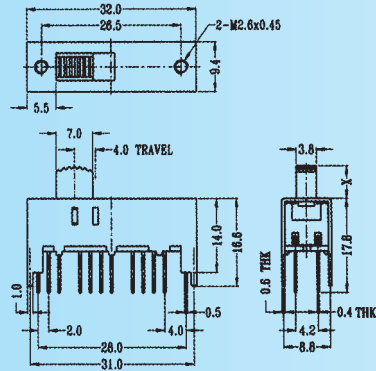

SS-62H01

Rating: 0.3A 50V DC
Function: 6P2T

N NON-SHORTING

Optional Knob type

GD	MX	AT	NY		

SS-62H03

Rating: 0.3A 50V DC
Function: 6P2T

N NON-SHORTING

Optional Knob type

GD	MX	AT	NY		

SS-62H04

Rating: 0.3A 50V DC
Function: 6P2T

N NON-SHORTING

Optional Knob type

GD	MX	AT	NY		

SS-62H05

Rating: 0.3A 50V DC
Function: 6P2T

N NON-SHORTING

Optional Knob type

GD	GE	MX			

SS-62H11

Rating: 0.3A 50V DC
Function: 6P2T

N NON-SHORTING

Optional Knob type