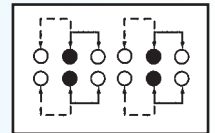

PS-42F13

Rating: 0.3A 50V DC
Function: 4P2T

N NON-SHORTING

PS-42F15

Rating: 0.3A 50V DC
Function: 4P2T

N NON-SHORTING

PS-42F16

Rating: 0.3A 50V DC
Function: 4P2T

N NON-SHORTING

PS-42F17

Rating: 0.3A 50V DC
Function: 4P2T

N NON-SHORTING

PS-42F21

Rating: 0.3A 50V DC
Function: 4P2T

N NON-SHORTING