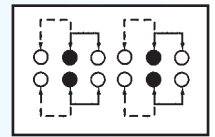

N NON-SHORTING