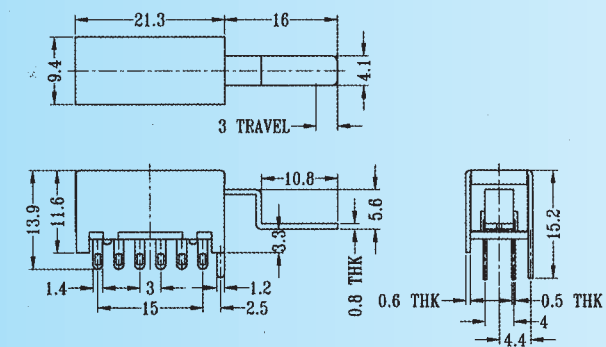

## PS-42F17

Rating: 0.3A 50V DC  
Function: 4P2T

**N** NON-SHORTING