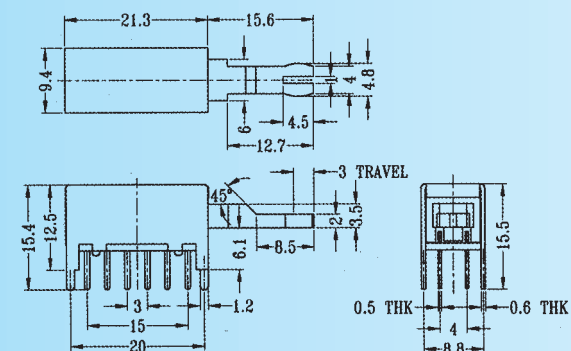

PS-42F21

Rating: 0.3A 50V DC
Function: 4P2T