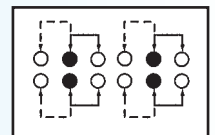

PS-42F13

Rating: 0.3A 50V DC
Function: 4P2T

N NON-SHORTING

PS-42F15

Rating: 0.3A 50V DC
Function: 4P2T

N NON-SHORTING

PS-42F16

Rating: 0.3A 50V DC
Function: 4P2T

N NON-SHORTING

PS-42F17

Rating: 0.3A 50V DC
Function: 4P2T

N NON-SHORTING

PS-42F21

Rating: 0.3A 50V DC
Function: 4P2T

N NON-SHORTING