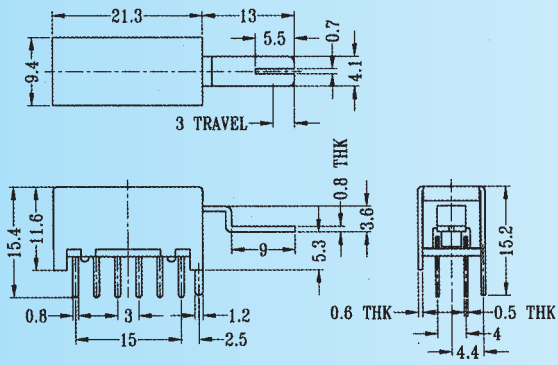

## PS-42F13

Rating: 0.3A 50V DC  
Function: 4P2T

**N** NON-SHORTING

## PS-42F15

Rating: 0.3A 50V DC  
Function: 4P2T

**N** NON-SHORTING