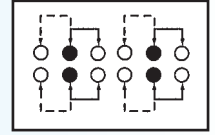

## PS-42F13

Rating: 0.3A 50V DC  
Function: 4P2T

**N** NON-SHORTING