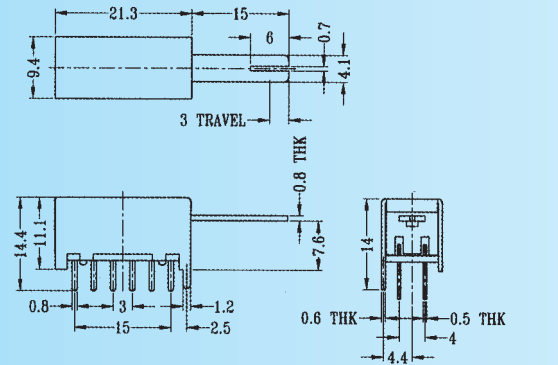

## PS-42F15

Rating: 0.3A 50V DC  
Function: 4P2T

**N** NON-SHORTING