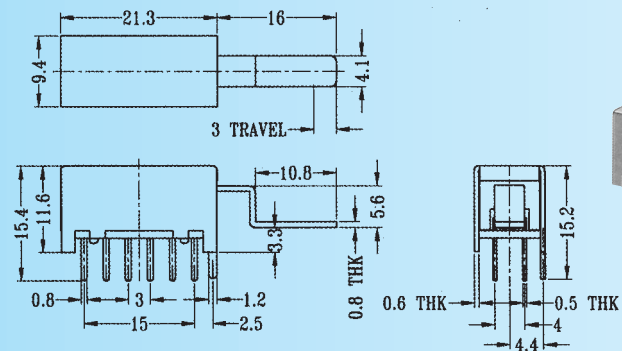

PS-42F16

Rating: 0.3A 50V DC
Function: 4P2T