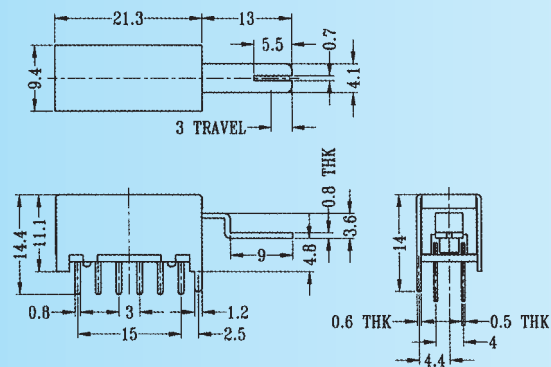

PS-42F07

Rating: 0.3A 50V DC
Function: 4P2T

N NON-SHORTING

PS-42F08

Rating: 0.3A 50V DC
Function: 4P2T

N NON-SHORTING

PS-42F09

Rating: 0.3A 50V DC
Function: 4P2T

N NON-SHORTING

PS-42F10

Rating: 0.3A 50V DC
Function: 4P2T

N NON-SHORTING

PS-42F11

Rating: 0.3A 50V DC
Function: 4P2T

N NON-SHORTING