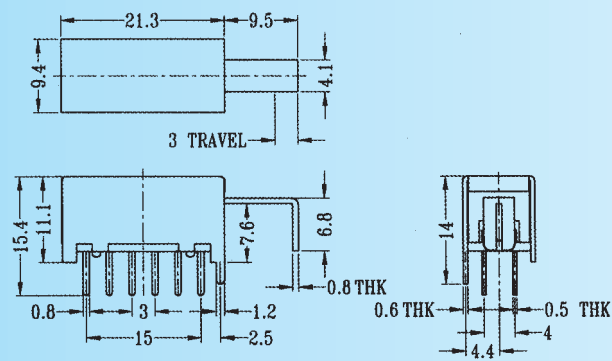

PS-42F07

Rating: 0.3A 50V DC
Function: 4P2T

N NON-SHORTING

PS-42F08

Rating: 0.3A 50V DC
Function: 4P2T

N NON-SHORTING

PS-42F09

Rating: 0.3A 50V DC
Function: 4P2T

N NON-SHORTING

PS-42F10

Rating: 0.3A 50V DC
Function: 4P2T

N NON-SHORTING

PS-42F11

Rating: 0.3A 50V DC
Function: 4P2T

N NON-SHORTING