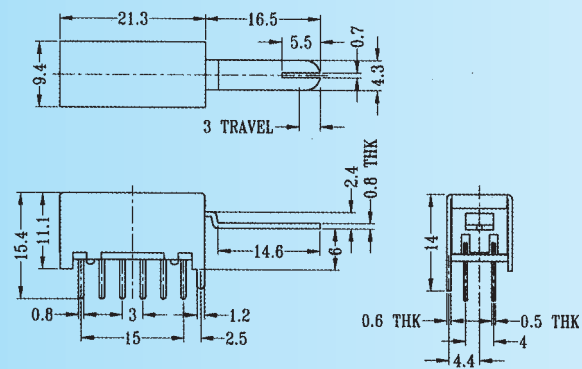

PS-42F07

Rating: 0.3A 50V DC
Function: 4P2T

N NON-SHORTING

PS-42F08

Rating: 0.3A 50V DC
Function: 4P2T

N NON-SHORTING

PS-42F09

Rating: 0.3A 50V DC
Function: 4P2T

N NON-SHORTING

PS-42F10

Rating: 0.3A 50V DC
Function: 4P2T

N NON-SHORTING

PS-42F11

Rating: 0.3A 50V DC
Function: 4P2T

N NON-SHORTING