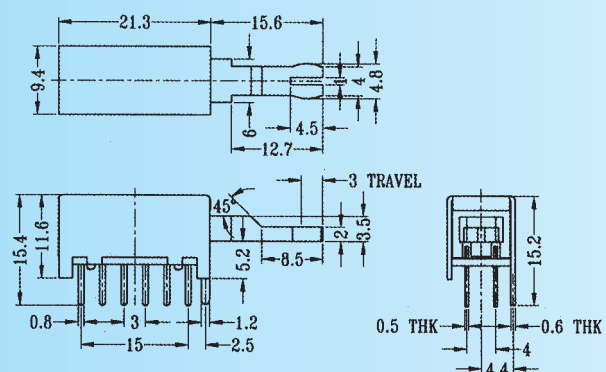

PS-42F07

Rating: 0.3A 50V DC
Function: 4P2T

N NON-SHORTING

PS-42F08

Rating: 0.3A 50V DC
Function: 4P2T

N NON-SHORTING

PS-42F09

Rating: 0.3A 50V DC
Function: 4P2T

N NON-SHORTING

PS-42F10

Rating: 0.3A 50V DC
Function: 4P2T

N NON-SHORTING

PS-42F11

Rating: 0.3A 50V DC
Function: 4P2T

N NON-SHORTING