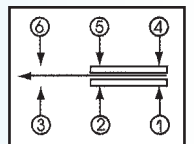

PBM-0103 (WHITE LEVER / NON-LOCK) PBM-0113 (BLUE LEVER / SELF-LOCK)

Rating: 0.1A 30V DC
Function: 2P2T
Operating Force: 250gf ± 50gf