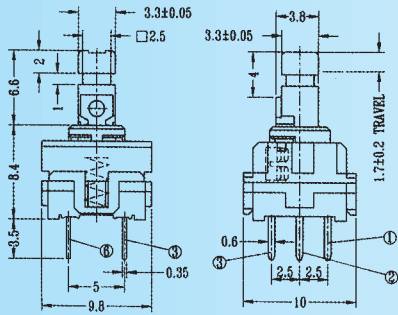

PB-22E78 (SELF-LOCK) PB-22E88 (NON-LOCK)

Rating: 0.1A 30V DC
Function: 2P2T
Operating Force: 350gf ± 100gf

N NON-SHORTING

PBM-0101 (WHITE LEVER / NON-LOCK) PBM-0111 (BLUE LEVER / SELF-LOCK)

Rating: 0.1A 30V DC
Function: 2P2T
Operating Force: 250gf ± 50gf

N NON-SHORTING

PBM-0102 (WHITE LEVER / NON-LOCK) PBM-0112 (BLUE LEVER / SELF-LOCK)

Rating: 0.1A 30V DC
Function: 2P2T
Operating Force: 250gf ± 50gf

N NON-SHORTING

PBM-0103 (WHITE LEVER / NON-LOCK) PBM-0113 (BLUE LEVER / SELF-LOCK)

Rating: 0.1A 30V DC
Function: 2P2T
Operating Force: 250gf ± 50gf

N NON-SHORTING