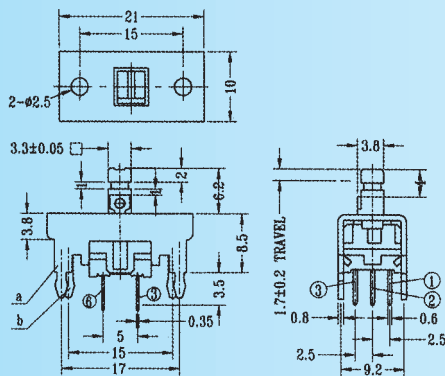

PB-22E78 (SELF-LOCK) PB-22E88 (NON-LOCK)

Rating: 0.1A 30V DC
Function: 2P2T
Operating Force: 350gf ± 100gf

N NON-SHORTING

PBM-0101 (WHITE LEVER / NON-LOCK) PBM-0111 (BLUE LEVER / SELF-LOCK)

Rating: 0.1A 30V DC
Function: 2P2T
Operating Force: 250gf ± 50gf

N NON-SHORTING

PBM-0102 (WHITE LEVER / NON-LOCK) PBM-0112 (BLUE LEVER / SELF-LOCK)

Rating: 0.1A 30V DC
Function: 2P2T
Operating Force: 250gf ± 50gf

N NON-SHORTING

PBM-0103 (WHITE LEVER / NON-LOCK) PBM-0113 (BLUE LEVER / SELF-LOCK)

Rating: 0.1A 30V DC
Function: 2P2T
Operating Force: 250gf ± 50gf

N NON-SHORTING