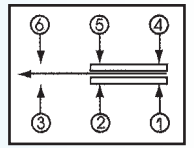

PB-22E78 (SELF-LOCK) PB-22E88 (NON-LOCK)

Rating: 0.1A 30V DC
Function: 2P2T
Operating Force: 350gf ± 100gf

N NON-SHORTING

PBM-0101 (WHITE LEVER / NON-LOCK) PBM-0111 (BLUE LEVER / SELF-LOCK)

Rating: 0.1A 30V DC
Function: 2P2T
Operating Force: 250gf ± 50gf

N NON-SHORTING

PBM-0102 (WHITE LEVER / NON-LOCK) PBM-0112 (BLUE LEVER / SELF-LOCK)

Rating: 0.1A 30V DC
Function: 2P2T
Operating Force: 250gf ± 50gf

N NON-SHORTING

PBM-0103 (WHITE LEVER / NON-LOCK) PBM-0113 (BLUE LEVER / SELF-LOCK)