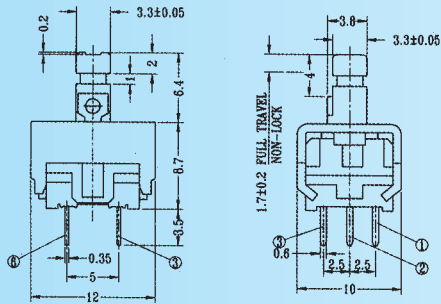

PB-22E78 (SELF-LOCK) PB-22E88 (NON-LOCK)

Rating: 0.1A 30V DC
Function: 2P2T
Operating Force: 350gf ± 100gf

N NON-SHORTING

PBM-0101 (WHITE LEVER / NON-LOCK) PBM-0111 (BLUE LEVER / SELF-LOCK)

Rating: 0.1A 30V DC
Function: 2P2T
Operating Force: 250gf ± 50gf

N NON-SHORTING

PBM-0102 (WHITE LEVER / NON-LOCK) PBM-0112 (BLUE LEVER / SELF-LOCK)

Rating: 0.1A 30V DC
Function: 2P2T
Operating Force: 250gf ± 50gf

N NON-SHORTING

PBM-0103 (WHITE LEVER / NON-LOCK) PBM-0113 (BLUE LEVER / SELF-LOCK)

Rating: 0.1A 30V DC
Function: 2P2T
Operating Force: 250gf ± 50gf

N NON-SHORTING