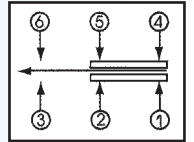

PB-22E78 (SELF-LOCK) PB-22E88 (NON-LOCK)

Rating: 0.1A 30V DC
Function: 2P2T
Operating Force: 350gf ± 100gf

N NON-SHORTING

PBM-0101 (WHITE LEVER / NON-LOCK) PBM-0111 (BLUE LEVER / SELF-LOCK)

Rating: 0.1A 30V DC
Function: 2P2T
Operating Force: 250gf ± 50gf

N NON-SHORTING

PBM-0102 (WHITE LEVER / NON-LOCK) PBM-0112 (BLUE LEVER / SELF-LOCK)

Rating: 0.1A 30V DC
Function: 2P2T
Operating Force: 250gf ± 50gf

N NON-SHORTING

PBM-0103 (WHITE LEVER / NON-LOCK) PBM-0113 (BLUE LEVER / SELF-LOCK)