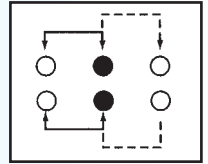

SK-22D25

Rating: 0.3A 50V DC
Function: 2P2T

N NON-SHORTING

Optional Knob type

GE	PG	VA			

SK-22D32

Rating: 0.3A 50V DC
Function: 2P2T

N NON-SHORTING

Optional Knob type

GE	PG	VA			

SK-22D35

Rating: 0.3A 50V DC
Function: 2P2T

S SHORTING

N NON-SHORTING

Optional Knob type

GE					

SK-22D36

Rating: 0.3A 50V DC
Function: 2P2T

S SHORTING

N NON-SHORTING

Optional Knob type

GE					

SK-22D45

Rating: 0.3A 50V DC
Function: 2P2T