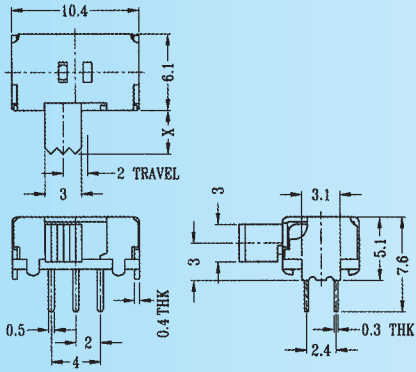

SK-22D25

Rating: 0.3A 50V DC
Function: 2P2T

N NON-SHORTING

Optional Knob type

GE	PG	VA			

SK-22D32

Rating: 0.3A 50V DC
Function: 2P2T

N NON-SHORTING

Optional Knob type

GE	PG	VA			

SK-22D35

Rating: 0.3A 50V DC
Function: 2P2T

S SHORTING

N NON-SHORTING

Optional Knob type

GE					

SK-22D36

Rating: 0.3A 50V DC
Function: 2P2T

S SHORTING

N NON-SHORTING

Optional Knob type

GE					

SK-22D45

Rating: 0.3A 50V DC
Function: 2P2T