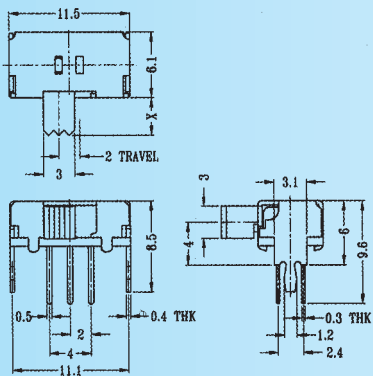

SK-22D25

Rating: 0.3A 50V DC
Function: 2P2T

N NON-SHORTING

Optional Knob type

GE	PG	VA			

SK-22D32

Rating: 0.3A 50V DC
Function: 2P2T

N NON-SHORTING

Optional Knob type

GE	PG	VA			

SK-22D35

Rating: 0.3A 50V DC
Function: 2P2T

S SHORTING

N NON-SHORTING

Optional Knob type

GE					

SK-22D36

Rating: 0.3A 50V DC
Function: 2P2T

S SHORTING

N NON-SHORTING

Optional Knob type

GE					

SK-22D45

Rating: 0.3A 50V DC
Function: 2P2T