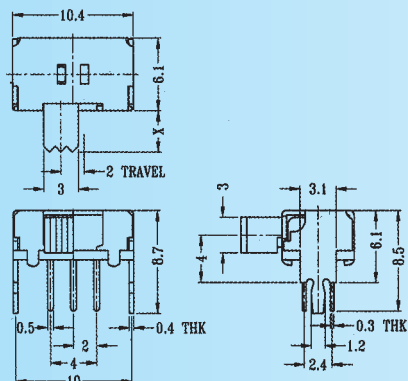

SK-22D36

Rating: 0.3A 50V DC
Function: 2P2T

S SHORTING

N NON-SHORTING

Optional Knob type

GE					

SK-22D45

Rating: 0.3A 50V DC
Function: 2P2T

S SHORTING

N NON-SHORTING

Optional Knob type

GE	PG	VA			