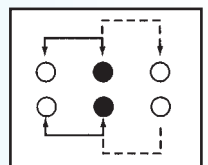

SK-22D36

Rating: 0.3A 50V DC
Function: 2P2T

S SHORTING

N NON-SHORTING

Optional Knob type

GE					

SK-22D45

Rating: 0.3A 50V DC
Function: 2P2T

S SHORTING

N NON-SHORTING

Optional Knob type

GE	PG	VA			