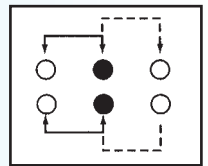

SK-22D25

Rating: 0.3A 50V DC
Function: 2P2T

N NON-SHORTING

Optional Knob type

GE	PG	VA			

SK-22D32

Rating: 0.3A 50V DC
Function: 2P2T

N NON-SHORTING

Optional Knob type

GE	PG	VA			

SK-22D35

Rating: 0.3A 50V DC
Function: 2P2T

S SHORTING

N NON-SHORTING

Optional Knob type

GE					

SK-22D36

Rating: 0.3A 50V DC
Function: 2P2T

S SHORTING

N NON-SHORTING

Optional Knob type

GE					

SK-22D45

Rating: 0.3A 50V DC
Function: 2P2T