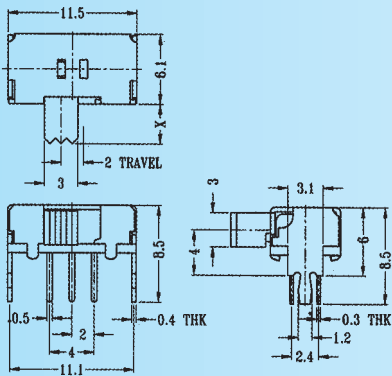

Optional Knob type

GE	PG	VA			

SK-22D35

Rating: 0.3A 50V DC
Function: 2P2T

S SHORTING

N NON-SHORTING

Optional Knob type

GE					

SK-22D36

Rating: 0.3A 50V DC
Function: 2P2T

S SHORTING

N NON-SHORTING

Optional Knob type

GE					

SK-22D45

Rating: 0.3A 50V DC
Function: 2P2T