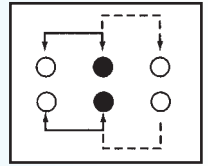

SK-22D25

Rating: 0.3A 50V DC
Function: 2P2T

N NON-SHORTING

Optional Knob type

GE	PG	VA			

SK-22D32

Rating: 0.3A 50V DC
Function: 2P2T

N NON-SHORTING

Optional Knob type

GE	PG	VA			

SK-22D35

Rating: 0.3A 50V DC
Function: 2P2T

S SHORTING

N NON-SHORTING

Optional Knob type

GE					

SK-22D36

Rating: 0.3A 50V DC
Function: 2P2T

S SHORTING

N NON-SHORTING

Optional Knob type

GE					

SK-22D45

Rating: 0.3A 50V DC
Function: 2P2T