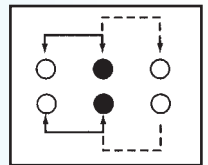

Optional Knob type

GE	PG	VA			

SK-22D35

Rating: 0.3A 50V DC
Function: 2P2T

S SHORTING

N NON-SHORTING

Optional Knob type

GE					

SK-22D36

Rating: 0.3A 50V DC
Function: 2P2T

S SHORTING

N NON-SHORTING

Optional Knob type

GE					

SK-22D45

Rating: 0.3A 50V DC
Function: 2P2T