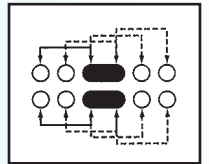

SK-24F01 (L 3 R 2)

Rating: 0.3A 50V DC
Function: 2P4T

S SHORTING

Optional Knob type

GE	MX	AY	NT		

SK-24H02 (L 3 R 2)

Rating: 0.3A 50V DC
Function: 2P4T

S SHORTING

Optional Knob type

GE	MX	AY	NT		

SK-24H04 (L 3 R 2)

Rating: 0.3A 50V DC
Function: 2P4T

S SHORTING

Optional Knob type

GE	MX	AY	NT		

SK-42C04 **N** NON-SHORTING

SK-42C14 **S** SHORTING

Rating: 0.3A 50V DC
Function: 4P2T

Optional Knob type

GE	VA				

SK-42C06 **N** NON-SHORTING

SK-42C16 **S** SHORTING

Rating: 0.3A 50V DC
Function: 4P2T

Optional Knob type