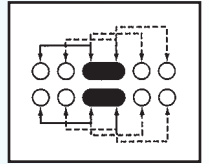

SK-24F01 (L 3 R 2)

Rating: 0.3A 50V DC
Function: 2P4T

S SHORTING

Optional Knob type

GE	MX	AY	NT		

SK-24H02 (L 3 R 2)

Rating: 0.3A 50V DC
Function: 2P4T

S SHORTING

Optional Knob type

GE	MX	AY	NT		

SK-24H04 (L 3 R 2)

Rating: 0.3A 50V DC
Function: 2P4T

S SHORTING

Optional Knob type

GE	MX	AY	NT		

SK-42C04 **N** NON-SHORTING