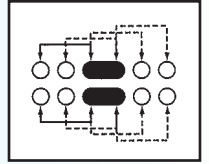

SK-24F01 (L 3 R 2)

Rating: 0.3A 50V DC
Function: 2P4T

S SHORTING

Optional Knob type

GE	MX	AY	NT		

SK-24H02 (L 3 R 2)

Rating: 0.3A 50V DC
Function: 2P4T

S SHORTING

Optional Knob type

GE	MX	AY	NT		

SK-24H04 (L 3 R 2)

Rating: 0.3A 50V DC
Function: 2P4T

S SHORTING

Optional Knob type

GE	MX	AY	NT		

SK-42C04 **N** NON-SHORTING