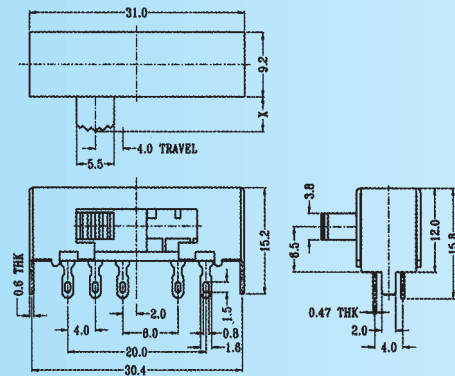

SK-24F01 (L 3 R 2)

Rating: 0.3A 50V DC
Function: 2P4T

S SHORTING

Optional Knob type

GE	MX	AY	NT		

SK-24H02 (L 3 R 2)

Rating: 0.3A 50V DC
Function: 2P4T

S SHORTING

Optional Knob type

GE	MX	AY	NT		

SK-24H04 (L 3 R 2)

Rating: 0.3A 50V DC
Function: 2P4T

S SHORTING

Optional Knob type

GE	MX	AY	NT		

SK-42C04 **N** NON-SHORTING

SK-42C14 **S** SHORTING

Rating: 0.3A 50V DC
Function: 4P2T

Optional Knob type

GE	VA				

SK-42C06 **N** NON-SHORTING

SK-42C16 **S** SHORTING

Rating: 0.3A 50V DC
Function: 4P2T

Optional Knob type