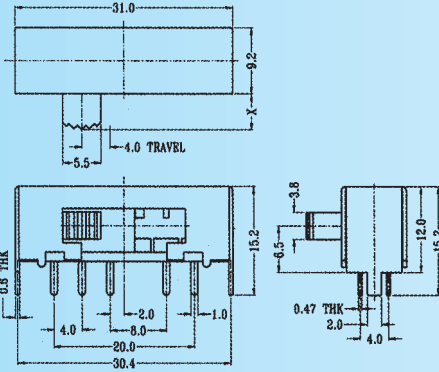

SK-24F01 (L 3 R 2)

Rating: 0.3A 50V DC
Function: 2P4T

S SHORTING

Optional Knob type

GE	MX	AY	NT		

SK-24H02 (L 3 R 2)

Rating: 0.3A 50V DC
Function: 2P4T

S SHORTING

Optional Knob type

GE	MX	AY	NT		

SK-24H04 (L 3 R 2)

Rating: 0.3A 50V DC
Function: 2P4T

S SHORTING

Optional Knob type

GE	MX	AY	NT		

SK-42C04 **N** NON-SHORTING

SK-42C14 **S** SHORTING

Rating: 0.3A 50V DC
Function: 4P2T

Optional Knob type

GE	VA				

SK-42C06 **N** NON-SHORTING

SK-42C16 **S** SHORTING

Rating: 0.3A 50V DC
Function: 4P2T

Optional Knob type