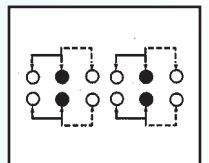

SK-42C14 **S** SHORTING

Rating: 0.3A 50V DC
Function: 4P2T

Optional Knob type

GE	VA				

SK-42C06 **N** NON-SHORTING

SK-42C16 **S** SHORTING

Rating: 0.3A 50V DC
Function: 4P2T

Optional Knob type