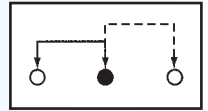

**SS-12D18**

Rating: 0.5A 50V DC  
Function: 1P2T

**N** NON-SHORTING

Optional Knob type

VA	GE				

**SS-12D21**

Rating: 0.5A 50V DC  
Function: 1P2T

**N** NON-SHORTING

Optional Knob type

TB					

**SS-12D22**

Rating: 0.5A 50V DC  
Function: 1P2T

**N** NON-SHORTING

Optional Knob type

VA	TA	GE			

**SS-12D23**