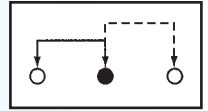

**SS-12D18**

Rating: 0.5A 50V DC  
Function: 1P2T

**N** NON-SHORTING

Optional Knob type

VA	GE				

**SS-12D21**

Rating: 0.5A 50V DC  
Function: 1P2T

**N** NON-SHORTING