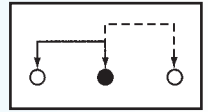

**SS-12D18**

Rating: 0.5A 50V DC  
Function: 1P2T

**N** NON-SHORTING

Optional Knob type

VA	GE				

**SS-12D21**

Rating: 0.5A 50V DC  
Function: 1P2T

**N** NON-SHORTING

Optional Knob type

TB					

**SS-12D22**

Rating: 0.5A 50V DC  
Function: 1P2T

**N** NON-SHORTING

Optional Knob type

VA	TA	GE			

**SS-12D23**