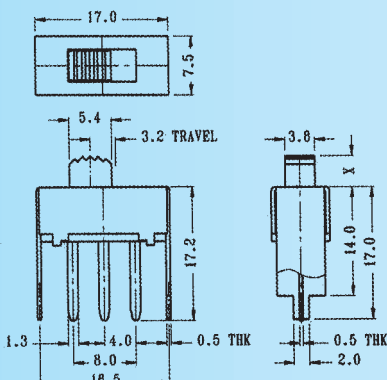

Optional Knob type

GD	GE	GA			

SS-12F07

Rating: 0.5A 50V DC

Function: 1P2T

N NON-SHORTING

Optional Knob type

GA	GE	GD	TA	AT	NT
MX					

SS-12F08

Rating: 0.5A 50V DC

Function: 1P2T

N NON-SHORTING

Optional Knob type

GA	GE	GD	TA	AT	NT
MX					