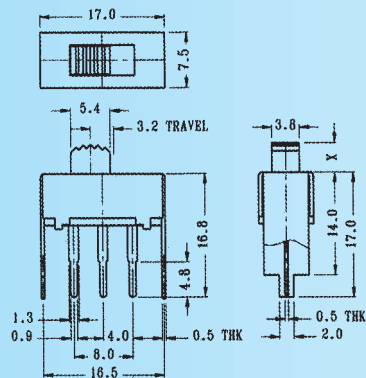

Function: 1P2T

N NON-SHORTING

Optional Knob type

GA	GE	GD	TA	AT	NT
MX					

SS-12F06

Rating: 0.5A 50V DC

Function: 1P2T

N NON-SHORTING

Optional Knob type

GD	GE	GA			

SS-12F07

Rating: 0.5A 50V DC

Function: 1P2T

N NON-SHORTING

Optional Knob type

GA	GE	GD	TA	AT	NT
MX					

SS-12F08

Rating: 0.5A 50V DC

Function: 1P2T

N NON-SHORTING

Optional Knob type

GA	GE	GD	TA	AT	NT
MX					