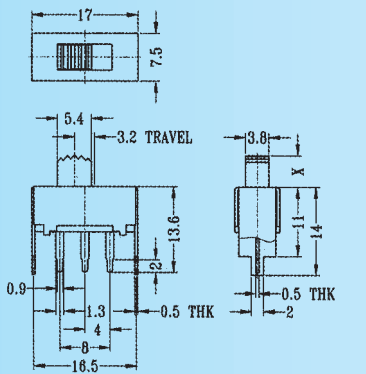

SS-12F03

Rating: 0.5A 50V DC

Function: 1P2T

N NON-SHORTING

Optional Knob type

GA	GE	GD	TA	AT	NT
MX					

SS-12F04

Rating: 0.5A 50V DC

Function: 1P2T

N NON-SHORTING

Optional Knob type

GA	GE	GD	TA	AT	NT
MX					

SS-12F06

Rating: 0.5A 50V DC

Function: 1P2T

N NON-SHORTING

Optional Knob type

GD	GE	GA			

SS-12F07

Rating: 0.5A 50V DC

Function: 1P2T

N NON-SHORTING

Optional Knob type

GA	GE	GD	TA	AT	NT
MX					

SS-12F08

Rating: 0.5A 50V DC

Function: 1P2T

N NON-SHORTING

Optional Knob type

GA	GE	GD	TA	AT	NT
MX					