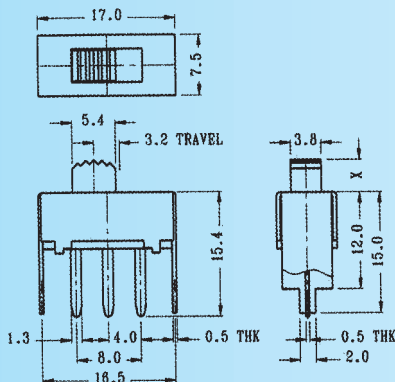

SS-12F03

Rating: 0.5A 50V DC

Function: 1P2T

N NON-SHORTING

Optional Knob type

GA	GE	GD	TA	AT	NT
MX					

SS-12F04

Rating: 0.5A 50V DC

Function: 1P2T

N NON-SHORTING

Optional Knob type

GA	GE	GD	TA	AT	NT
MX					

SS-12F06

Rating: 0.5A 50V DC

Function: 1P2T

N NON-SHORTING

Optional Knob type

GD	GE	GA			

SS-12F07

Rating: 0.5A 50V DC

Function: 1P2T

N NON-SHORTING

Optional Knob type

GA	GE	GD	TA	AT	NT
MX					

SS-12F08

Rating: 0.5A 50V DC

Function: 1P2T

N NON-SHORTING

Optional Knob type

GA	GE	GD	TA	AT	NT
MX					