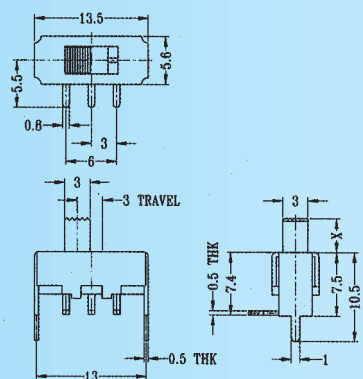

Optional Knob type

GA	VA	GE	AT	NY	

SS-12F38

Rating: 0.5A 50V DC
Function: 1P2T

N NON-SHORTING

Optional Knob type

GA	VA	AT	NY		

SS-12F39

Rating: 0.5A 50V DC
Function: 1P2T

N NON-SHORTING

Optional Knob type

GA	VA	AT	NY		

SS-12F40

Rating: 0.5A 50V DC
Function: 1P2T

N NON-SHORTING

Optional Knob type