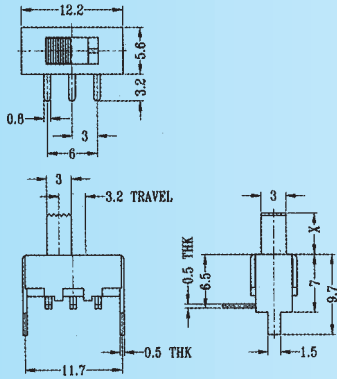

SS-12F36

Rating: 0.5A 50V DC
Function: 1P2T

N NON-SHORTING

Optional Knob type

GE	VA				

SS-12F37

Rating: 0.5A 50V DC
Function: 1P2T

N NON-SHORTING

Optional Knob type

GA	VA	GE	AT	NY	

SS-12F38

Rating: 0.5A 50V DC
Function: 1P2T

N NON-SHORTING

Optional Knob type

GA	VA	AT	NY		

SS-12F39

Rating: 0.5A 50V DC
Function: 1P2T

N NON-SHORTING

Optional Knob type

GA	VA	AT	NY		

SS-12F40

Rating: 0.5A 50V DC
Function: 1P2T

N NON-SHORTING

Optional Knob type