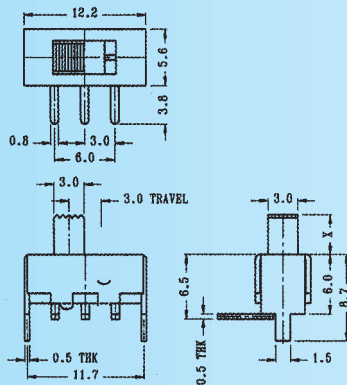

Optional Knob type

GA	VA	GE	AT	NY	

SS-12F38

Rating: 0.5A 50V DC
Function: 1P2T

N NON-SHORTING

Optional Knob type

GA	VA	AT	NY		

SS-12F39

Rating: 0.5A 50V DC
Function: 1P2T

N NON-SHORTING

Optional Knob type

GA	VA	AT	NY		

SS-12F40

Rating: 0.5A 50V DC
Function: 1P2T

N NON-SHORTING

Optional Knob type