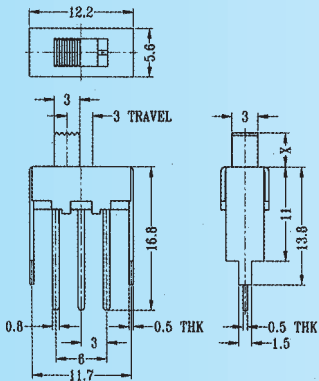

SS-12F36

Rating: 0.5A 50V DC
Function: 1P2T

N NON-SHORTING

Optional Knob type

GE	VA				

SS-12F37

Rating: 0.5A 50V DC
Function: 1P2T

N NON-SHORTING

Optional Knob type

GA	VA	GE	AT	NY	

SS-12F38

Rating: 0.5A 50V DC
Function: 1P2T

N NON-SHORTING

Optional Knob type

GA	VA	AT	NY		

SS-12F39

Rating: 0.5A 50V DC
Function: 1P2T

N NON-SHORTING

Optional Knob type

GA	VA	AT	NY		

SS-12F40

Rating: 0.5A 50V DC
Function: 1P2T

N NON-SHORTING

Optional Knob type