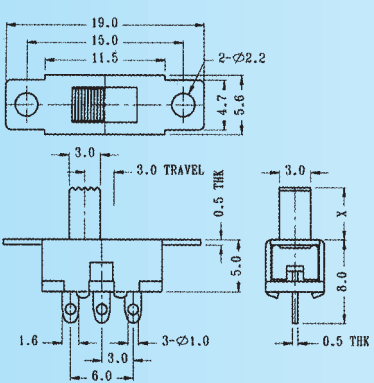

Rating: 0.5A 50V DC
Function: 1P2T

N NON-SHORTING

Optional Knob type

GE	VA	AT	NY		

SS-12F60

Rating: 0.5A 50V DC
Function: 1P2T

N NON-SHORTING

Optional Knob type