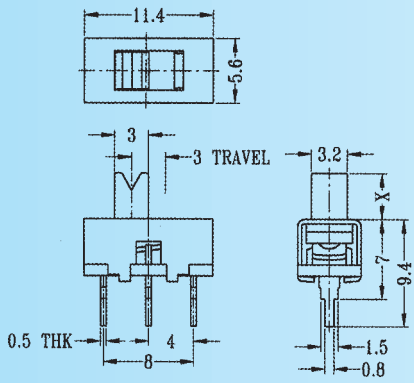

SS-12F56

Rating: 0.5A 50V DC
Function: 1P2T

N NON-SHORTING

Optional Knob type

VA	GE				

SS-12F57

Rating: 0.5A 50V DC
Function: 1P2T

N NON-SHORTING

Optional Knob type

GE	VA				

SS-12F58

Rating: 0.5A 50V DC
Function: 1P2T

N NON-SHORTING

Optional Knob type

GA	VA	GE	AT	NY	

SS-12F59

Rating: 0.5A 50V DC
Function: 1P2T

N NON-SHORTING

Optional Knob type

GE	VA	AT	NY		

SS-12F60

Rating: 0.5A 50V DC
Function: 1P2T

N NON-SHORTING

Optional Knob type