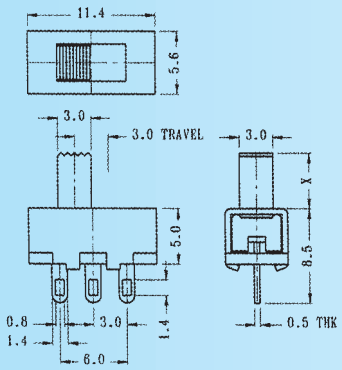

SS-12F56

Rating: 0.5A 50V DC
Function: 1P2T

N NON-SHORTING

Optional Knob type

VA	GE				

SS-12F57

Rating: 0.5A 50V DC
Function: 1P2T

N NON-SHORTING

Optional Knob type

GE	VA				

SS-12F58

Rating: 0.5A 50V DC
Function: 1P2T

N NON-SHORTING

Optional Knob type

GA	VA	GE	AT	NY	

SS-12F59

Rating: 0.5A 50V DC
Function: 1P2T

N NON-SHORTING

Optional Knob type

GE	VA	AT	NY		

SS-12F60

Rating: 0.5A 50V DC
Function: 1P2T

N NON-SHORTING

Optional Knob type