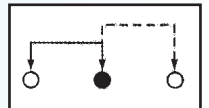

SS-12F56

Rating: 0.5A 50V DC
Function: 1P2T

N NON-SHORTING

Optional Knob type

VA	GE				

SS-12F57

Rating: 0.5A 50V DC
Function: 1P2T

N NON-SHORTING

Optional Knob type

GE	VA				

SS-12F58

Rating: 0.5A 50V DC
Function: 1P2T

N NON-SHORTING

Optional Knob type

GA	VA	GE	AT	NY	

SS-12F59