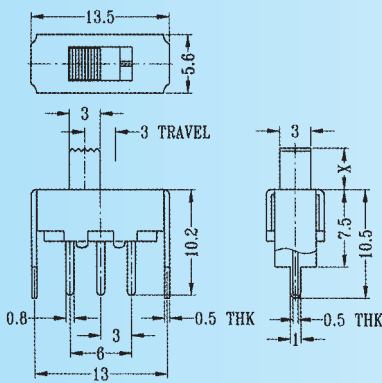

SS-12F56

Rating: 0.5A 50V DC
Function: 1P2T

N NON-SHORTING

Optional Knob type

VA	GE				

SS-12F57

Rating: 0.5A 50V DC
Function: 1P2T

N NON-SHORTING

Optional Knob type

GE	VA				

SS-12F58

Rating: 0.5A 50V DC
Function: 1P2T

N NON-SHORTING

Optional Knob type

GA	VA	GE	AT	NY	

SS-12F59

Rating: 0.5A 50V DC
Function: 1P2T

N NON-SHORTING

Optional Knob type

GE	VA	AT	NY		

SS-12F60

Rating: 0.5A 50V DC
Function: 1P2T

N NON-SHORTING

Optional Knob type