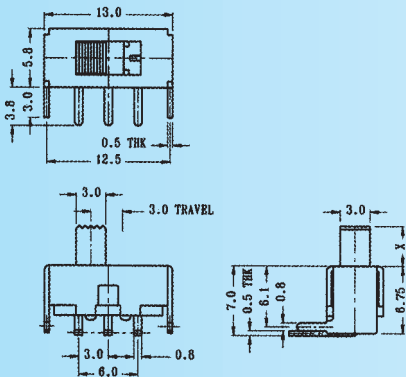

**SS-12F132**

Rating: 0.5A 50V DC  
Function: 1P2T

**N** NON-SHORTING

Optional Knob type

GD	GE	GA			

**SS-12F137**

Rating: 0.5A 50V DC  
Function: 1P2T

**S** SHORTING

**N** NON-SHORTING

Optional Knob type

GE	VA				

**SS-12F143**

Rating: 0.5A 50V DC  
Function: 1P2T

**N** NON-SHORTING

Optional Knob type

GE	VA				

**SS-12F147**

Rating: 0.5A 50V DC  
Function: 1P2T

**N** NON-SHORTING

Optional Knob type

GE	VA	AT	NY		

**SS-12F155**

Rating: 0.5A 50V DC  
Function: 1P2T

**N** NON-SHORTING