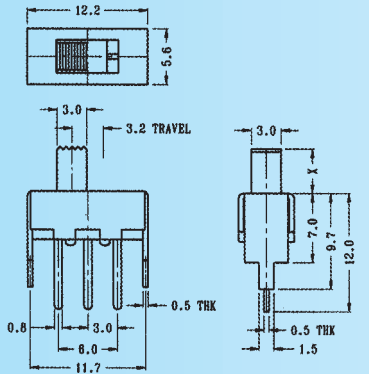

**SS-12F132**

Rating: 0.5A 50V DC  
Function: 1P2T

**N** NON-SHORTING

Optional Knob type

GD	GE	GA			

**SS-12F137**

Rating: 0.5A 50V DC  
Function: 1P2T

**S** SHORTING

**N** NON-SHORTING

Optional Knob type

GE	VA				

**SS-12F143**

Rating: 0.5A 50V DC  
Function: 1P2T

**N** NON-SHORTING

Optional Knob type

GE	VA				

**SS-12F147**

Rating: 0.5A 50V DC  
Function: 1P2T

**N** NON-SHORTING

Optional Knob type

GE	VA	AT	NY		

**SS-12F155**

Rating: 0.5A 50V DC  
Function: 1P2T

**N** NON-SHORTING