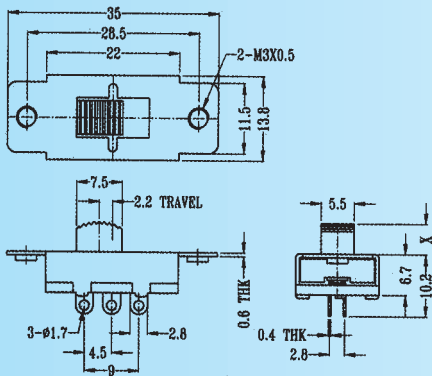

**SS-13D04**

Rating: 1A 250V AC  
Function: 1P3T

**N** NON-SHORTING

Optional Knob type

<b>GD</b>					

**SS-13D05**

Rating: 1A 250V AC  
Function: 1P3T

**N** NON-SHORTING

Optional Knob type

<b>GD</b>					

**SS-13D06**

Rating: 1A 250V AC  
Function: 1P3T

**N** NON-SHORTING

Optional Knob type

<b>GD</b>					

**SS-13D11**

Rating: 0.3A 50V DC  
Function: 1P3T

**S** SHORTING

Optional Knob type

<b>VA</b>	<b>GE</b>				

**SS-13D13**

Rating: 0.3A 50V DC  
Function: 1P3T

**S** SHORTING

Optional Knob type