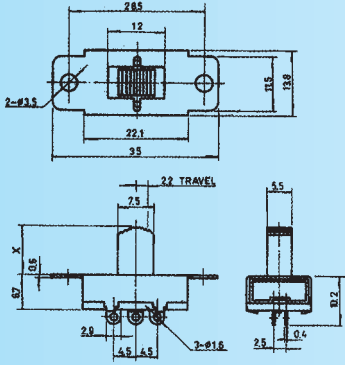

**SS-13D04**

Rating: 1A 250V AC  
Function: 1P3T

**N** NON-SHORTING

Optional Knob type

<b>GD</b>					

**SS-13D05**

Rating: 1A 250V AC  
Function: 1P3T

**N** NON-SHORTING

Optional Knob type

<b>GD</b>					

**SS-13D06**

Rating: 1A 250V AC  
Function: 1P3T

**N** NON-SHORTING

Optional Knob type

<b>GD</b>					

**SS-13D11**

Rating: 0.3A 50V DC  
Function: 1P3T

**S** SHORTING

Optional Knob type

<b>VA</b>	<b>GE</b>				

**SS-13D13**

Rating: 0.3A 50V DC  
Function: 1P3T

**S** SHORTING

Optional Knob type