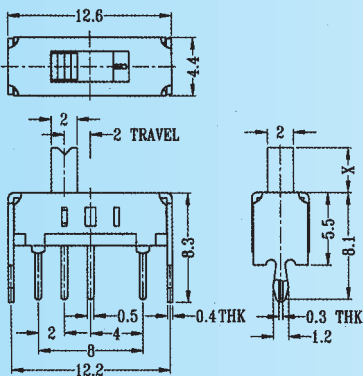

SS-13D11

Rating: 0.3A 50V DC
Function: 1P3T

S SHORTING

Optional Knob type

VA	GE