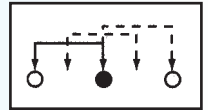

**SS-13D04**

Rating: 1A 250V AC  
Function: 1P3T

**N** NON-SHORTING

Optional Knob type

<b>GD</b>					

**SS-13D05**

Rating: 1A 250V AC  
Function: 1P3T

**N** NON-SHORTING