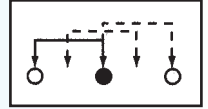

**SS-13D04**

Rating: 1A 250V AC  
Function: 1P3T

**N** NON-SHORTING

Optional Knob type

<b>GD</b>					

**SS-13D05**

Rating: 1A 250V AC  
Function: 1P3T

**N** NON-SHORTING