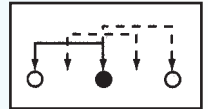

N NON-SHORTING

Optional Knob type

GD