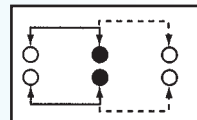

SS-22F04

Rating: 0.5A 50V DC
Function: 2P2T

N NON-SHORTING

Optional Knob type

AY	NT	GE			

SS-22F05

Rating: 0.3A 50V DC
Function: 2P2T

N NON-SHORTING

Optional Knob type

GE	NT				

SS-22F06

Rating: 0.5A 50V DC
Function: 2P2T

N NON-SHORTING

Optional Knob type

UB	GA	AT	NY	GE	GD
TA	MX				

SS-22F07

Rating: 0.5A 50V DC
Function: 2P2T

N NON-SHORTING

Optional Knob type

UB	GA	AT	NY	GE	GD
TA	MX				

SS-22F08

Rating: 0.5A 50V DC
Function: 2P2T

N NON-SHORTING

Optional Knob type