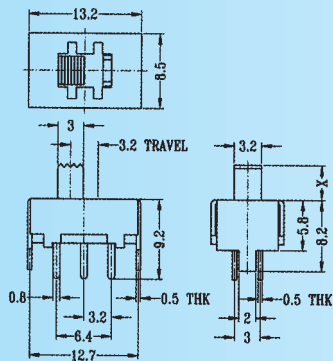

SS-22F04

Rating: 0.5A 50V DC
Function: 2P2T

N NON-SHORTING

Optional Knob type

AY	NT	GE			

SS-22F05

Rating: 0.3A 50V DC
Function: 2P2T

N NON-SHORTING

Optional Knob type

GE	NT				

SS-22F06

Rating: 0.5A 50V DC
Function: 2P2T

N NON-SHORTING

Optional Knob type

UB	GA	AT	NY	GE	GD
TA	MX				

SS-22F07

Rating: 0.5A 50V DC
Function: 2P2T

N NON-SHORTING

Optional Knob type

UB	GA	AT	NY	GE	GD
TA	MX				

SS-22F08

Rating: 0.5A 50V DC
Function: 2P2T

N NON-SHORTING

Optional Knob type