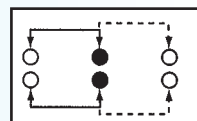

SS-22F04

Rating: 0.5A 50V DC
Function: 2P2T

N NON-SHORTING

Optional Knob type

AY	NT	GE			

SS-22F05

Rating: 0.3A 50V DC
Function: 2P2T

N NON-SHORTING

Optional Knob type

GE	NT				

SS-22F06

Rating: 0.5A 50V DC
Function: 2P2T

N NON-SHORTING

Optional Knob type

UB	GA	AT	NY	GE	GD
TA	MX				

SS-22F07

Rating: 0.5A 50V DC
Function: 2P2T

N NON-SHORTING

Optional Knob type

UB	GA	AT	NY	GE	GD
TA	MX				

SS-22F08

Rating: 0.5A 50V DC
Function: 2P2T

N NON-SHORTING

Optional Knob type