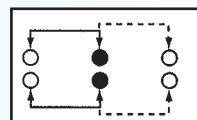

SS-22F04

Rating: 0.5A 50V DC
Function: 2P2T

N NON-SHORTING

Optional Knob type

AY	NT	GE			

SS-22F05

Rating: 0.3A 50V DC
Function: 2P2T

N NON-SHORTING

Optional Knob type

GE	NT				

SS-22F06

Rating: 0.5A 50V DC
Function: 2P2T

N NON-SHORTING

Optional Knob type

UB	GA	AT	NY	GE	GD
TA	MX				

SS-22F07

Rating: 0.5A 50V DC
Function: 2P2T

N NON-SHORTING

Optional Knob type

UB	GA	AT	NY	GE	GD
TA	MX				

SS-22F08

Rating: 0.5A 50V DC
Function: 2P2T

N NON-SHORTING

Optional Knob type