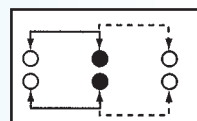

Optional Knob type

GE	NT				

SS-22F06

Rating: 0.5A 50V DC
Function: 2P2T

N NON-SHORTING

Optional Knob type

UB	GA	AT	NY	GE	GD
TA	MX				

SS-22F07

Rating: 0.5A 50V DC
Function: 2P2T

N NON-SHORTING

Optional Knob type

UB	GA	AT	NY	GE	GD
TA	MX				

SS-22F08

Rating: 0.5A 50V DC
Function: 2P2T

N NON-SHORTING

Optional Knob type