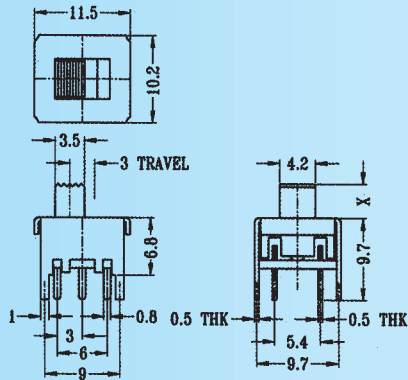

SS-22F04

Rating: 0.5A 50V DC
Function: 2P2T

N NON-SHORTING

Optional Knob type

AY	NT	GE			

SS-22F05

Rating: 0.3A 50V DC
Function: 2P2T

N NON-SHORTING

Optional Knob type

GE	NT				

SS-22F06

Rating: 0.5A 50V DC
Function: 2P2T

N NON-SHORTING

Optional Knob type

UB	GA	AT	NY	GE	GD
TA	MX				

SS-22F07

Rating: 0.5A 50V DC
Function: 2P2T

N NON-SHORTING

Optional Knob type

UB	GA	AT	NY	GE	GD
TA	MX				

SS-22F08

Rating: 0.5A 50V DC
Function: 2P2T

N NON-SHORTING

Optional Knob type