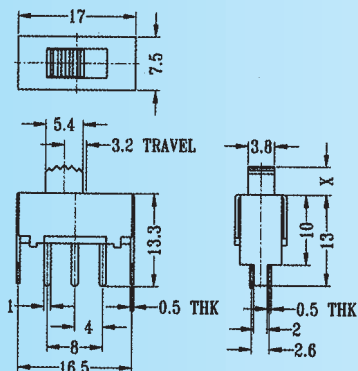

Rating: 0.5A 50V DC
Function: 2P2T

N NON-SHORTING

Optional Knob type

UB	GA	AT	NY	GE	GD
TA	MX				

SS-22F08

Rating: 0.5A 50V DC
Function: 2P2T

N NON-SHORTING

Optional Knob type