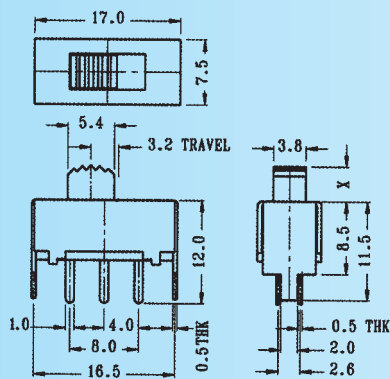

Optional Knob type

GE	NT				

SS-22F06

Rating: 0.5A 50V DC
Function: 2P2T

N NON-SHORTING

Optional Knob type

UB	GA	AT	NY	GE	GD
TA	MX				

SS-22F07

Rating: 0.5A 50V DC
Function: 2P2T

N NON-SHORTING

Optional Knob type

UB	GA	AT	NY	GE	GD
TA	MX				

SS-22F08

Rating: 0.5A 50V DC
Function: 2P2T

N NON-SHORTING

Optional Knob type