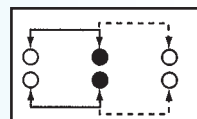

Rating: 0.5A 50V DC
Function: 2P2T

N NON-SHORTING

Optional Knob type

UB	GA	AT	NY	GE	GD
TA	MX				

SS-22F08

Rating: 0.5A 50V DC
Function: 2P2T

N NON-SHORTING

Optional Knob type