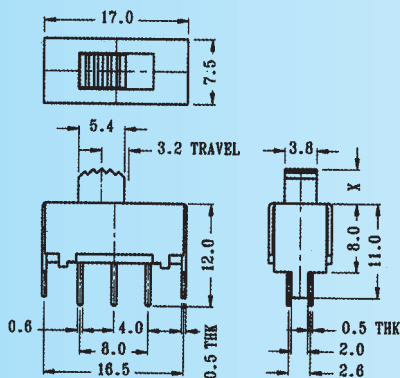

SS-22F04

Rating: 0.5A 50V DC
Function: 2P2T

N NON-SHORTING

Optional Knob type

AY	NT	GE			

SS-22F05

Rating: 0.3A 50V DC
Function: 2P2T

N NON-SHORTING

Optional Knob type

GE	NT				

SS-22F06

Rating: 0.5A 50V DC
Function: 2P2T

N NON-SHORTING

Optional Knob type

UB	GA	AT	NY	GE	GD
TA	MX				

SS-22F07

Rating: 0.5A 50V DC
Function: 2P2T

N NON-SHORTING

Optional Knob type

UB	GA	AT	NY	GE	GD
TA	MX				

SS-22F08

Rating: 0.5A 50V DC
Function: 2P2T

N NON-SHORTING

Optional Knob type