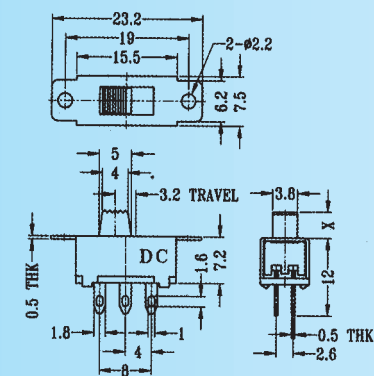

Function: 2P2T

N NON-SHORTING

Optional Knob type

TA	UB	GA	AT	NY	GE
GD	MX				

SS-22F51

Rating: 0.5A 50V DC

Function: 2P2T

N NON-SHORTING

Optional Knob type

GA	GE	UB	GD	TA	AT
NY	MX				

SS-22F52

Rating: 0.5A 50V DC

Function: 2P2T

N NON-SHORTING

Optional Knob type

GA	GE	UB	GD	TA	AT
NY	MX				

SS-22F54

Rating: 0.5A 50V DC

Function: 2P2T

N NON-SHORTING

Optional Knob type

GA	GE	UB	GD	TA	AT
NY	MX				