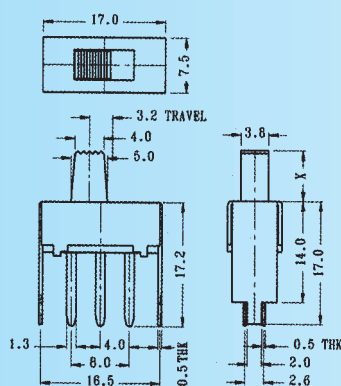

Function: 2P2T

N NON-SHORTING

Optional Knob type

TA	UB	GA	AT	NY	GE
GD	MX				

SS-22F51

Rating: 0.5A 50V DC

Function: 2P2T

N NON-SHORTING

Optional Knob type

GA	GE	UB	GD	TA	AT
NY	MX				

SS-22F52

Rating: 0.5A 50V DC

Function: 2P2T

N NON-SHORTING

Optional Knob type

GA	GE	UB	GD	TA	AT
NY	MX				

SS-22F54

Rating: 0.5A 50V DC

Function: 2P2T

N NON-SHORTING

Optional Knob type

GA	GE	UB	GD	TA	AT
NY	MX				