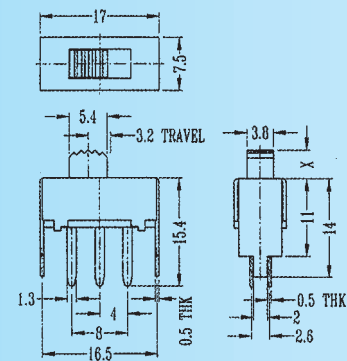

SS-22F48

Rating: 0.5A 50V DC

Function: 2P2T

N NON-SHORTING

Optional Knob type

TA	UB	GA	AT	NY	GD
GE	MX				

SS-22F50

Rating: 0.5A 50V DC

Function: 2P2T

N NON-SHORTING

Optional Knob type

TA	UB	GA	AT	NY	GE
GD	MX				

SS-22F51

Rating: 0.5A 50V DC

Function: 2P2T

N NON-SHORTING

Optional Knob type

GA	GE	UB	GD	TA	AT
NY	MX				

SS-22F52

Rating: 0.5A 50V DC

Function: 2P2T

N NON-SHORTING

Optional Knob type

GA	GE	UB	GD	TA	AT
NY	MX				

SS-22F54

Rating: 0.5A 50V DC

Function: 2P2T

N NON-SHORTING

Optional Knob type

GA	GE	UB	GD	TA	AT
NY	MX				