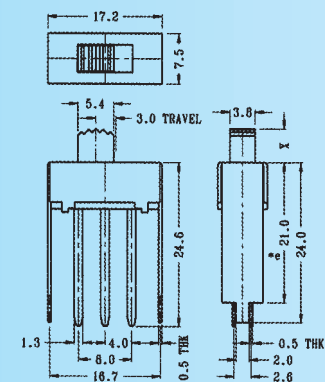

SS-22F48

Rating: 0.5A 50V DC

Function: 2P2T

N NON-SHORTING

Optional Knob type

TA	UB	GA	AT	NY	GD
GE	MX				

SS-22F50

Rating: 0.5A 50V DC

Function: 2P2T

N NON-SHORTING

Optional Knob type

TA	UB	GA	AT	NY	GE
GD	MX				

SS-22F51

Rating: 0.5A 50V DC

Function: 2P2T

N NON-SHORTING

Optional Knob type

GA	GE	UB	GD	TA	AT
NY	MX				

SS-22F52

Rating: 0.5A 50V DC

Function: 2P2T

N NON-SHORTING

Optional Knob type

GA	GE	UB	GD	TA	AT
NY	MX				

SS-22F54

Rating: 0.5A 50V DC

Function: 2P2T

N NON-SHORTING

Optional Knob type

GA	GE	UB	GD	TA	AT
NY	MX				