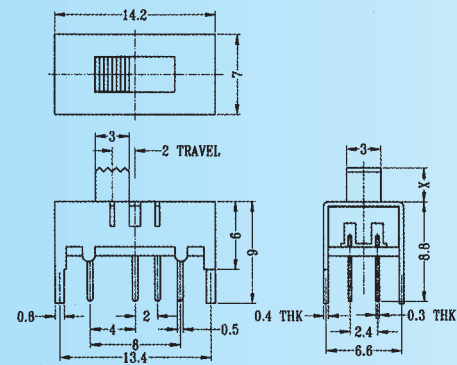

SS-23D13

Rating: 0.3A 50V DC
Function: 2P3T

Optional Knob type

GE	PG	VA			

SS-23D14

Rating: 0.3A 50V DC
Function: 2P3T

S SHORTING

Optional Knob type

GD	TA	NT	AY	GE	

SS-23D15

Rating: 0.3A 50V DC
Function: 2P3T

S SHORTING

Optional Knob type

GE					

SS-23D16

Rating: 0.3A 50V DC
Function: 2P3T

N NON-SHORTING

Optional Knob type

GE	PG	VA			

SS-23D21

Rating: 0.3A 50V DC
Function: 2P3T

S SHORTING

Optional Knob type

GD	TA	GE			