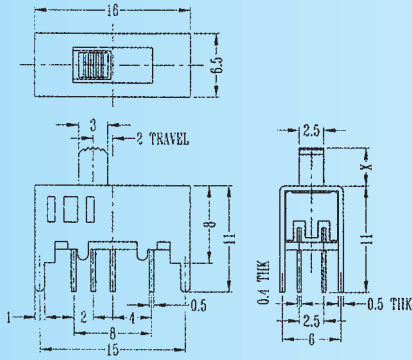

SS-23D13

Rating: 0.3A 50V DC
Function: 2P3T

Optional Knob type

GE	PG	VA			

SS-23D14

Rating: 0.3A 50V DC
Function: 2P3T

S SHORTING

Optional Knob type

GD	TA	NT	AY	GE	

SS-23D15

Rating: 0.3A 50V DC
Function: 2P3T

S SHORTING

Optional Knob type

GE					

SS-23D16

Rating: 0.3A 50V DC
Function: 2P3T

N NON-SHORTING

Optional Knob type

GE	PG	VA			

SS-23D21

Rating: 0.3A 50V DC
Function: 2P3T

S SHORTING

Optional Knob type

GD	TA	GE			