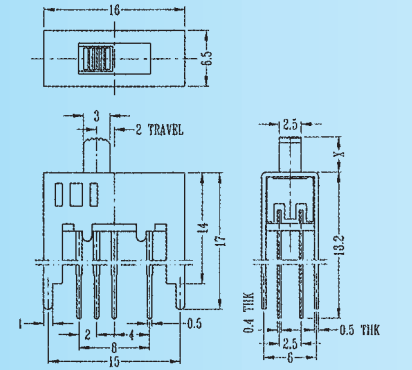

SS-23D13

Rating: 0.3A 50V DC
Function: 2P3T

Optional Knob type

GE	PG	VA			

SS-23D14

Rating: 0.3A 50V DC
Function: 2P3T

S SHORTING

Optional Knob type

GD	TA	NT	AY	GE	

SS-23D15

Rating: 0.3A 50V DC
Function: 2P3T

S SHORTING

Optional Knob type

GE					

SS-23D16

Rating: 0.3A 50V DC
Function: 2P3T

N NON-SHORTING

Optional Knob type

GE	PG	VA			

SS-23D21

Rating: 0.3A 50V DC
Function: 2P3T

S SHORTING

Optional Knob type

GD	TA	GE			