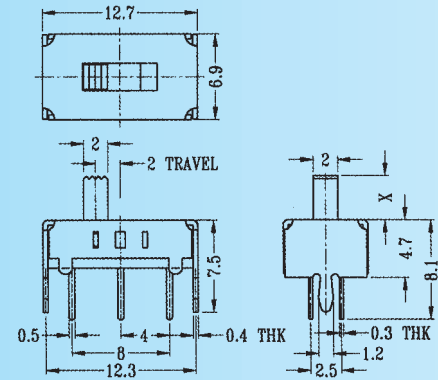

GD	TA	NT	AY	GE	

SS-23D15

Rating: 0.3A 50V DC
Function: 2P3T

S SHORTING

Optional Knob type

GE					

SS-23D16

Rating: 0.3A 50V DC
Function: 2P3T

N NON-SHORTING

Optional Knob type

GE	PG	VA			

SS-23D21

Rating: 0.3A 50V DC
Function: 2P3T

S SHORTING

Optional Knob type

GD	TA	GE			