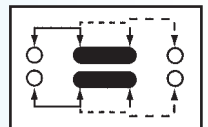

GD	TA	NT	AY	GE	

SS-23D15

Rating: 0.3A 50V DC
Function: 2P3T

S SHORTING

Optional Knob type

GE					

SS-23D16

Rating: 0.3A 50V DC
Function: 2P3T