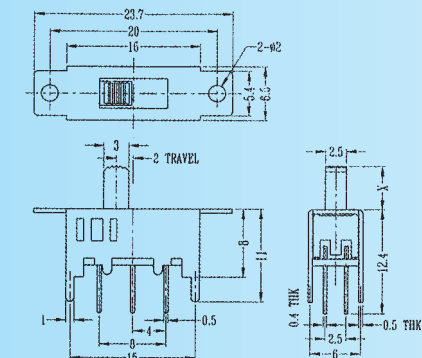

SS-23D13

Rating: 0.3A 50V DC
Function: 2P3T

Optional Knob type

GE	PG	VA			

SS-23D14

Rating: 0.3A 50V DC
Function: 2P3T

S SHORTING

Optional Knob type

GD	TA	NT	AY	GE	

SS-23D15

Rating: 0.3A 50V DC
Function: 2P3T

S SHORTING

Optional Knob type

GE					

SS-23D16

Rating: 0.3A 50V DC
Function: 2P3T

N NON-SHORTING

Optional Knob type

GE	PG	VA			

SS-23D21

Rating: 0.3A 50V DC
Function: 2P3T

S SHORTING

Optional Knob type

GD	TA	GE			