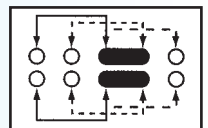

S SHORTING

Optional Knob type

GD	TA	GE