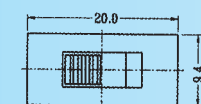

Rating: 0.3A 50V DC
Function: 2P3T

N NON-SHORTING

Optional Knob type

GE					

SS-23E01

Rating: 0.3A 50V DC
Function: 2P3T

S SHORTING

Optional Knob type