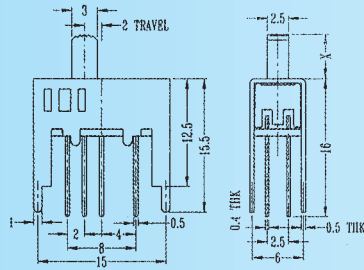

SS-23D23

Rating: 0.3A 50V DC
Function: 2P3T

N NON-SHORTING

Optional Knob type

GE	PG	VA			

SS-23D24

Rating: 0.3A 50V DC
Function: 2P3T

S SHORTING

Optional Knob type

GD	TA	GE			

SS-23D25

Rating: 0.3A 50V DC
Function: 2P3T

N NON-SHORTING

Optional Knob type

GE					

SS-23D28

Rating: 0.3A 50V DC
Function: 2P3T

N NON-SHORTING

Optional Knob type

GE					

SS-23E01

Rating: 0.3A 50V DC
Function: 2P3T

S SHORTING

Optional Knob type