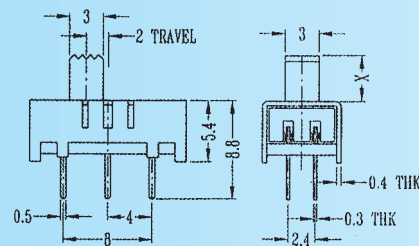

SS-23D23

Rating: 0.3A 50V DC
Function: 2P3T

N NON-SHORTING

Optional Knob type

GE	PG	VA			

SS-23D24

Rating: 0.3A 50V DC
Function: 2P3T

S SHORTING

Optional Knob type

GD	TA	GE			

SS-23D25

Rating: 0.3A 50V DC
Function: 2P3T

N NON-SHORTING

Optional Knob type

GE					

SS-23D28

Rating: 0.3A 50V DC
Function: 2P3T

N NON-SHORTING

Optional Knob type

GE					

SS-23E01

Rating: 0.3A 50V DC
Function: 2P3T

S SHORTING

Optional Knob type