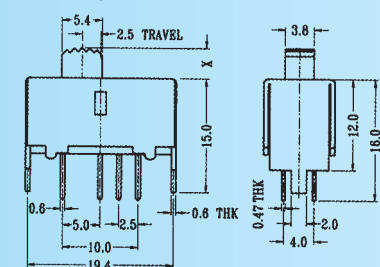

Optional Knob type

GD	TA	GE			

SS-23D25

Rating: 0.3A 50V DC
Function: 2P3T

N NON-SHORTING

Optional Knob type

GE					

SS-23D28

Rating: 0.3A 50V DC
Function: 2P3T

N NON-SHORTING

Optional Knob type

GE					

SS-23E01

Rating: 0.3A 50V DC
Function: 2P3T

S SHORTING

Optional Knob type