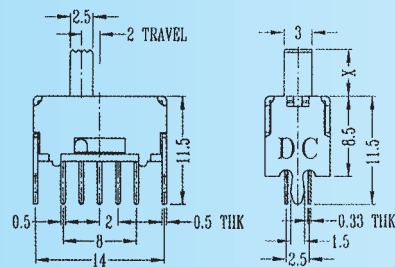

SS-23D23

Rating: 0.3A 50V DC
Function: 2P3T

N NON-SHORTING

Optional Knob type

GE	PG	VA			

SS-23D24

Rating: 0.3A 50V DC
Function: 2P3T

S SHORTING

Optional Knob type

GD	TA	GE			

SS-23D25

Rating: 0.3A 50V DC
Function: 2P3T

N NON-SHORTING

Optional Knob type

GE					

SS-23D28

Rating: 0.3A 50V DC
Function: 2P3T

N NON-SHORTING

Optional Knob type

GE					

SS-23E01

Rating: 0.3A 50V DC
Function: 2P3T

S SHORTING

Optional Knob type