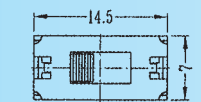

SS-23D25

Rating: 0.3A 50V DC
Function: 2P3T

N NON-SHORTING

Optional Knob type

GE