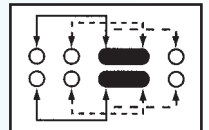

SS-23D23

Rating: 0.3A 50V DC
Function: 2P3T

N NON-SHORTING

Optional Knob type

GE	PG	VA			

SS-23D24

Rating: 0.3A 50V DC
Function: 2P3T

S SHORTING

Optional Knob type

GD	TA	GE			

SS-23D25

Rating: 0.3A 50V DC
Function: 2P3T

N NON-SHORTING

Optional Knob type

GE					

SS-23D28