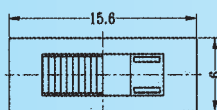

SS-23E05

Rating: 0.3A 50V DC
Function: 2P3T

S SHORTING

Optional Knob type

| | | | | | |
|-----------|--|--|--|--|--|
| GE | | | | | |
| | | | | | |

SS-23E06

Rating: 0.3A 50V DC
Function: 2P3T

S SHORTING