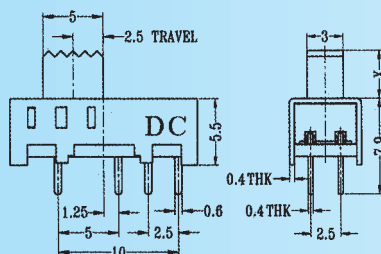

SS-23E05

Rating: 0.3A 50V DC
Function: 2P3T

S SHORTING

Optional Knob type

| | | | | | |
|-----------|--|--|--|--|--|
| GE | | | | | |
| | | | | | |

SS-23E06

Rating: 0.3A 50V DC
Function: 2P3T

S SHORTING