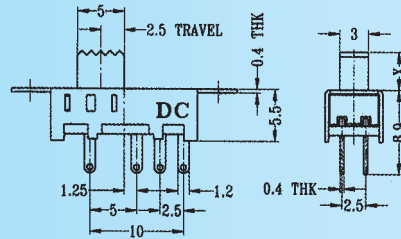

SS-23E02

Rating: 0.3A 50V DC
Function: 2P3T

S SHORTING

Optional Knob type

| | | | | | |
|-----------|--|--|--|--|--|
| GE | | | | | |
| | | | | | |

SS-23E03

Rating: 0.3A 50V DC
Function: 2P3T

S SHORTING

Optional Knob type

| | | | | | |
|-----------|-----------|-----------|-----------|--|--|
| MX | AT | NY | GD | | |
| | | | | | |

SS-23E04

Rating: 0.3A 50V DC
Function: 2P3T

S SHORTING

Optional Knob type

| | | | | | |
|-----------|--|--|--|--|--|
| GE | | | | | |
| | | | | | |

SS-23E05

Rating: 0.3A 50V DC
Function: 2P3T

S SHORTING

Optional Knob type

| | | | | | |
|-----------|--|--|--|--|--|
| GE | | | | | |
| | | | | | |

SS-23E06

Rating: 0.3A 50V DC
Function: 2P3T

S SHORTING