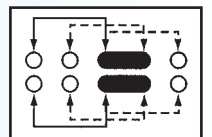

SS-23E05

Rating: 0.3A 50V DC
Function: 2P3T

S SHORTING

Optional Knob type

| | | | | | |
|-----------|--|--|--|--|--|
| GE | | | | | |
| | | | | | |

SS-23E06

Rating: 0.3A 50V DC
Function: 2P3T

S SHORTING