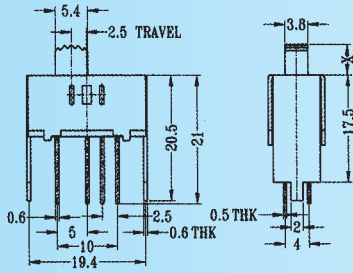

SS-23E02

Rating: 0.3A 50V DC
Function: 2P3T

S SHORTING

Optional Knob type

| | | | | | |
|-----------|--|--|--|--|--|
| GE | | | | | |
| | | | | | |

SS-23E03

Rating: 0.3A 50V DC
Function: 2P3T

S SHORTING

Optional Knob type

| | | | | | |
|-----------|-----------|-----------|-----------|--|--|
| MX | AT | NY | GD | | |
| | | | | | |

SS-23E04

Rating: 0.3A 50V DC
Function: 2P3T

S SHORTING

Optional Knob type

| | | | | | |
|-----------|--|--|--|--|--|
| GE | | | | | |
| | | | | | |

SS-23E05

Rating: 0.3A 50V DC
Function: 2P3T

S SHORTING

Optional Knob type

| | | | | | |
|-----------|--|--|--|--|--|
| GE | | | | | |
| | | | | | |

SS-23E06

Rating: 0.3A 50V DC
Function: 2P3T

S SHORTING