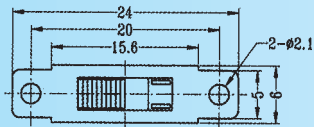

SS-23E02

Rating: 0.3A 50V DC
Function: 2P3T

S SHORTING

Optional Knob type

| | | | | | |
|-----------|--|--|--|--|--|
| GE | | | | | |
| | | | | | |

SS-23E03

Rating: 0.3A 50V DC
Function: 2P3T

S SHORTING

Optional Knob type

| | | | | | |
|-----------|-----------|-----------|-----------|--|--|
| MX | AT | NY | GD | | |
| | | | | | |

SS-23E04

Rating: 0.3A 50V DC
Function: 2P3T

S SHORTING

Optional Knob type

| | | | | | |
|-----------|--|--|--|--|--|
| GE | | | | | |
| | | | | | |

SS-23E05

Rating: 0.3A 50V DC
Function: 2P3T

S SHORTING

Optional Knob type

| | | | | | |
|-----------|--|--|--|--|--|
| GE | | | | | |
| | | | | | |

SS-23E06

Rating: 0.3A 50V DC
Function: 2P3T

S SHORTING