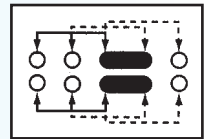

SS-23E09

Rating: 1.5A 250V AC
Function: 2P3T

N NON-SHORTING

Optional Knob type

GE	TA	UB			

SS-23E10

Rating: 1.5A 250V AC
Function: 2P3T

N NON-SHORTING

Optional Knob type

GE	TA	UB			

SS-23E12

Rating: 0.3A 50V DC
Function: 2P3T

S SHORTING

Optional Knob type

GD	TA	NY	AT	GE	

SS-23E15