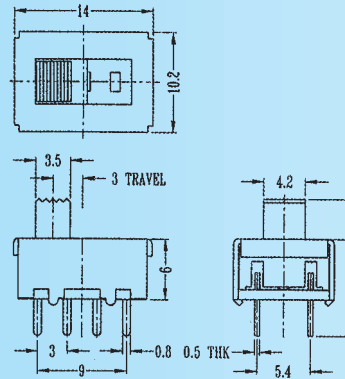

SS-23F03

Rating: 0.3A 50V DC
Function: 2P3T

N NON-SHORTING

Optional Knob type

GE	NT				

SS-23F04

Rating: 0.3A 50V DC
Function: 2P3T

N NON-SHORTING

Optional Knob type

GE	NT				

SS-23F05

Rating: 0.3A 50V DC
Function: 2P3T

N NON-SHORTING

Optional Knob type

GE	NT				

SS-23F06

Rating: 0.3A 50V DC
Function: 2P3T

N NON-SHORTING

Optional Knob type

GE	NT				

SS-23F07

Rating: 1.5A 250V AC
Function: 2P3T

S SHORTING

Optional Knob type