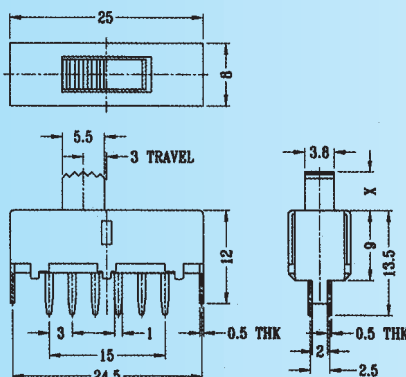

Rating: 0.3A 50V DC
Function: 2P3T

N NON-SHORTING

Optional Knob type

GE	NT				

SS-23F07

Rating: 1.5A 250V AC
Function: 2P3T

S SHORTING

Optional Knob type