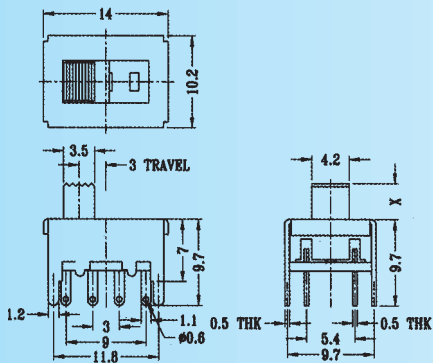

SS-23F03

Rating: 0.3A 50V DC
Function: 2P3T

N NON-SHORTING

Optional Knob type

GE	NT				

SS-23F04

Rating: 0.3A 50V DC
Function: 2P3T

N NON-SHORTING

Optional Knob type

GE	NT				

SS-23F05

Rating: 0.3A 50V DC
Function: 2P3T

N NON-SHORTING

Optional Knob type

GE	NT				

SS-23F06

Rating: 0.3A 50V DC
Function: 2P3T

N NON-SHORTING

Optional Knob type

GE	NT				

SS-23F07

Rating: 1.5A 250V AC
Function: 2P3T

S SHORTING

Optional Knob type