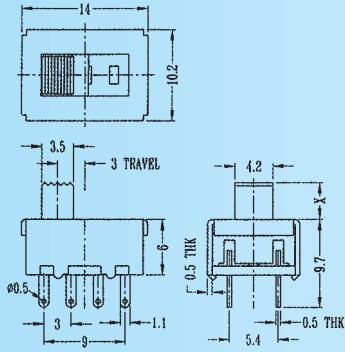

SS-23F03

Rating: 0.3A 50V DC
Function: 2P3T

N NON-SHORTING

Optional Knob type

GE	NT				

SS-23F04

Rating: 0.3A 50V DC
Function: 2P3T

N NON-SHORTING

Optional Knob type

GE	NT				

SS-23F05

Rating: 0.3A 50V DC
Function: 2P3T

N NON-SHORTING

Optional Knob type

GE	NT				

SS-23F06

Rating: 0.3A 50V DC
Function: 2P3T

N NON-SHORTING

Optional Knob type

GE	NT				

SS-23F07

Rating: 1.5A 250V AC
Function: 2P3T

S SHORTING

Optional Knob type