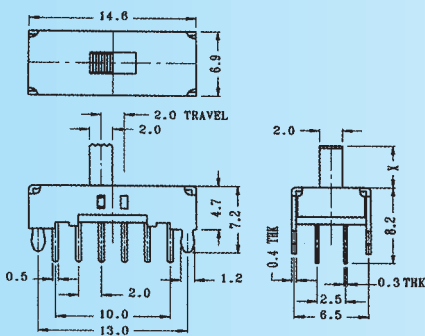

SS-32F01

Rating: 0.3A 50V DC
Function: 3P2T

SS-32H01

Rating: 0.5A 50V DC
Function: 3P2T

N NON-SHORTING

Optional Knob type

GE					

SS-33F01

Rating: 0.5A 50V DC
Function: 3P3T

S SHORTING

SS-42D02

Rating: 0.3A 50V DC
Function: 4P2T

N NON-SHORTING

Optional Knob type

VA	PG	GE			

SS-42D03

Rating: 0.3A 50V DC
Function: 4P2T

S SHORTING

N NON-SHORTING

Optional Knob type

GE	VA				