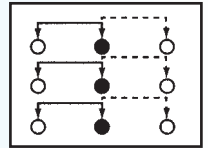

SS-32F01

Rating: 0.3A 50V DC
Function: 3P2T

SS-32H01

Rating: 0.5A 50V DC
Function: 3P2T

N NON-SHORTING

Optional Knob type

GE					

SS-33F01

Rating: 0.5A 50V DC
Function: 3P3T

S SHORTING

SS-42D02

Rating: 0.3A 50V DC
Function: 4P2T

N NON-SHORTING

Optional Knob type

VA	PG	GE			

SS-42D03

Rating: 0.3A 50V DC
Function: 4P2T

S SHORTING

N NON-SHORTING

Optional Knob type

GE	VA				