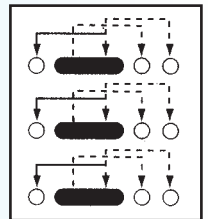

SS-32F01

Rating: 0.3A 50V DC
Function: 3P2T

SS-32H01

Rating: 0.5A 50V DC
Function: 3P2T

N NON-SHORTING

Optional Knob type

GE					

SS-33F01

Rating: 0.5A 50V DC
Function: 3P3T

S SHORTING

SS-42D02

Rating: 0.3A 50V DC
Function: 4P2T

N NON-SHORTING

Optional Knob type

VA	PG	GE			

SS-42D03

Rating: 0.3A 50V DC
Function: 4P2T

S SHORTING

N NON-SHORTING

Optional Knob type

GE	VA				