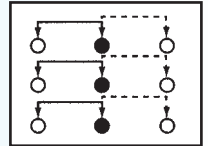

SS-32F01

Rating: 0.3A 50V DC
Function: 3P2T

SS-32H01

Rating: 0.5A 50V DC
Function: 3P2T

N NON-SHORTING

Optional Knob type

GE					

SS-33F01

Rating: 0.5A 50V DC
Function: 3P3T

S SHORTING

SS-42D02

Rating: 0.3A 50V DC
Function: 4P2T

N NON-SHORTING

Optional Knob type

VA	PG	GE			

SS-42D03

Rating: 0.3A 50V DC
Function: 4P2T

S SHORTING

N NON-SHORTING

Optional Knob type

GE	VA				