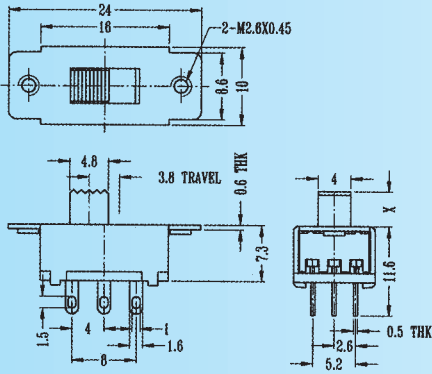

SS-32F01

Rating: 0.3A 50V DC
Function: 3P2T

SS-32H01

Rating: 0.5A 50V DC
Function: 3P2T

N NON-SHORTING

Optional Knob type

GE					

SS-33F01

Rating: 0.5A 50V DC
Function: 3P3T

S SHORTING

SS-42D02

Rating: 0.3A 50V DC
Function: 4P2T

N NON-SHORTING

Optional Knob type

VA	PG	GE			

SS-42D03

Rating: 0.3A 50V DC
Function: 4P2T

S SHORTING

N NON-SHORTING

Optional Knob type

GE	VA				