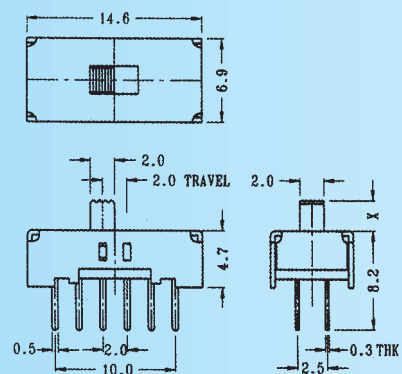

Rating: 0.5A 50V DC
Function: 3P3T

S SHORTING

SS-42D02

Rating: 0.3A 50V DC
Function: 4P2T

N NON-SHORTING

Optional Knob type

VA	PG	GE			

SS-42D03

Rating: 0.3A 50V DC
Function: 4P2T

S SHORTING

N NON-SHORTING

Optional Knob type

GE	VA				