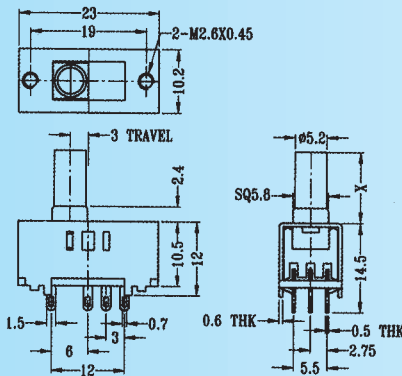

SS-32F01

Rating: 0.3A 50V DC
Function: 3P2T

SS-32H01

Rating: 0.5A 50V DC
Function: 3P2T

N NON-SHORTING

Optional Knob type

GE					

SS-33F01

Rating: 0.5A 50V DC
Function: 3P3T

S SHORTING

SS-42D02

Rating: 0.3A 50V DC
Function: 4P2T

N NON-SHORTING

Optional Knob type

VA	PG	GE			

SS-42D03

Rating: 0.3A 50V DC
Function: 4P2T

S SHORTING

N NON-SHORTING

Optional Knob type

GE	VA				