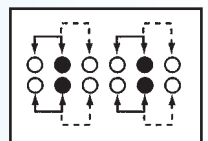

S SHORTING

N NON-SHORTING

Optional Knob type

GE	VA