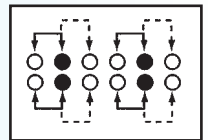

Rating: 0.5A 50V DC
Function: 3P3T

S SHORTING

SS-42D02

Rating: 0.3A 50V DC
Function: 4P2T

N NON-SHORTING

Optional Knob type

VA	PG	GE			

SS-42D03