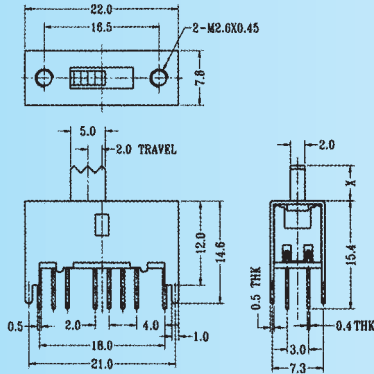

SS-43D03

Rating: 0.3A 50V DC
Function: 4P3T

S SHORTING

Optional Knob type

GA	GE	GD	MX	AT	NY

SS-43D04

Rating: 0.3A 50V DC
Function: 4P3T

S SHORTING

Optional Knob type

GE					

SS-43D10

Rating: 0.3A 50V DC
Function: 4P3T

S SHORTING

Optional Knob type

TA	GE	GD	MX	AT	NY

SS-43D11

Rating: 0.3A 50V DC
Function: 4P3T

S SHORTING

Optional Knob type

GE					

SS-43D13

Rating: 0.3A 50V DC
Function: 4P3T

S SHORTING

Optional Knob type