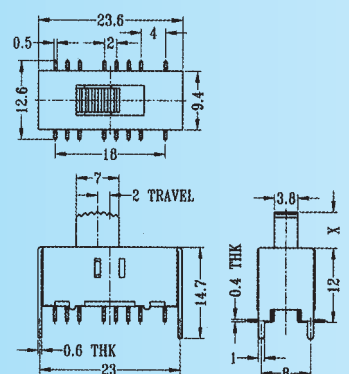

SS-43D03

Rating: 0.3A 50V DC
Function: 4P3T

S SHORTING

Optional Knob type

GA	GE	GD	MX	AT	NY

SS-43D04

Rating: 0.3A 50V DC
Function: 4P3T

S SHORTING

Optional Knob type

GE					

SS-43D10

Rating: 0.3A 50V DC
Function: 4P3T

S SHORTING

Optional Knob type

TA	GE	GD	MX	AT	NY

SS-43D11

Rating: 0.3A 50V DC
Function: 4P3T

S SHORTING

Optional Knob type

GE					

SS-43D13

Rating: 0.3A 50V DC
Function: 4P3T

S SHORTING

Optional Knob type