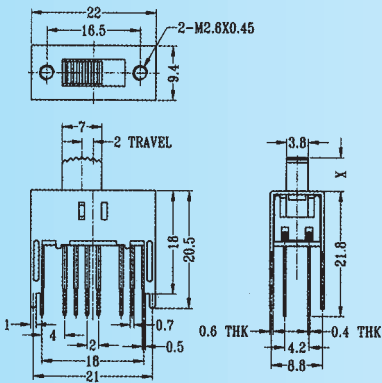

SS-43D03

Rating: 0.3A 50V DC
Function: 4P3T

S SHORTING

Optional Knob type

GA	GE	GD	MX	AT	NY

SS-43D04

Rating: 0.3A 50V DC
Function: 4P3T

S SHORTING

Optional Knob type

GE					

SS-43D10

Rating: 0.3A 50V DC
Function: 4P3T

S SHORTING

Optional Knob type

TA	GE	GD	MX	AT	NY

SS-43D11

Rating: 0.3A 50V DC
Function: 4P3T

S SHORTING

Optional Knob type

GE					

SS-43D13

Rating: 0.3A 50V DC
Function: 4P3T

S SHORTING

Optional Knob type