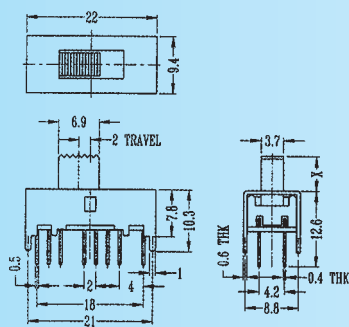

Optional Knob type

GE					

SS-43D10

Rating: 0.3A 50V DC
Function: 4P3T

S SHORTING

Optional Knob type

TA	GE	GD	MX	AT	NY

SS-43D11

Rating: 0.3A 50V DC
Function: 4P3T

S SHORTING

Optional Knob type

GE					

SS-43D13

Rating: 0.3A 50V DC
Function: 4P3T

S SHORTING

Optional Knob type