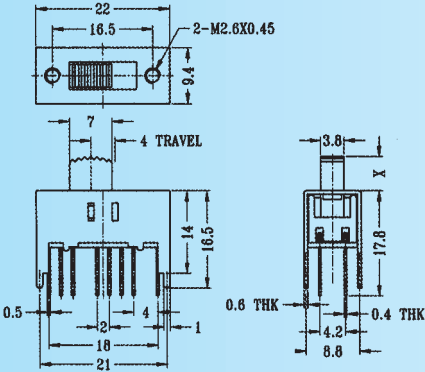

SS-42H08

Rating: 0.3A 50V DC
Function: 4P2T

N NON-SHORTING

Optional Knob type

GA	GD	GE	TA	MX	AT
NY					

SS-42H09

Rating: 0.3A 50V DC
Function: 4P2T

N NON-SHORTING

Optional Knob type

GA	GD	GE	TA	MX	AT
NY					

SS-42H10

Rating: 0.3A 50V DC
Function: 4P2T

N NON-SHORTING

Optional Knob type

GA	GD	GE	TA	MX	AT
NY					

SS-42H11

Rating: 0.3A 50V DC
Function: 4P2T

S SHORTING

Optional Knob type

GA	GD	GE	TA	MX	AT
NY					

SS-42H14

Rating: 0.3A 50V DC
Function: 4P2T

N NON-SHORTING

Optional Knob type