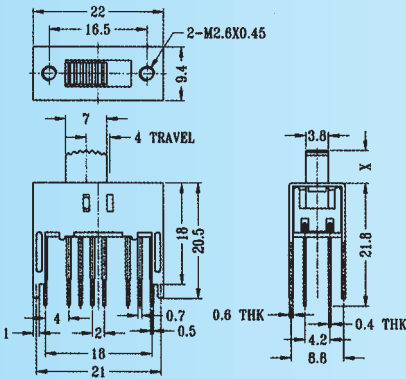

Optional Knob type

GA	GD	GE	TA	MX	AT
NY					

SS-42H10

Rating: 0.3A 50V DC
Function: 4P2T

N NON-SHORTING

Optional Knob type

GA	GD	GE	TA	MX	AT
NY					

SS-42H11

Rating: 0.3A 50V DC
Function: 4P2T

S SHORTING

Optional Knob type

GA	GD	GE	TA	MX	AT
NY					

SS-42H14

Rating: 0.3A 50V DC
Function: 4P2T

N NON-SHORTING

Optional Knob type