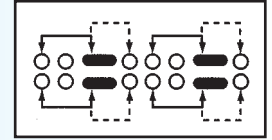

SS-42H08

Rating: 0.3A 50V DC
Function: 4P2T

N NON-SHORTING

Optional Knob type

GA	GD	GE	TA	MX	AT
NY					

SS-42H09

Rating: 0.3A 50V DC
Function: 4P2T

N NON-SHORTING

Optional Knob type

GA	GD	GE	TA	MX	AT
NY					

SS-42H10

Rating: 0.3A 50V DC
Function: 4P2T

N NON-SHORTING

Optional Knob type

GA	GD	GE	TA	MX	AT
NY					

SS-42H11