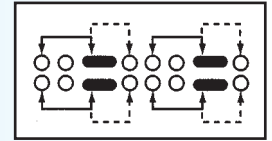

SS-42H08

Rating: 0.3A 50V DC
Function: 4P2T

N NON-SHORTING

Optional Knob type

GA	GD	GE	TA	MX	AT
NY					

SS-42H09

Rating: 0.3A 50V DC
Function: 4P2T

N NON-SHORTING

Optional Knob type

GA	GD	GE	TA	MX	AT
NY					

SS-42H10

Rating: 0.3A 50V DC
Function: 4P2T

N NON-SHORTING

Optional Knob type

GA	GD	GE	TA	MX	AT
NY					

SS-42H11

Rating: 0.3A 50V DC
Function: 4P2T

S SHORTING

Optional Knob type

GA	GD	GE	TA	MX	AT
NY					

SS-42H14

Rating: 0.3A 50V DC
Function: 4P2T

N NON-SHORTING

Optional Knob type