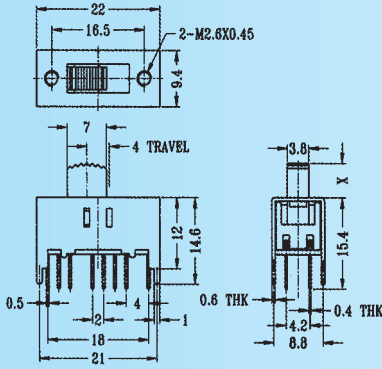

SS-42H08

Rating: 0.3A 50V DC
Function: 4P2T

N NON-SHORTING

Optional Knob type

GA	GD	GE	TA	MX	AT
NY					

SS-42H09

Rating: 0.3A 50V DC
Function: 4P2T

N NON-SHORTING

Optional Knob type

GA	GD	GE	TA	MX	AT
NY					

SS-42H10

Rating: 0.3A 50V DC
Function: 4P2T

N NON-SHORTING

Optional Knob type

GA	GD	GE	TA	MX	AT
NY					

SS-42H11

Rating: 0.3A 50V DC
Function: 4P2T

S SHORTING

Optional Knob type

GA	GD	GE	TA	MX	AT
NY					

SS-42H14

Rating: 0.3A 50V DC
Function: 4P2T

N NON-SHORTING

Optional Knob type