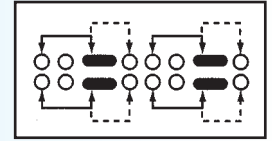

SS-42H08

Rating: 0.3A 50V DC
Function: 4P2T

N NON-SHORTING

Optional Knob type

GA	GD	GE	TA	MX	AT
NY					

SS-42H09

Rating: 0.3A 50V DC
Function: 4P2T

N NON-SHORTING

Optional Knob type

GA	GD	GE	TA	MX	AT
NY					

SS-42H10

Rating: 0.3A 50V DC
Function: 4P2T

N NON-SHORTING

Optional Knob type

GA	GD	GE	TA	MX	AT
NY					

SS-42H11

Rating: 0.3A 50V DC
Function: 4P2T

S SHORTING

Optional Knob type

GA	GD	GE	TA	MX	AT
NY					

SS-42H14

Rating: 0.3A 50V DC
Function: 4P2T

N NON-SHORTING

Optional Knob type