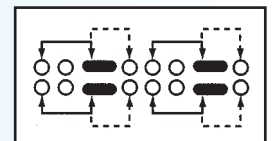

Rating: 0.3A 50V DC
Function: 4P2T

S SHORTING

Optional Knob type

GA	GD	GE	TA	MX	AT
NY					

SS-42H14

Rating: 0.3A 50V DC
Function: 4P2T

N NON-SHORTING

Optional Knob type