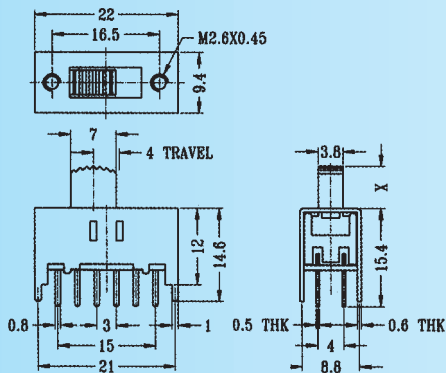

Optional Knob type

GA	GD	GE	TA	MX	AT
NY					

SS-42H10

Rating: 0.3A 50V DC
Function: 4P2T

N NON-SHORTING

Optional Knob type

GA	GD	GE	TA	MX	AT
NY					

SS-42H11

Rating: 0.3A 50V DC
Function: 4P2T

S SHORTING

Optional Knob type

GA	GD	GE	TA	MX	AT
NY					

SS-42H14

Rating: 0.3A 50V DC
Function: 4P2T

N NON-SHORTING

Optional Knob type